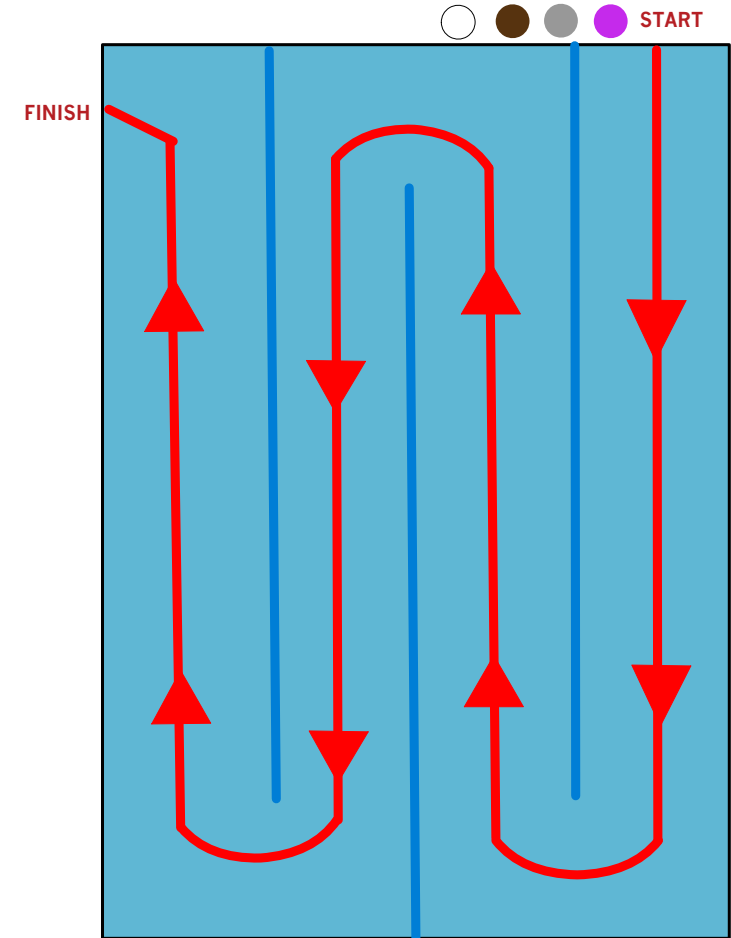

SWIM MAP - ROTORUA

6 - 7 Years (50 Metres)

8 - 10 Years (100 Metres)

11-15 Years (200 Metres)

Rotorua - Aquatic Centre
Depth: 1.20m