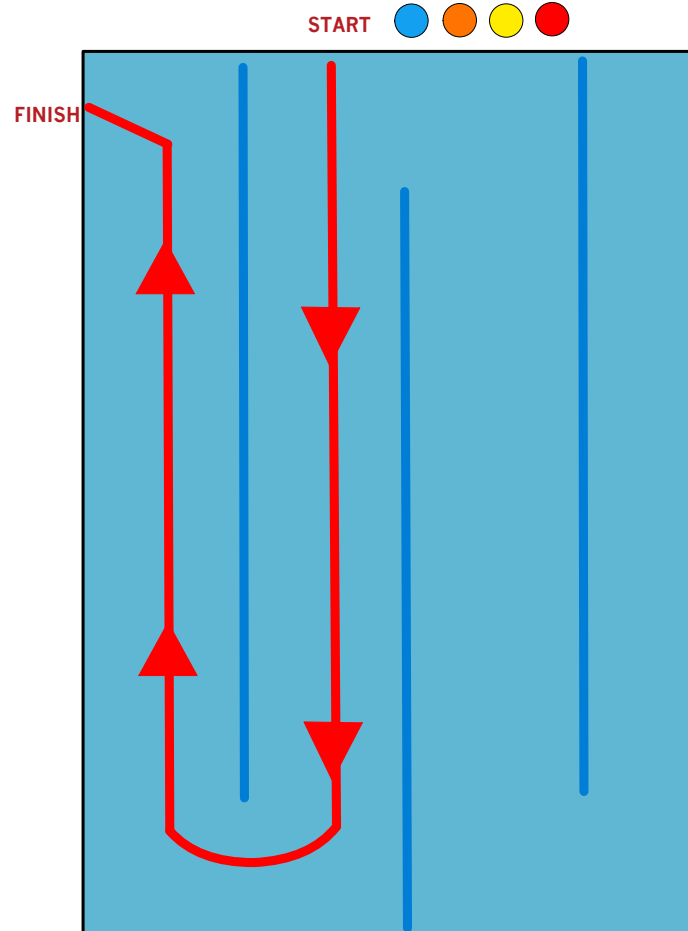

SWIM MAP - ROTORUA

6 - 7 Years (50 Metres)

8 - 10 Years (100 Metres)

11-15 Years (200 Metres)

Rotorua - Aquatic Centre
Depth: 1.20m