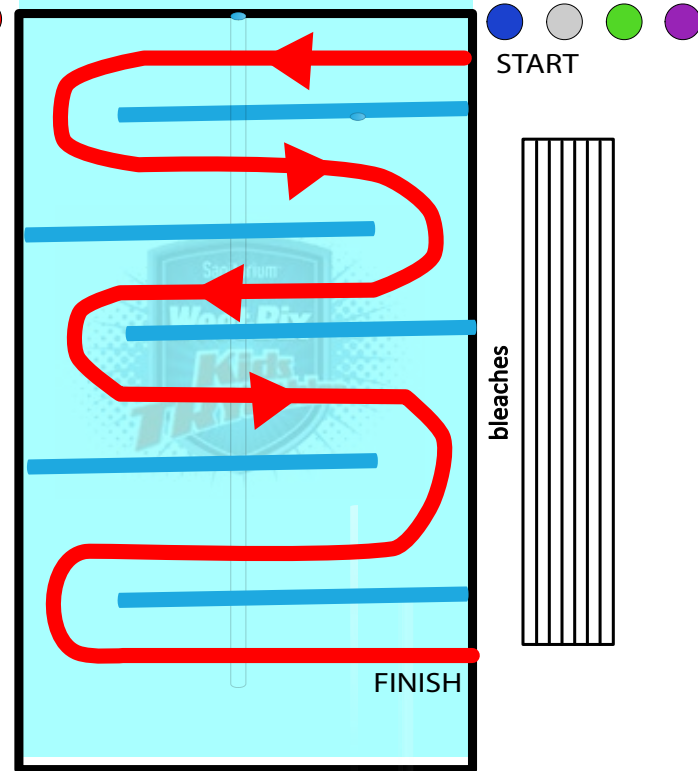

7 year (50 metre)

8-10 year (100 metre)

11-15 year (150 metre)

25 metre pool

25 metre pool

25 metre pool

Lower Hutt - Huia Swimming Pool  
Depth: 0.8m - 3m