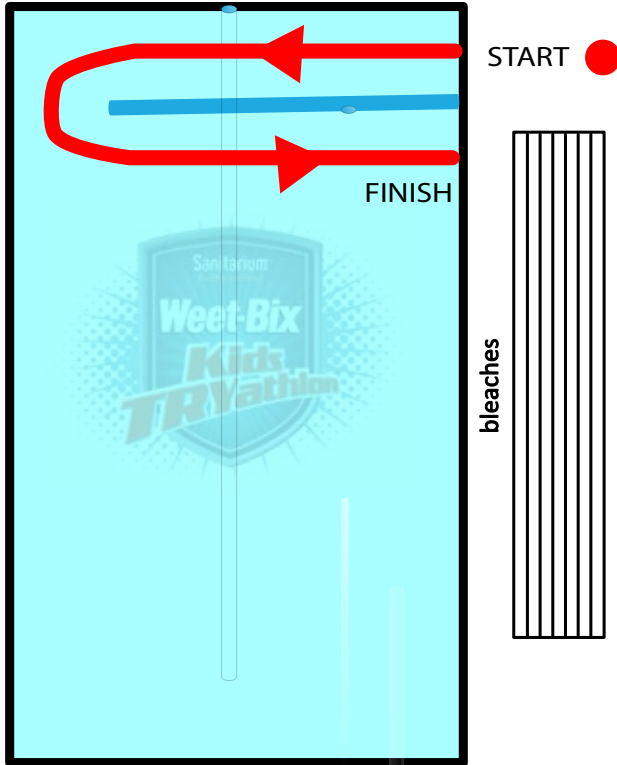

7 year (50 metre)

8-10 year (100 metre)

11-15 year (150 metre)

25 metre pool

25 metre pool

25 metre pool

Lower Hutt - Huia Swimming Pool  
Depth: 0.8m - 3m