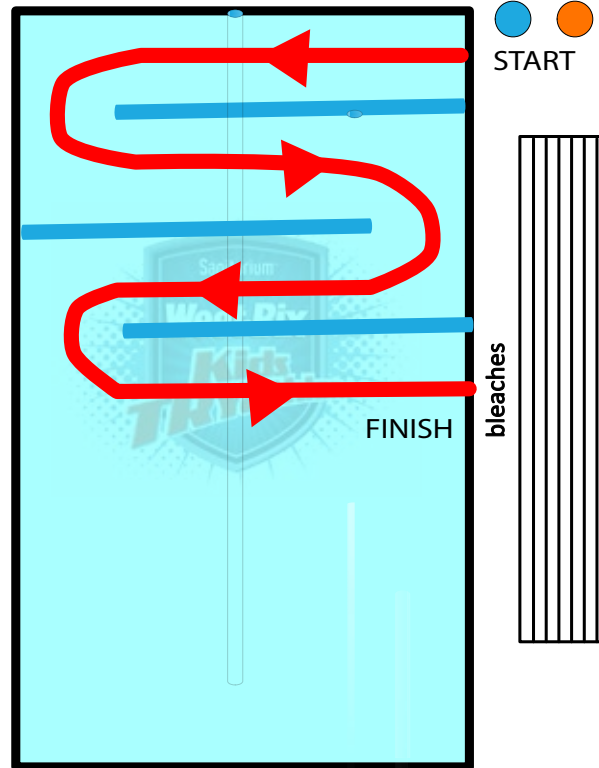

7 year (50 metre)

8-10 year (100 metre)

11-15 year (150 metre)

25 metre pool

25 metre pool

25 metre pool

Lower Hutt - Huia Swimming Pool  
Depth: 0.8m - 3m