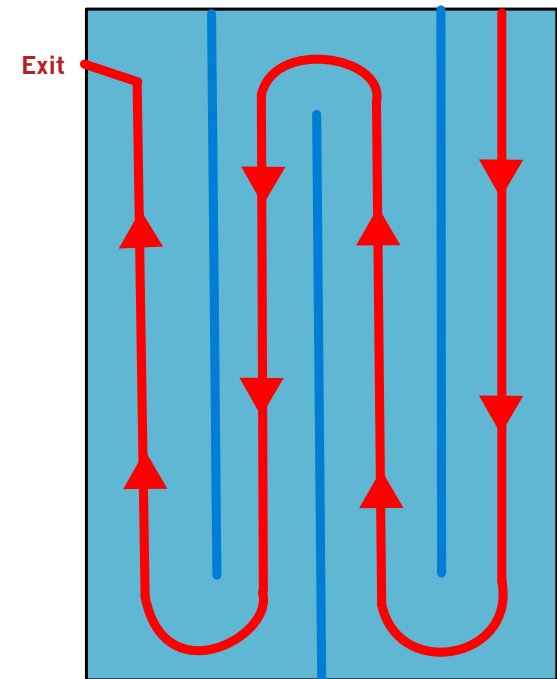

SWIM MAP - Palmerston North

7 years (50 metres)

Start ● ● Start

Hydroslide

8 - 10 years (100 metres)

Start Start ● ● ● ●

Hydroslide

11 - 15 years (200 metres)

● ● ● ● Start

Hydroslide

Palmerston North - Lido Aquatic Centre
Depth: 1m - 1.5m