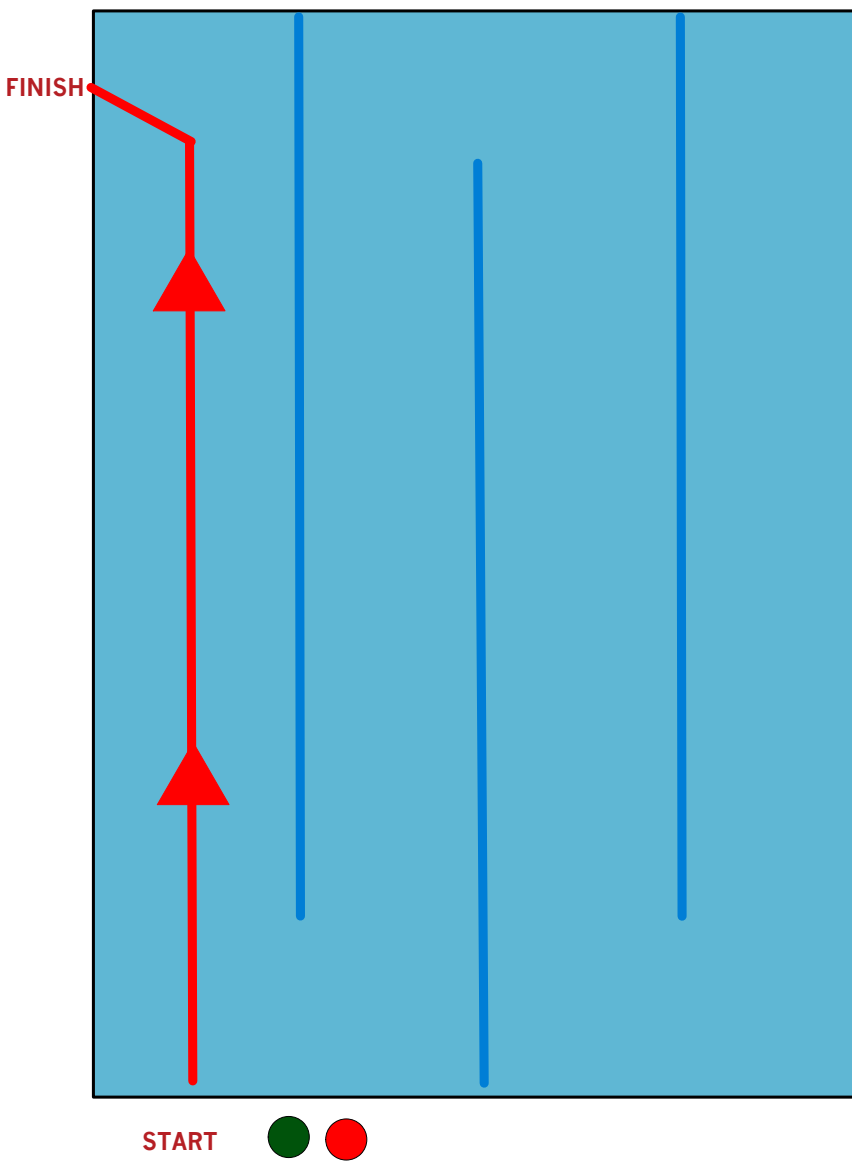

# SWIM MAP - Rotorua

7 Years (50 Metres)

8 - 10 Years (100 Metres)

11-15 Years (200 Metres)

Rotorua - Aquatic Centre  
Depth: 1.06m