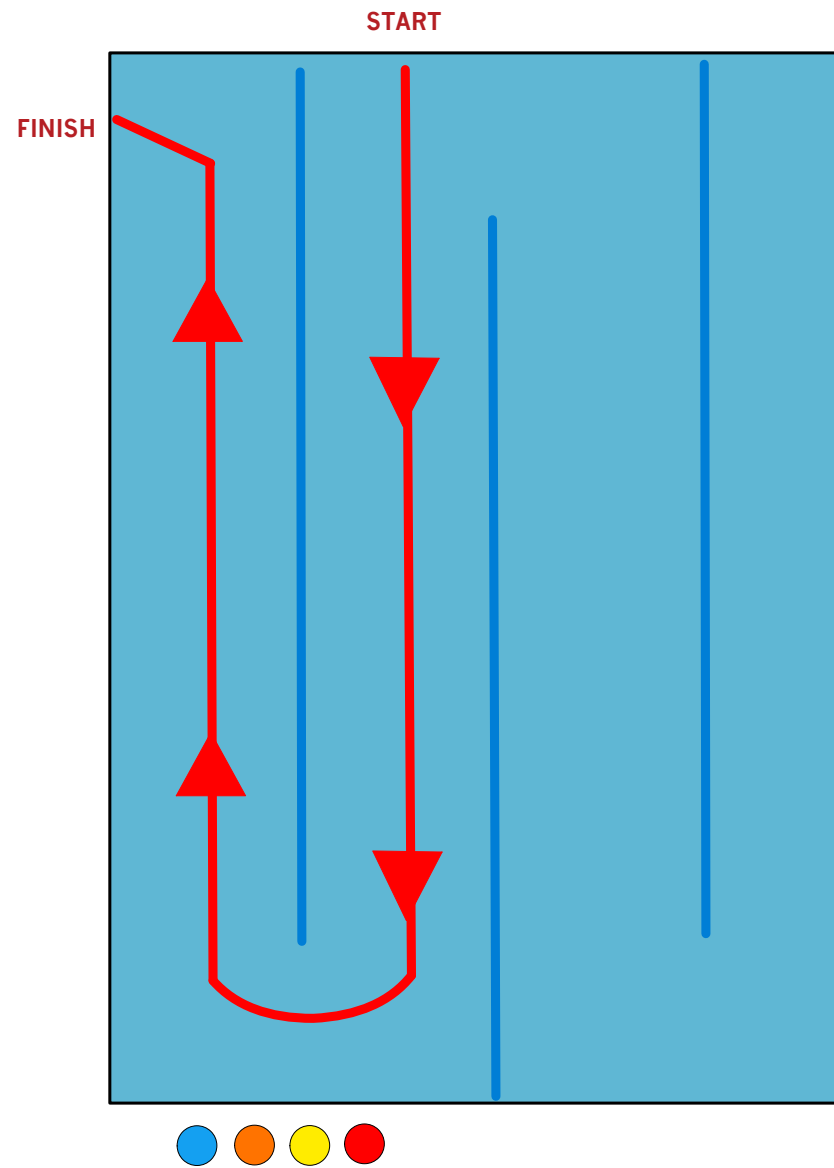

# SWIM MAP - Rotorua

7 Years (50 Metres)

8 - 10 Years (100 Metres)

11-15 Years (200 Metres)

Rotorua - Aquatic Centre  
Depth: 1.06m