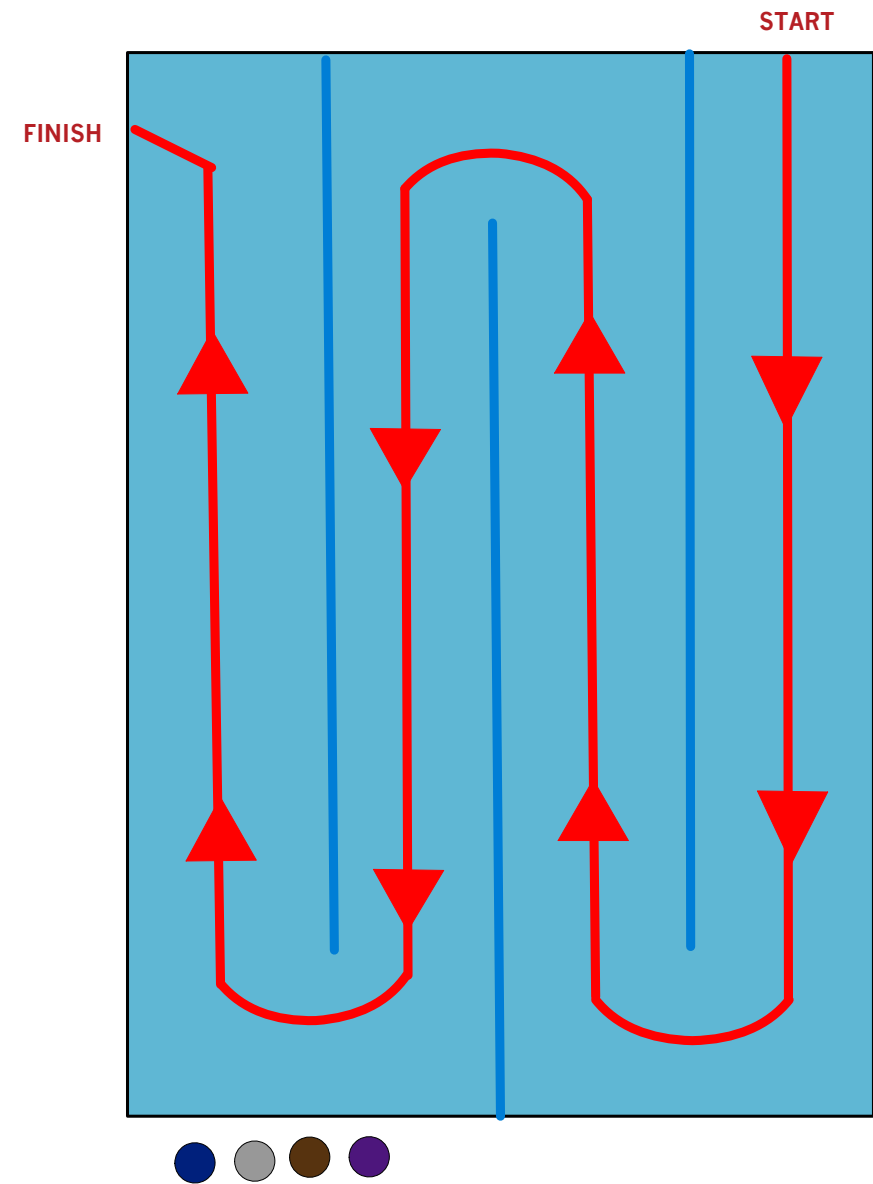

# SWIM MAP - Rotorua

7 Years (50 Metres)

8 - 10 Years (100 Metres)

11-15 Years (200 Metres)

Rotorua - Aquatic Centre  
Depth: 1.06m