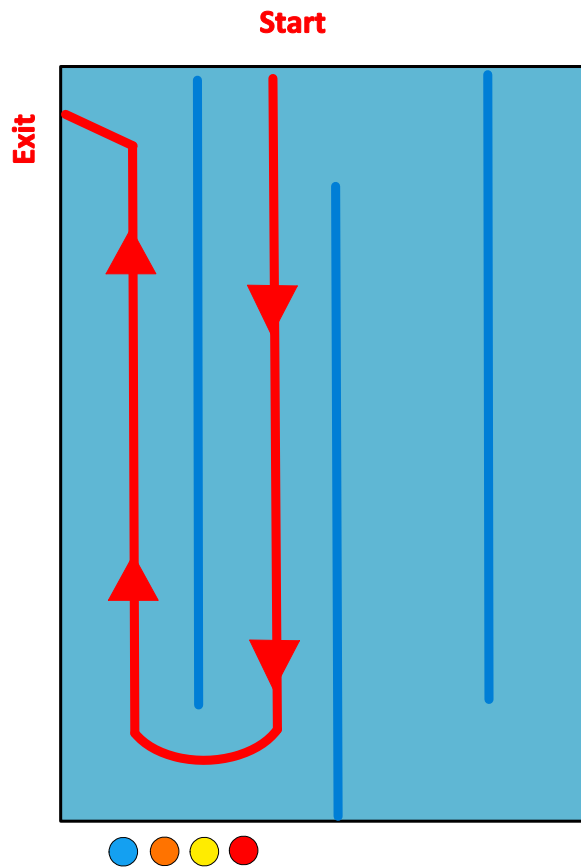

SWIM MAP - Hastings

7 years (50 metres)

8 - 10 years (100 metres)

11 - 15 years (200 metres)

Hastings - Frimley Park Pool
Depth: 1.2m