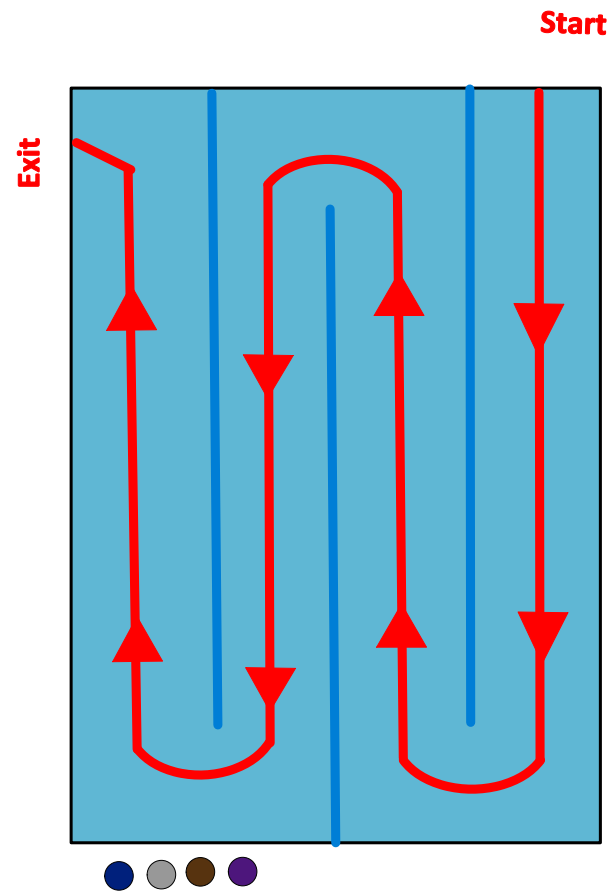

SWIM MAP - Hastings

7 years (50 metres)

8 - 10 years (100 metres)

11 - 15 years (200 metres)

Hastings - Frimley Park Pool
Depth: 1.2m