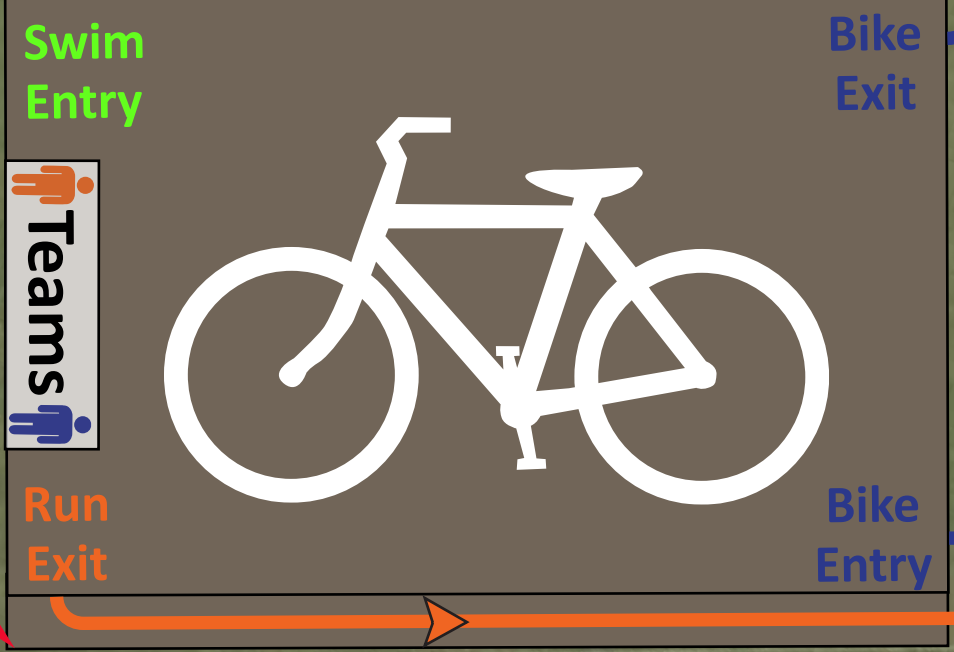

Pre Swim Tent  
5 - 10min walk  
This Way

Check-in

Already got  
your Event Kit?  
Head straight to  
Check-In   
for your Swim  
Cap.

**Dunedin  
Village Map**

Memorial Park  
Mosgiel

**Sunday  
5 March 2017**