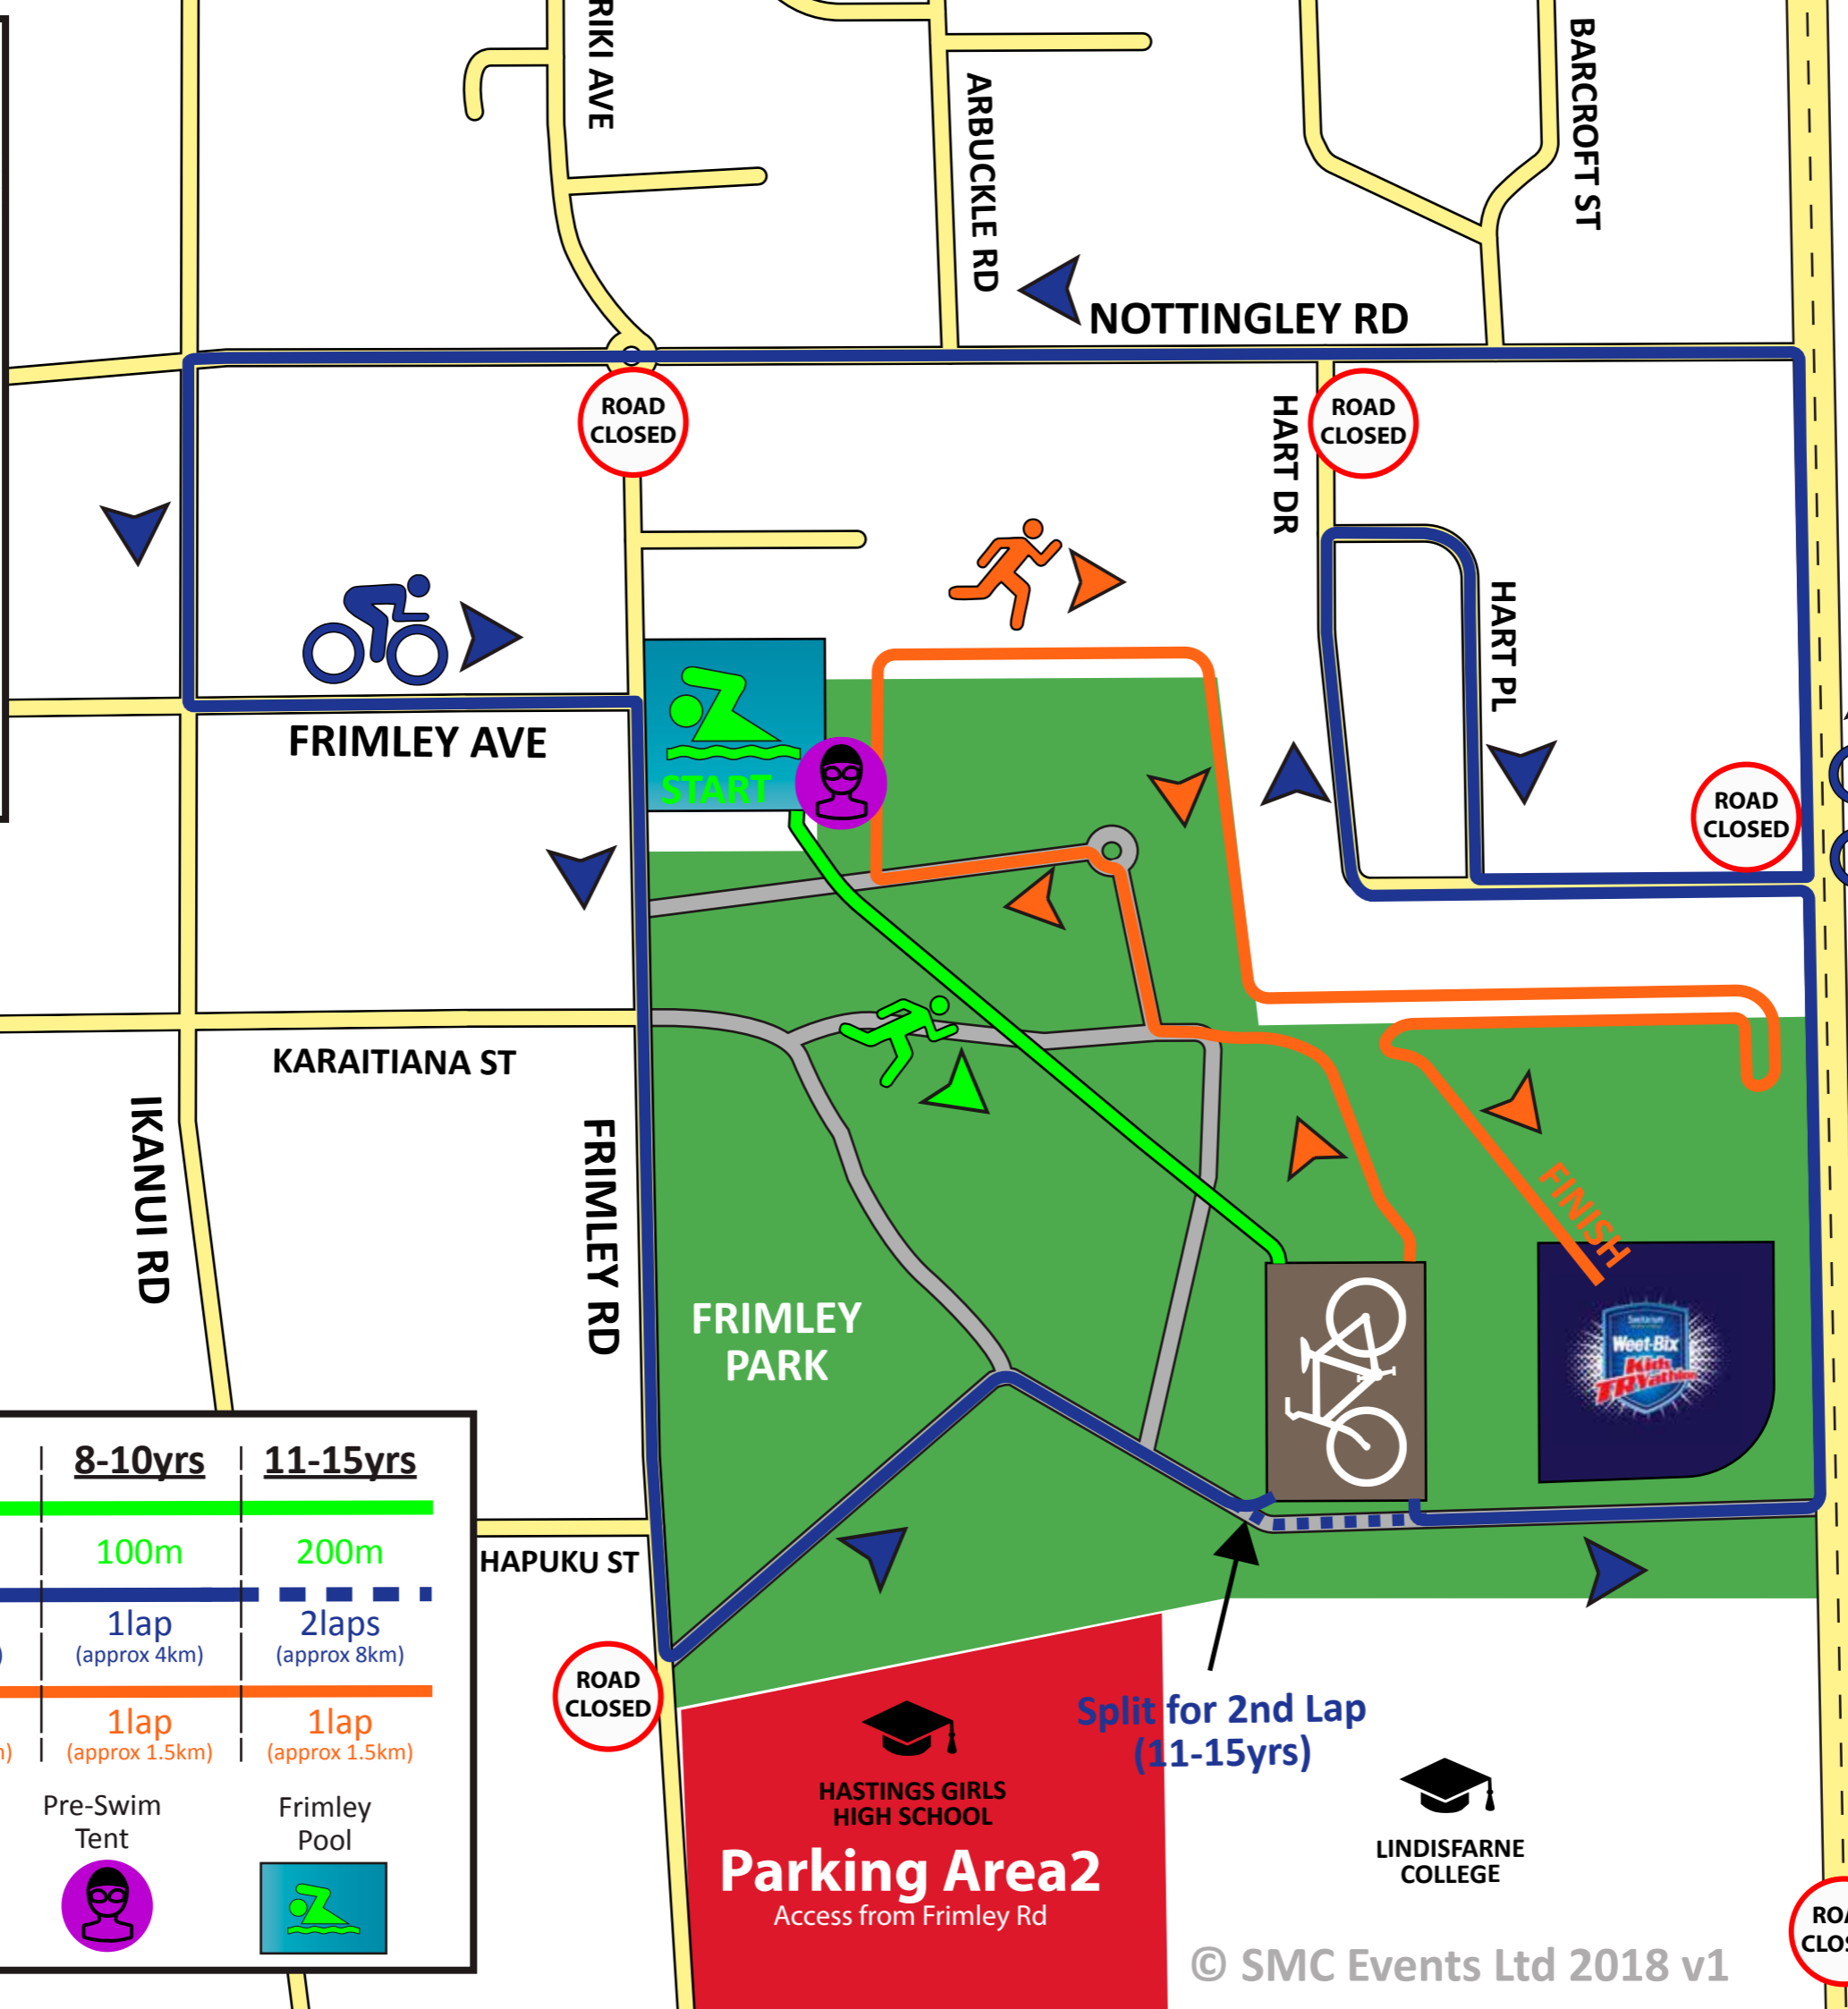

Hastings
Course Map

Frimley Park
Frimley

Wednesday
14 February 2018

Parking Area 1
Access from Nottingley Rd
end of Lyndhurst Rd
(No exit before 1:30pm)

	<u>7yrs</u>	<u>8-10yrs</u>	<u>11-15yrs</u>
Swim 			
Cycle 	50m 1lap (approx 4km)	100m 1lap (approx 4km)	200m 2laps (approx 8km)
Run 	1lap (approx 1.5km)	1lap (approx 1.5km)	1lap (approx 1.5km)
Kids TRYathlon Village 	Transition 	Pre-Swim Tent 	Frimley Pool 

Parking Area 2
Access from Frimley Rd

HASTINGS GIRLS HIGH SCHOOL

LINDISFARNE COLLEGE

© SMC Events Ltd 2018 v1

ROAD CLOSED