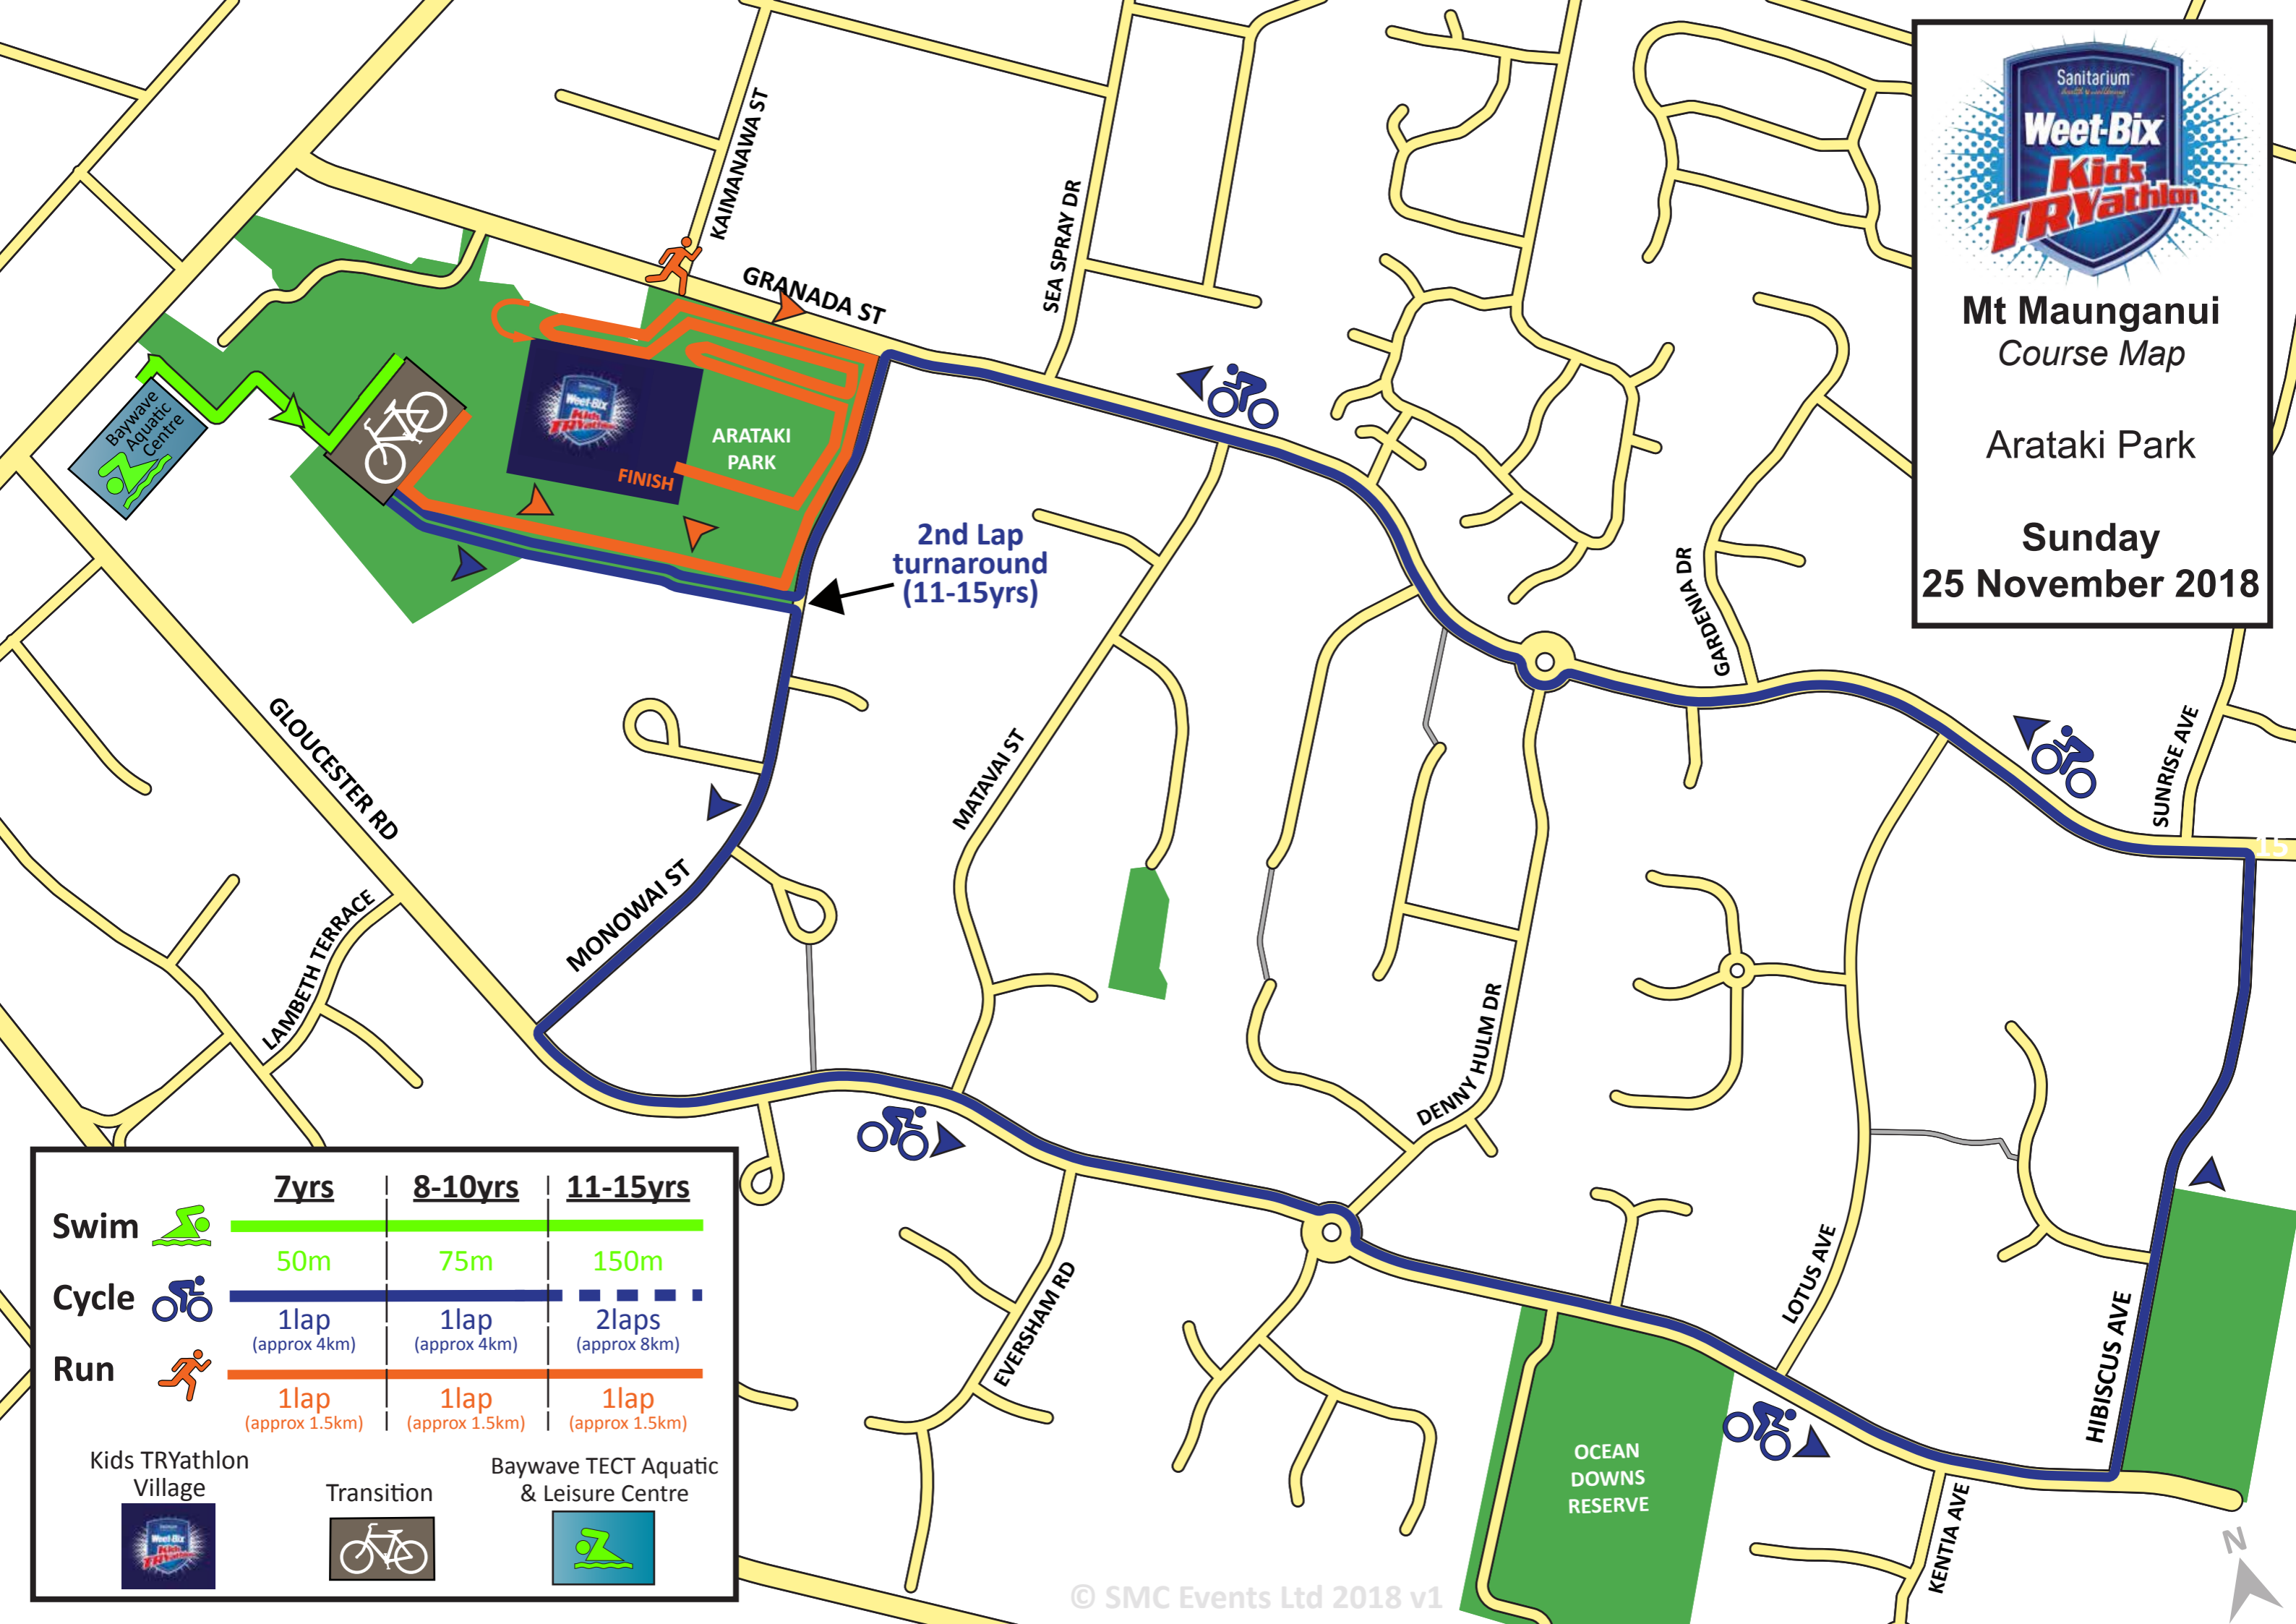

**Mt Maunganui
Course Map**

Arataki Park

**Sunday
25 November 2018**

	7yrs	8-10yrs	11-15yrs
Swim 			
	50m	75m	150m
Cycle 			
	1lap (approx 4km)	1lap (approx 4km)	2laps (approx 8km)
Run 			
	1lap (approx 1.5km)	1lap (approx 1.5km)	1lap (approx 1.5km)

 Kids TRYathlon Village	 Transition	 Baywave TECT Aquatic & Leisure Centre
--	--	---