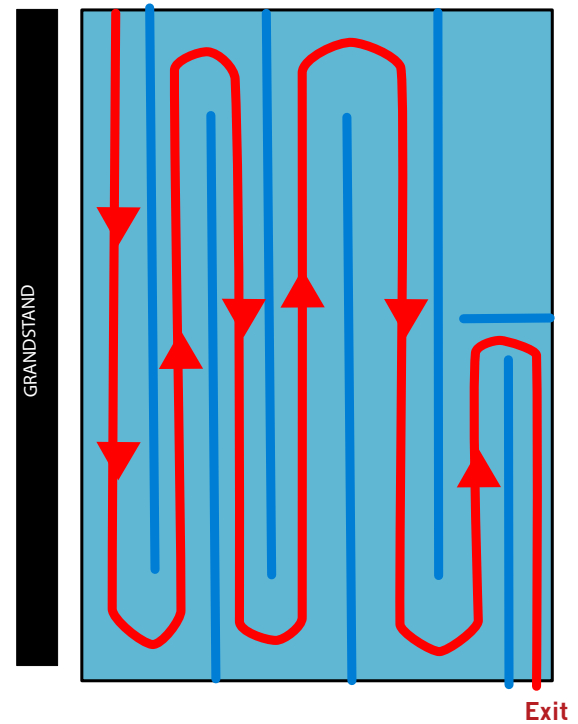

# SWIM MAP - CENTRAL WEST AUCKLAND

7 years (50 metres)

● ● Start

8 - 10 years (100 metres)

● ● ● ● Start

11 - 15 years (200 metres)

Start ● ● ● ●

CENTRAL WEST AUCKLAND - CAMERON POOL

Depth: 0.9m - 1.4m