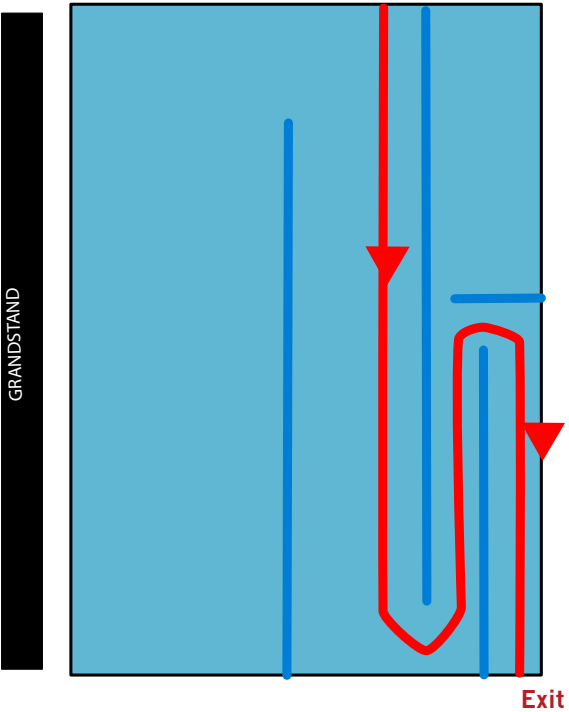

# SWIM MAP - CENTRAL WEST AUCKLAND

7 years (50 metres)

● ● Start

8 - 10 years (100 metres)

● ● ● ● Start

11 - 15 years (200 metres)

Start ● ● ● ●

CENTRAL WEST AUCKLAND - CAMERON POOL

Depth: 0.9m - 1.4m