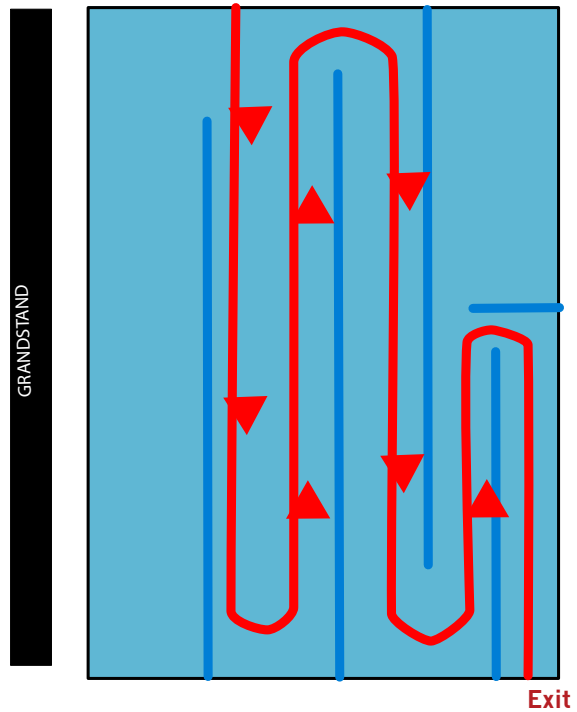

# SWIM MAP - CENTRAL WEST AUCKLAND

7 years (50 metres)

● ● Start

8 - 10 years (100 metres)

● ● ● ● Start

11 - 15 years (200 metres)

Start ● ● ● ●

CENTRAL WEST AUCKLAND - CAMERON POOL

Depth: 0.9m - 1.4m