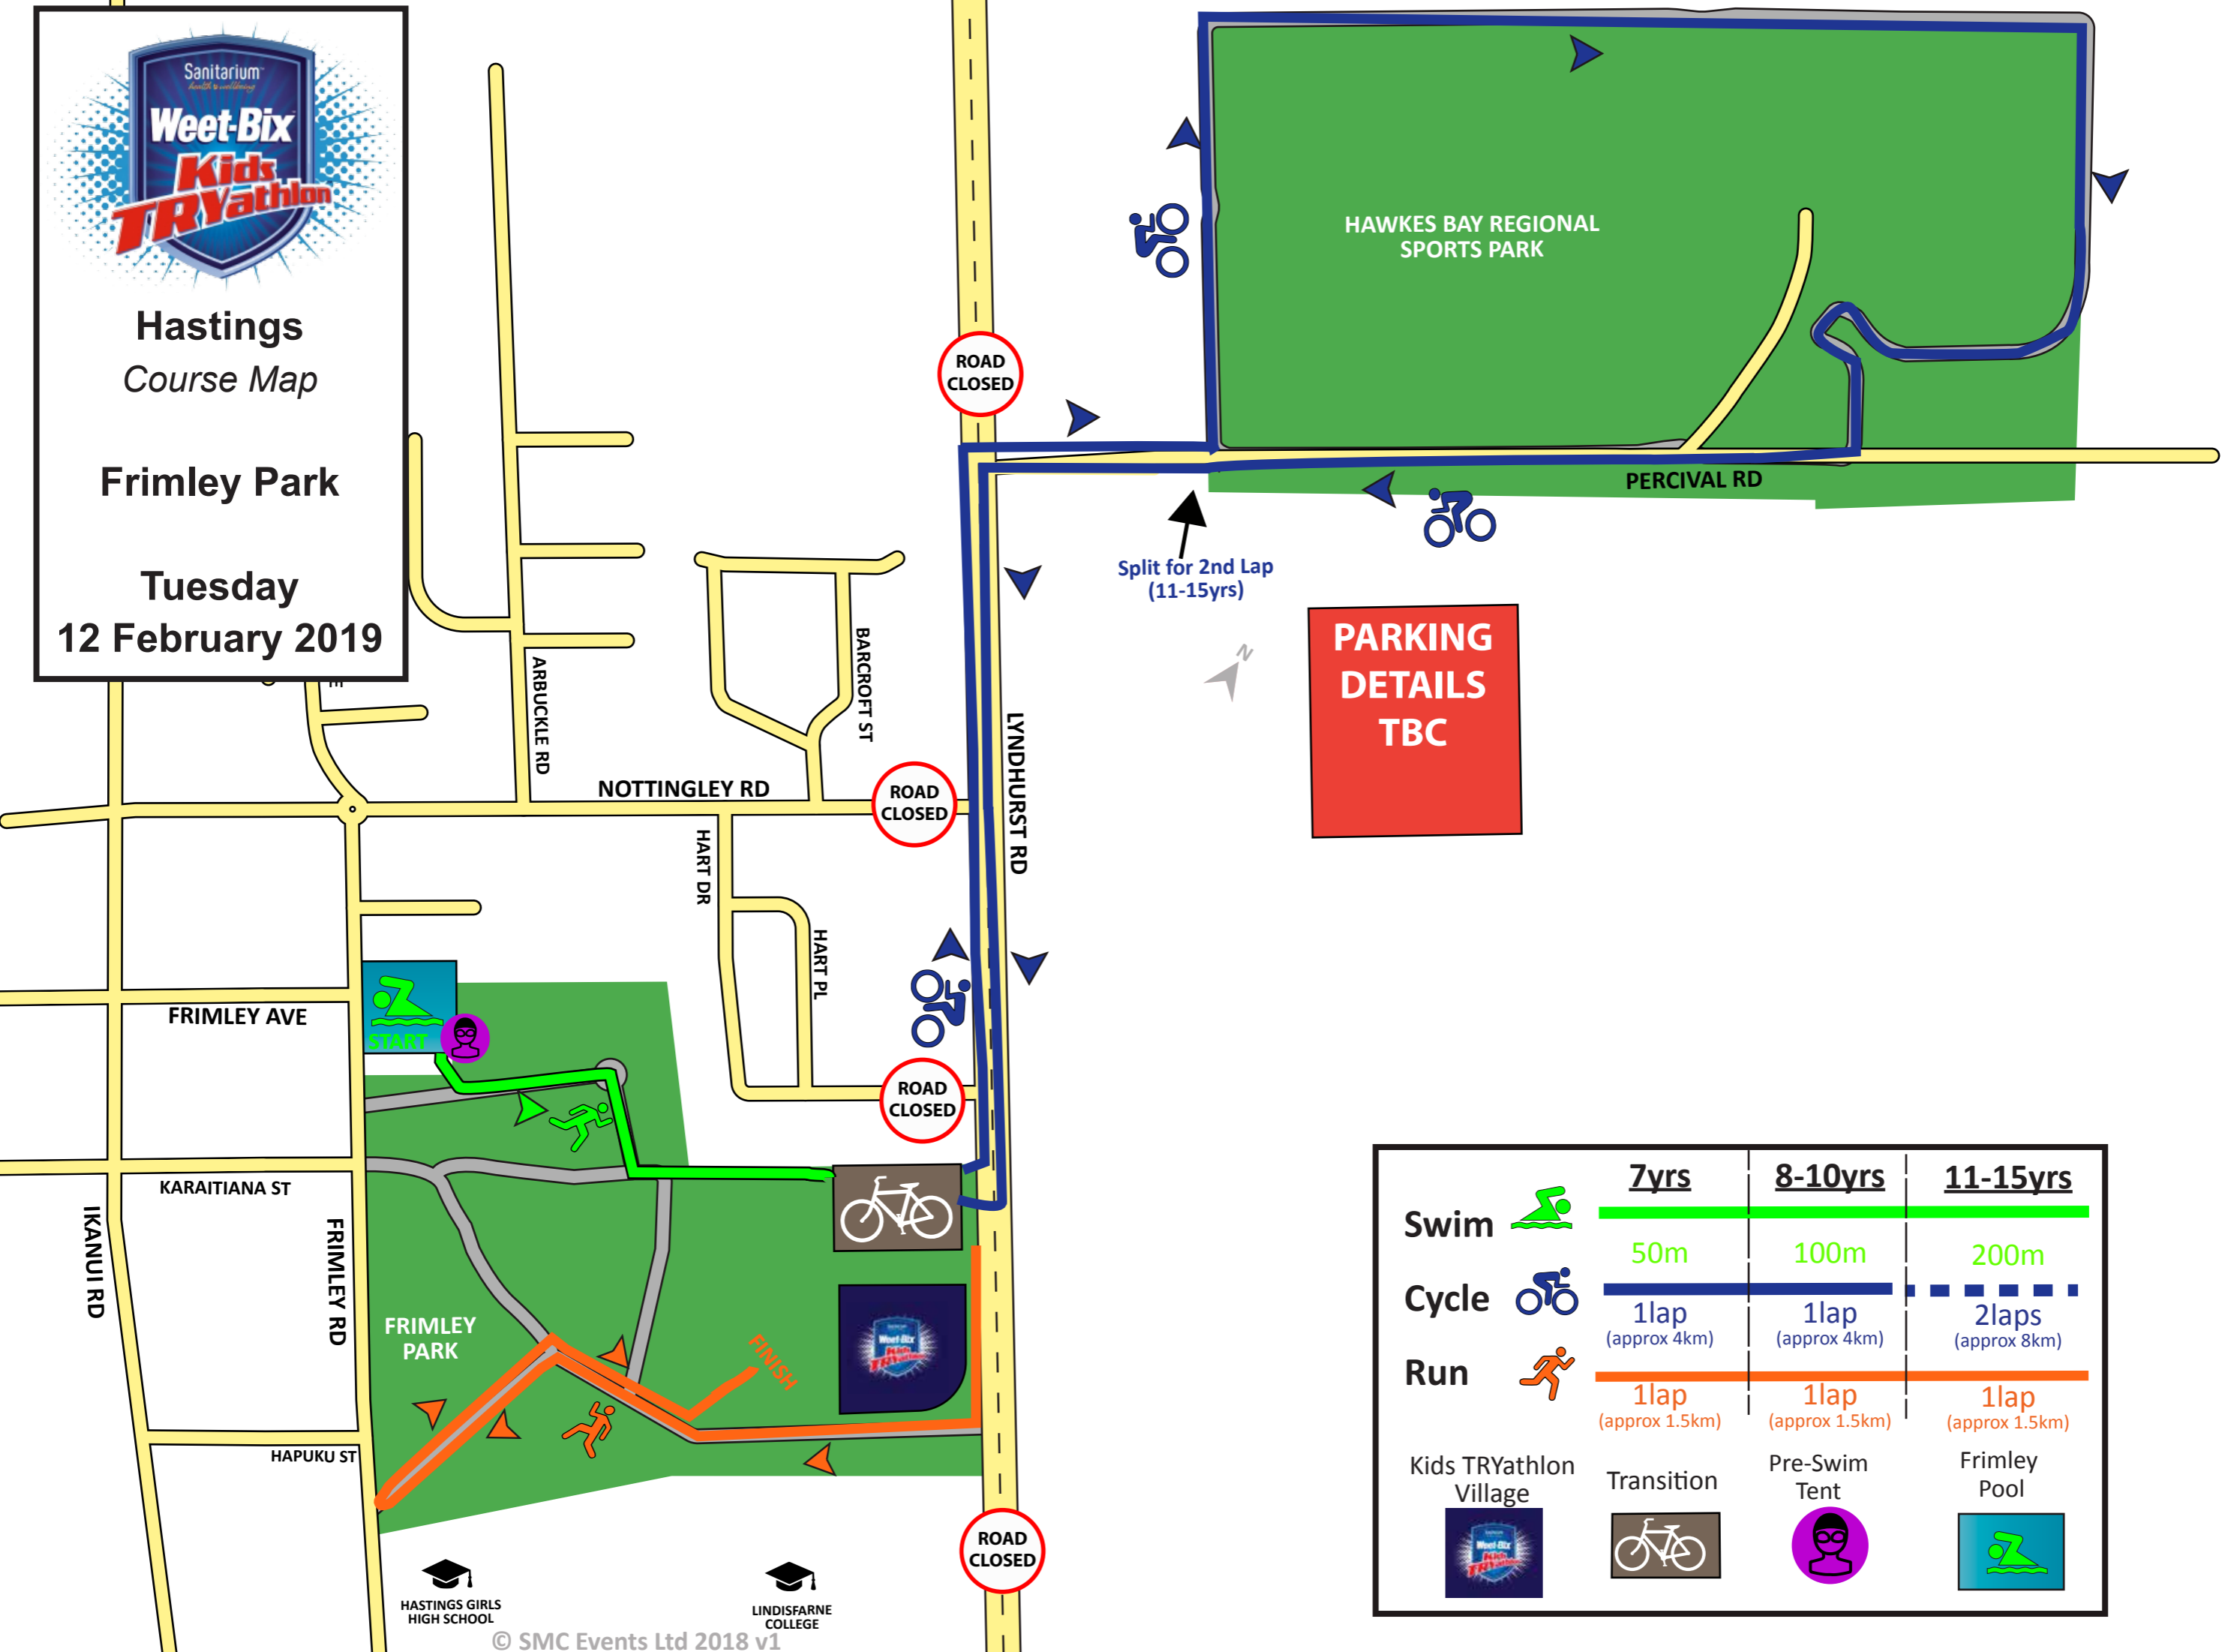

Hastings
Course Map

Frimley Park

Tuesday
12 February 2019

**PARKING
DETAILS
TBC**

	7yrs	8-10yrs	11-15yrs
Swim 	50m	100m	200m
Cycle 	1lap (approx 4km)	1lap (approx 4km)	2laps (approx 8km)
Run 	1lap (approx 1.5km)	1lap (approx 1.5km)	1lap (approx 1.5km)
Kids TRYathlon Village 	Transition 	Pre-Swim Tent 	Frimley Pool 