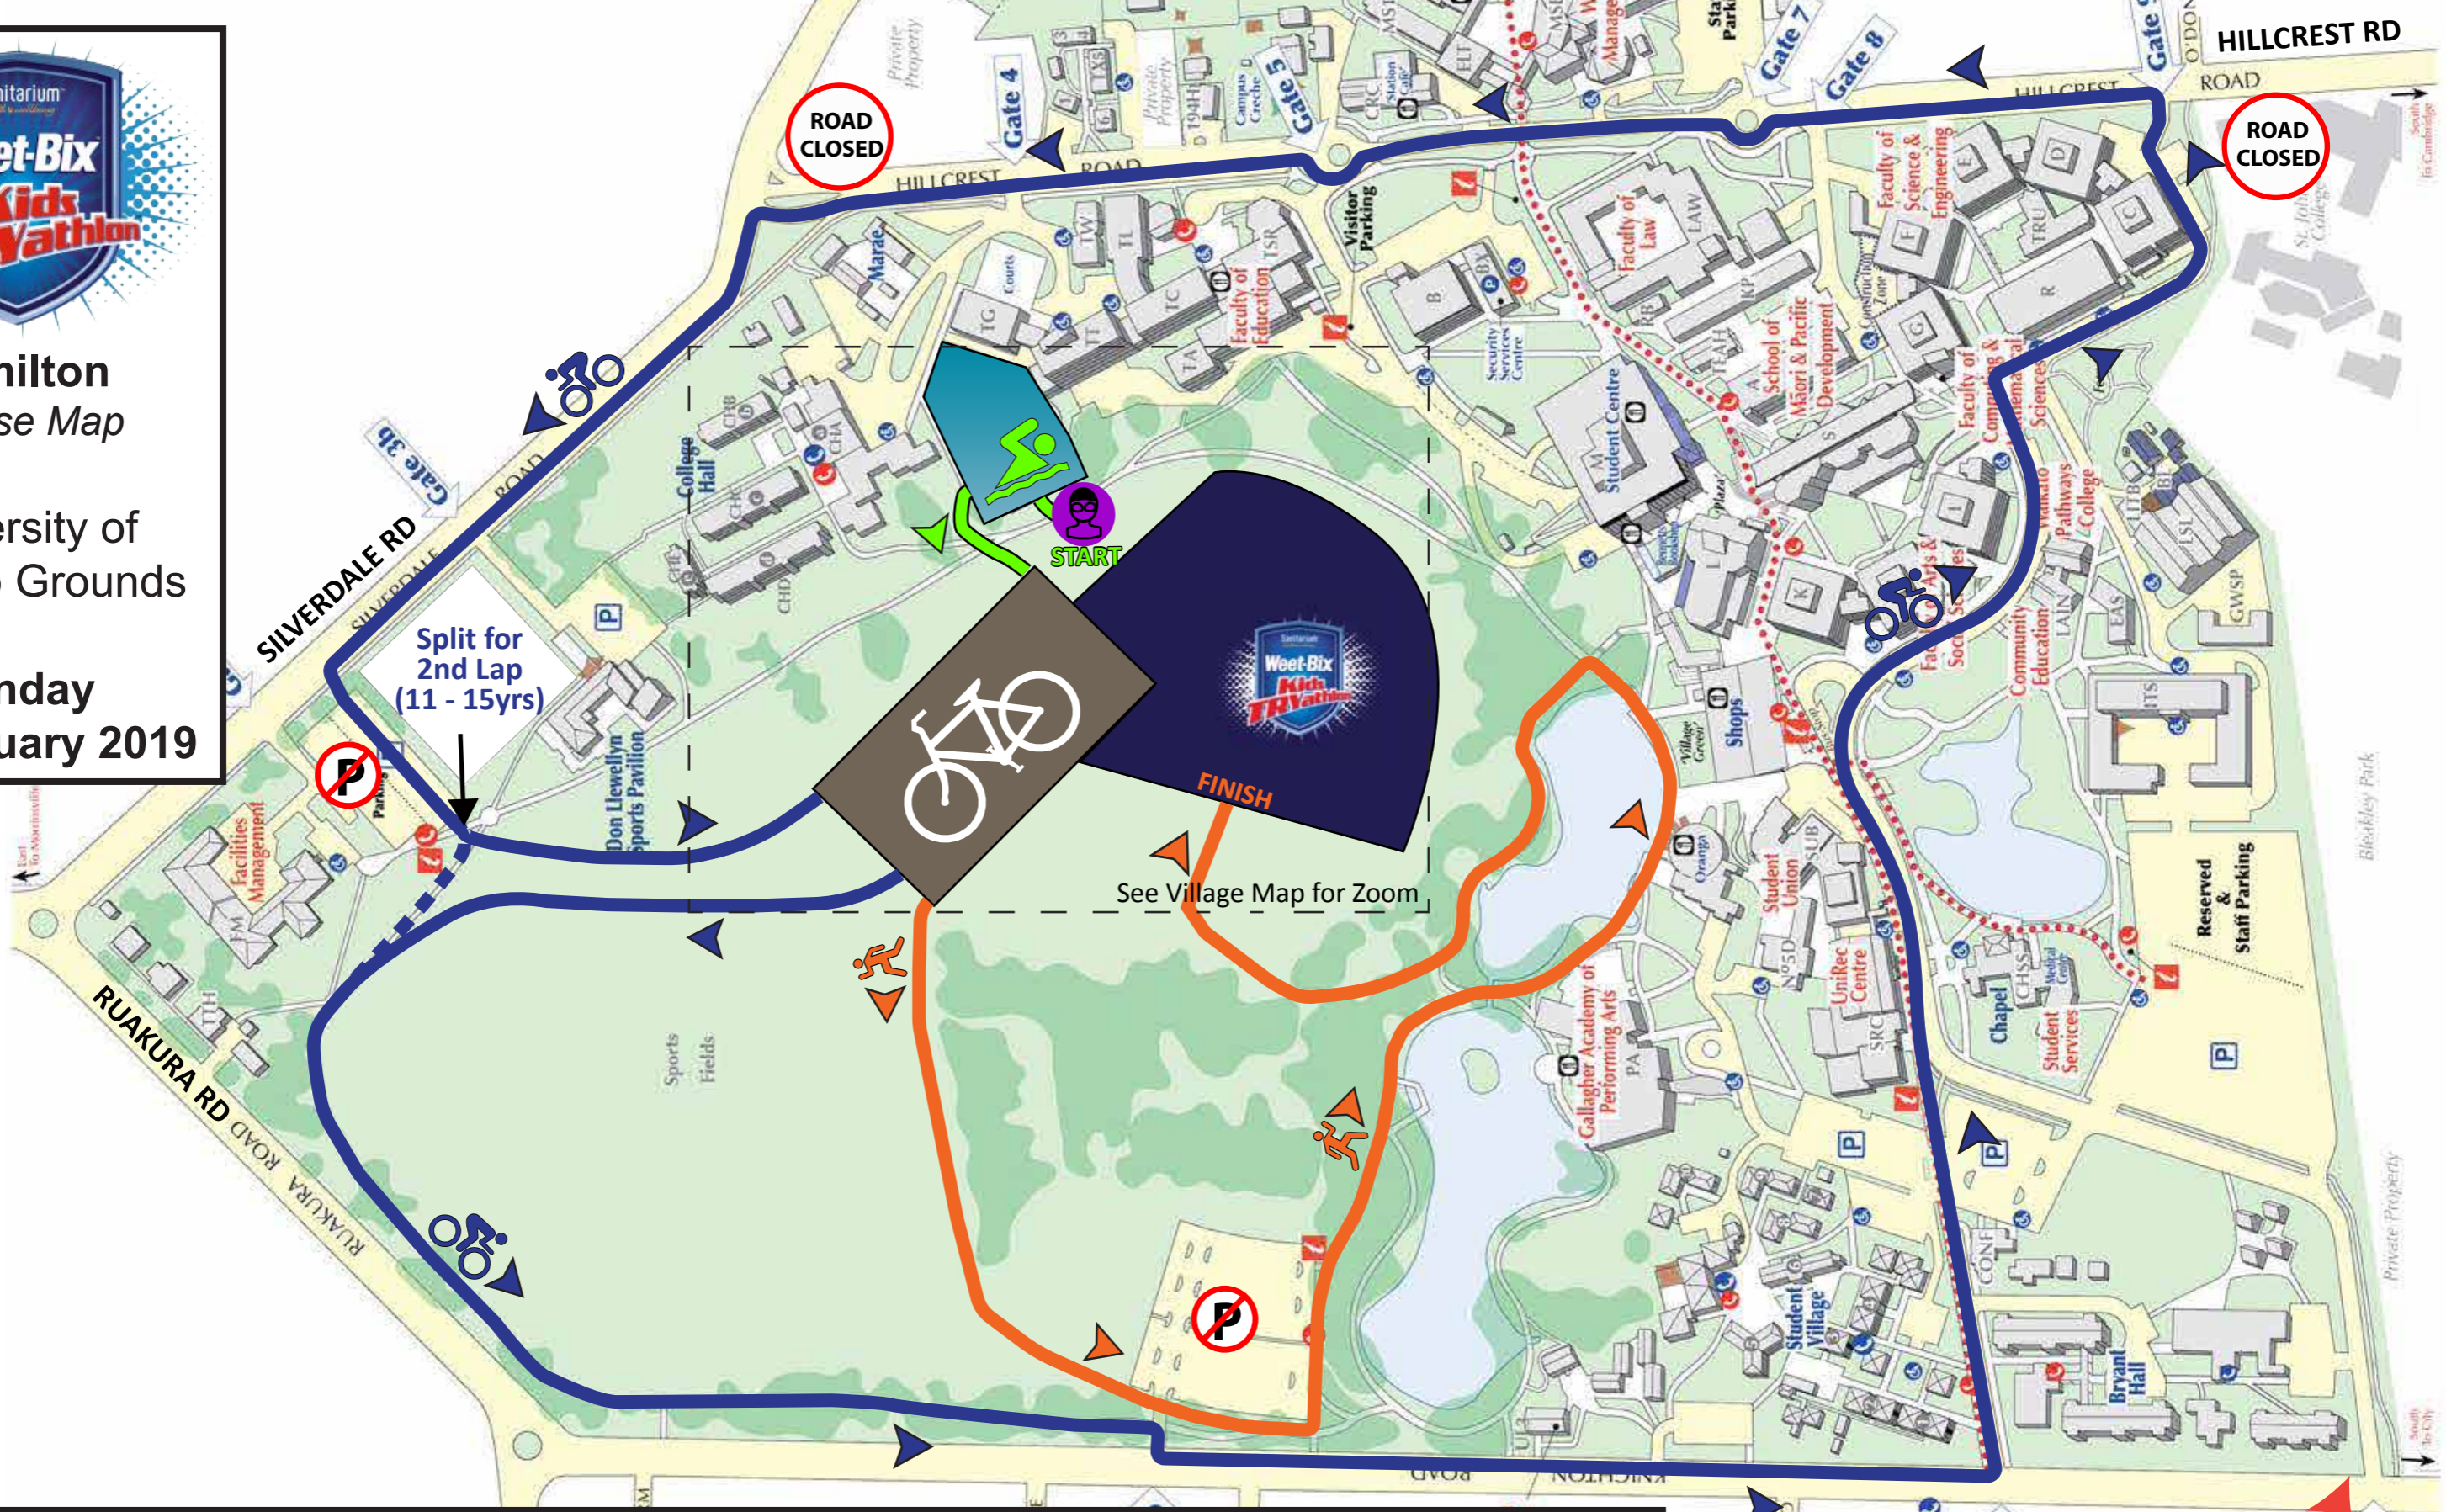

**Hamilton Course Map**

University of Waikato Grounds

**Sunday 17 February 2019**

	<u>7yrs</u>	<u>8-10yrs</u>	<u>11-15yrs</u>	Kids TRYathlon Village	Transition	Pre-Swim Tent	University of Waikato Pools
Swim 	50m	100m	200m				
Cycle 	1lap (approx 4km)	1lap (approx 4km)	2laps (approx 8km)				
Run 	1lap (approx 1.5km)	1lap (approx 1.5km)	1lap (approx 1.5km)				

**PARKING ACCESS VIA** \_\_\_\_\_