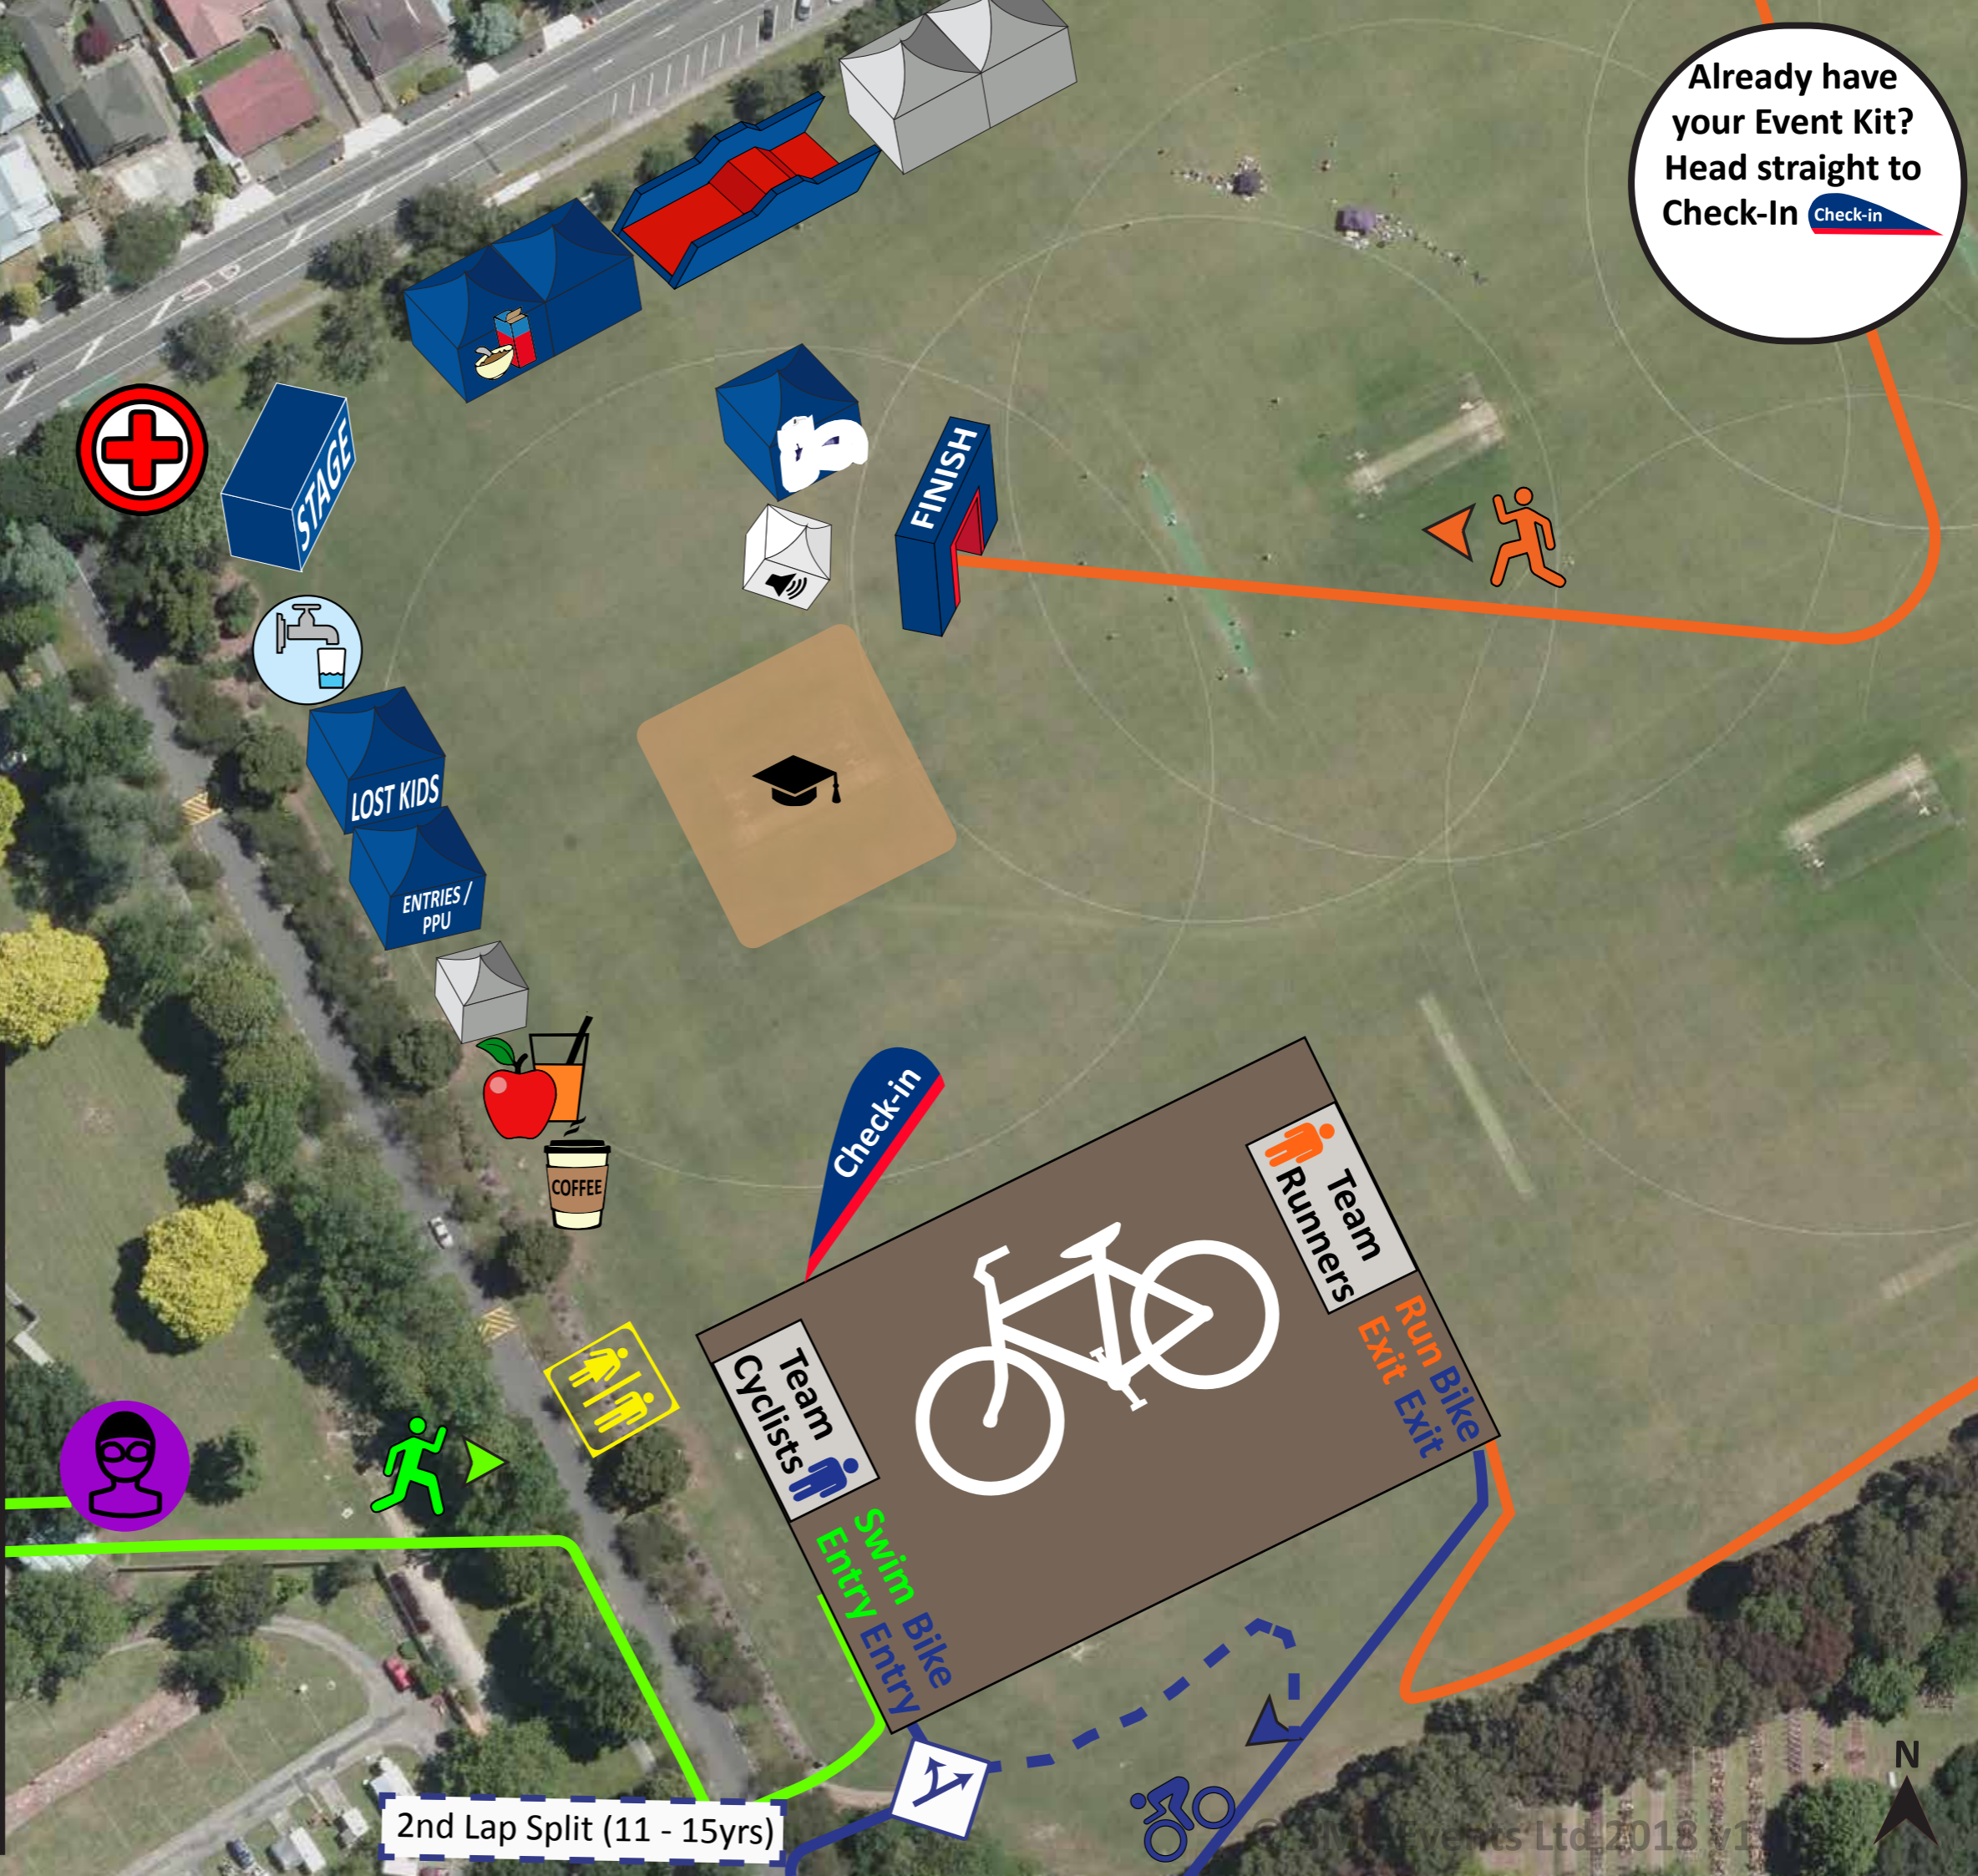

Palmerston North
Village Map

Ongley Park
West End

Tuesday
19 March 2019

Already have
your Event Kit?
Head straight to
Check-In

Finish Chute	Stage	Inflatable	Medical
Coffee	Food Vendors	Water Station	2nd Lap Split
Sound Tent	Toilets	Pre-Swim Tent	School Marquees
Transition	Teams Bay	Check-In	
Merchandise Tent	Kids Breakfast Tent	Adult Breakfast Tent	Sponsor Tent

2nd Lap Split (11 - 15yrs)