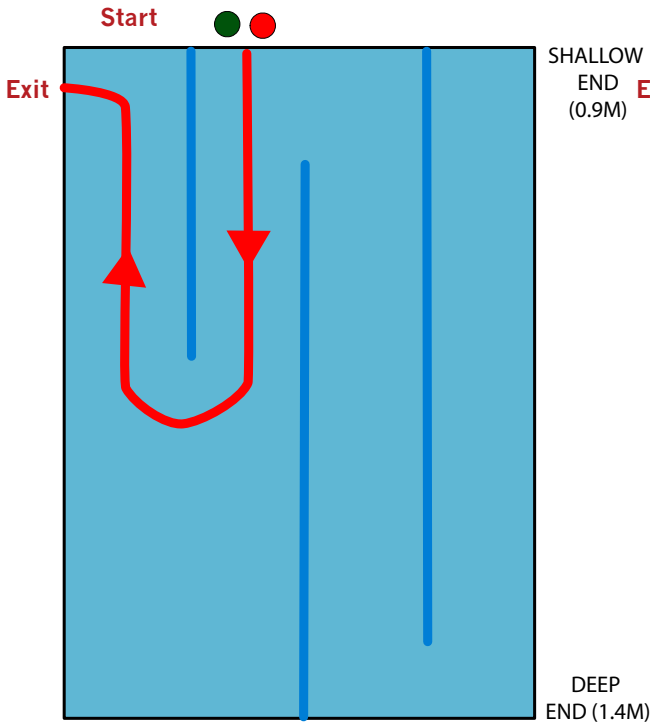

SWIM MAP - Hamilton

7 years (50 metres)

8 - 10 years (100 metres)

11 - 15 years (150 metres)

Hamilton - Waikato University Pool
Depth: 0.9m - 1.4m