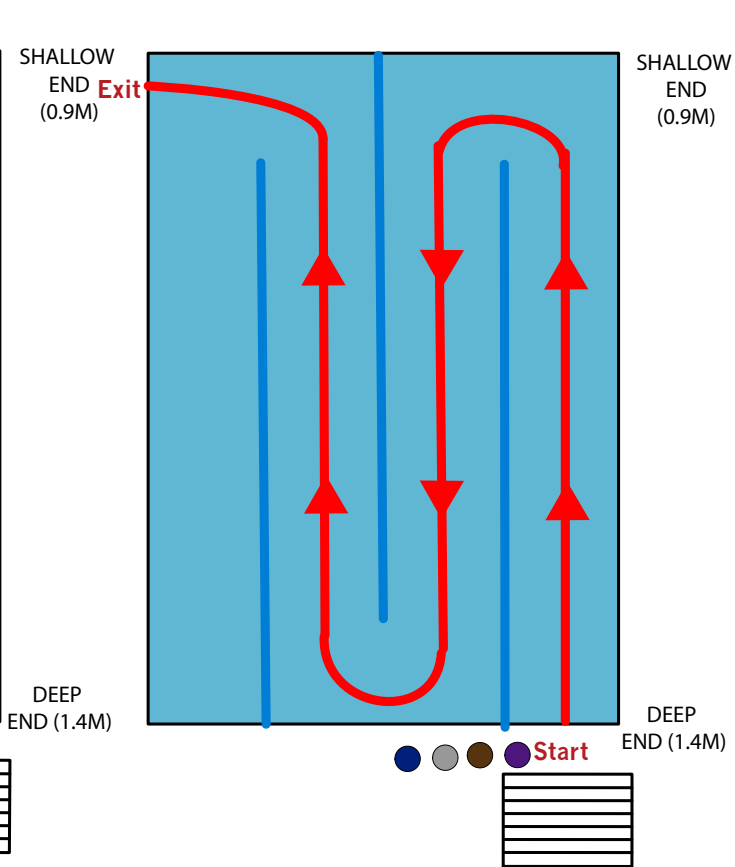

SWIM MAP - Hamilton

7 years (50 metres)

8 - 10 years (100 metres)

11 - 15 years (150 metres)

Hamilton - Waikato University Pool
Depth: 0.9m - 1.4m