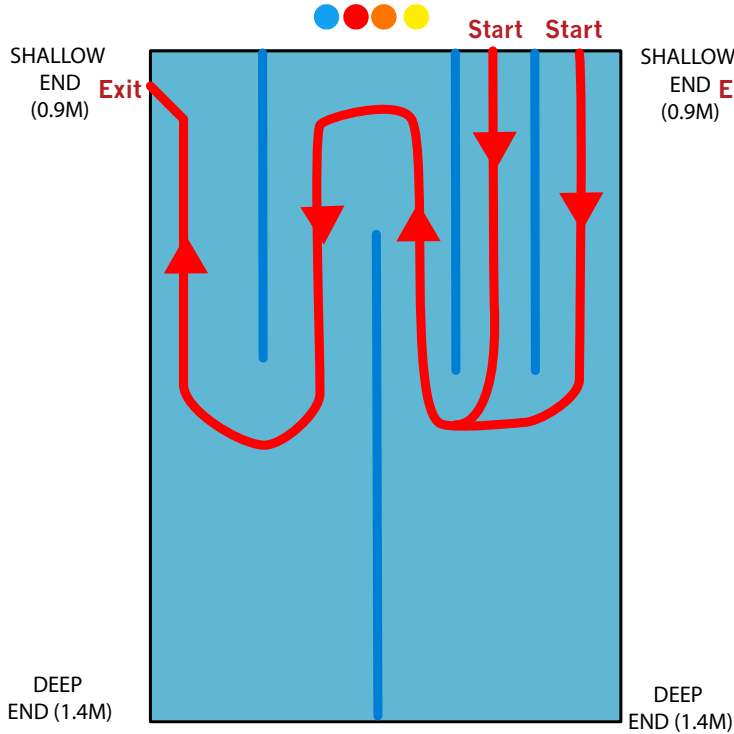

SWIM MAP - Hamilton

7 years (50 metres)

8 - 10 years (100 metres)

11 - 15 years (150 metres)

Hamilton - Waikato University Pool
Depth: 0.9m - 1.4m