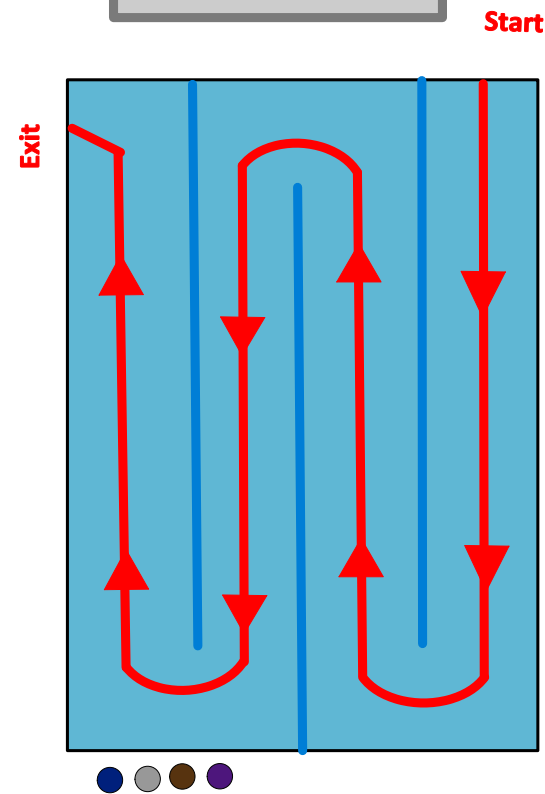

# SWIM MAP - Christchurch

7 years (50 metre)

8-10 years (100 metre)

11-15 years (150 metre)

Christchurch - Jellie Park Pool  
Depth: 1.1m - 1.5m