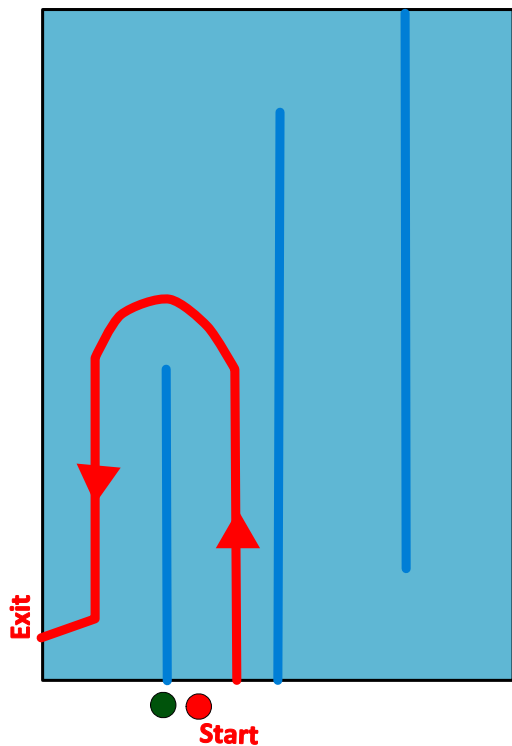

# SWIM MAP - Christchurch

7 years (50 metre)

8-10 years (100 metre)

11-15 years (150 metre)

Christchurch - Jellie Park Pool  
Depth: 1.1m - 1.5m