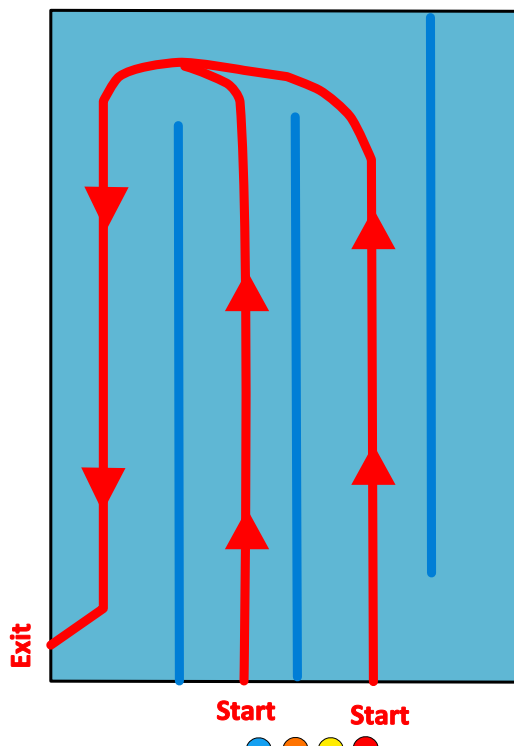

# SWIM MAP - Christchurch

7 years (50 metre)

8-10 years (100 metre)

11-15 years (150 metre)

Christchurch - Jellie Park Pool  
Depth: 1.1m - 1.5m