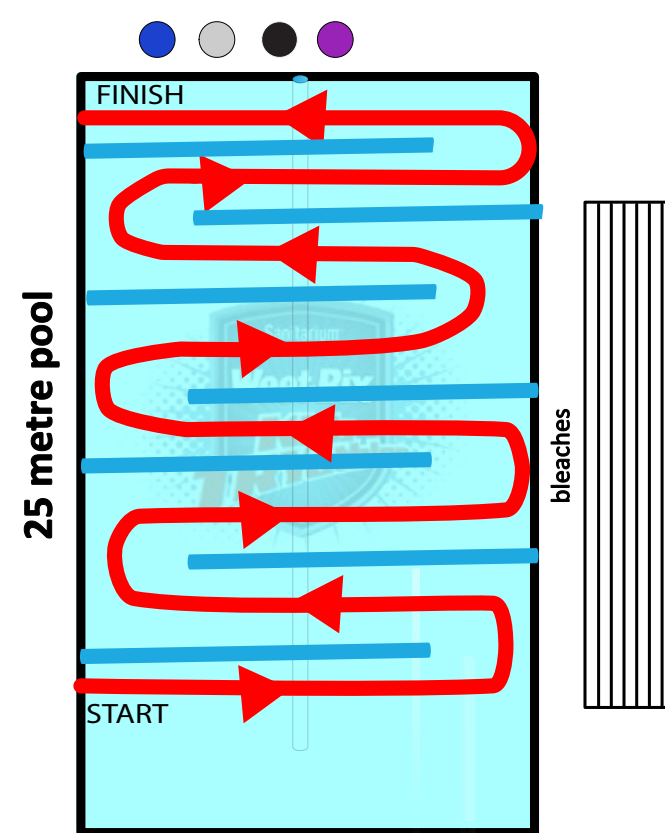

7 year (50m)

8 - 10 year (75m)

11 - 15 year (150m)

Lower Hutt - Huia Swimming Pool
Depth: 0.8m - 3m