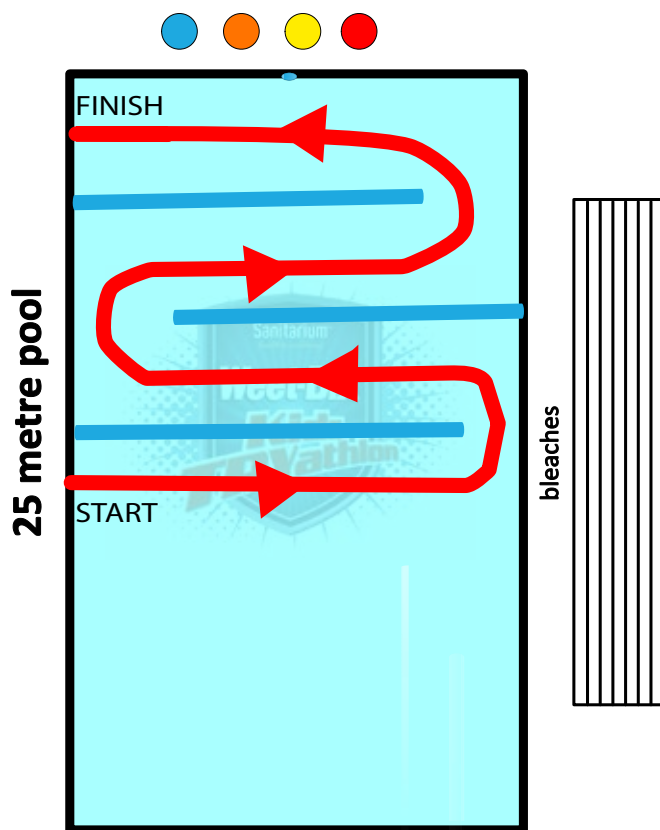

7 year (50m)

8 - 10 year (75m)

11 - 15 year (150m)

Lower Hutt - Huia Swimming Pool
Depth: 0.8m - 3m