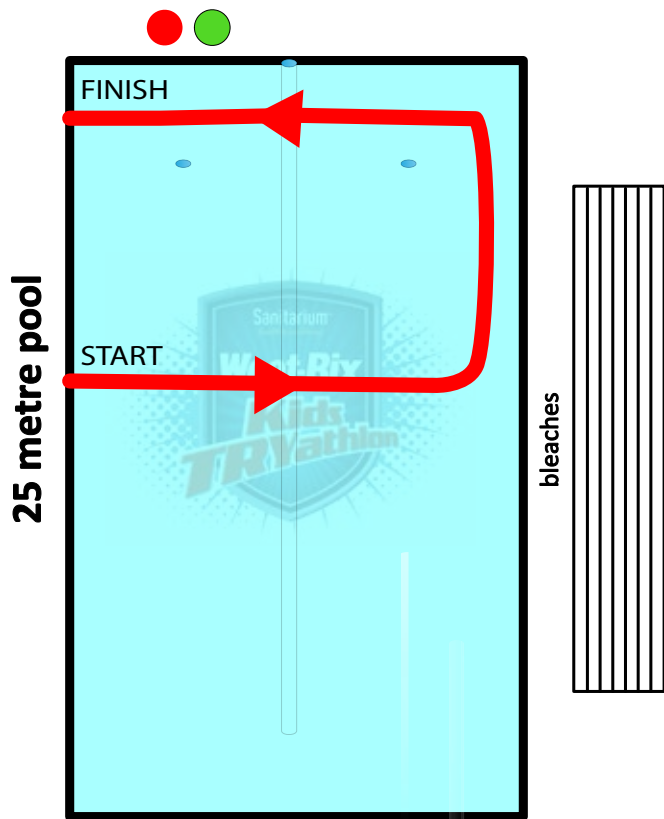

7 year (50m)

8 - 10 year (75m)

11 - 15 year (150m)

Lower Hutt - Huia Swimming Pool
Depth: 0.8m - 3m