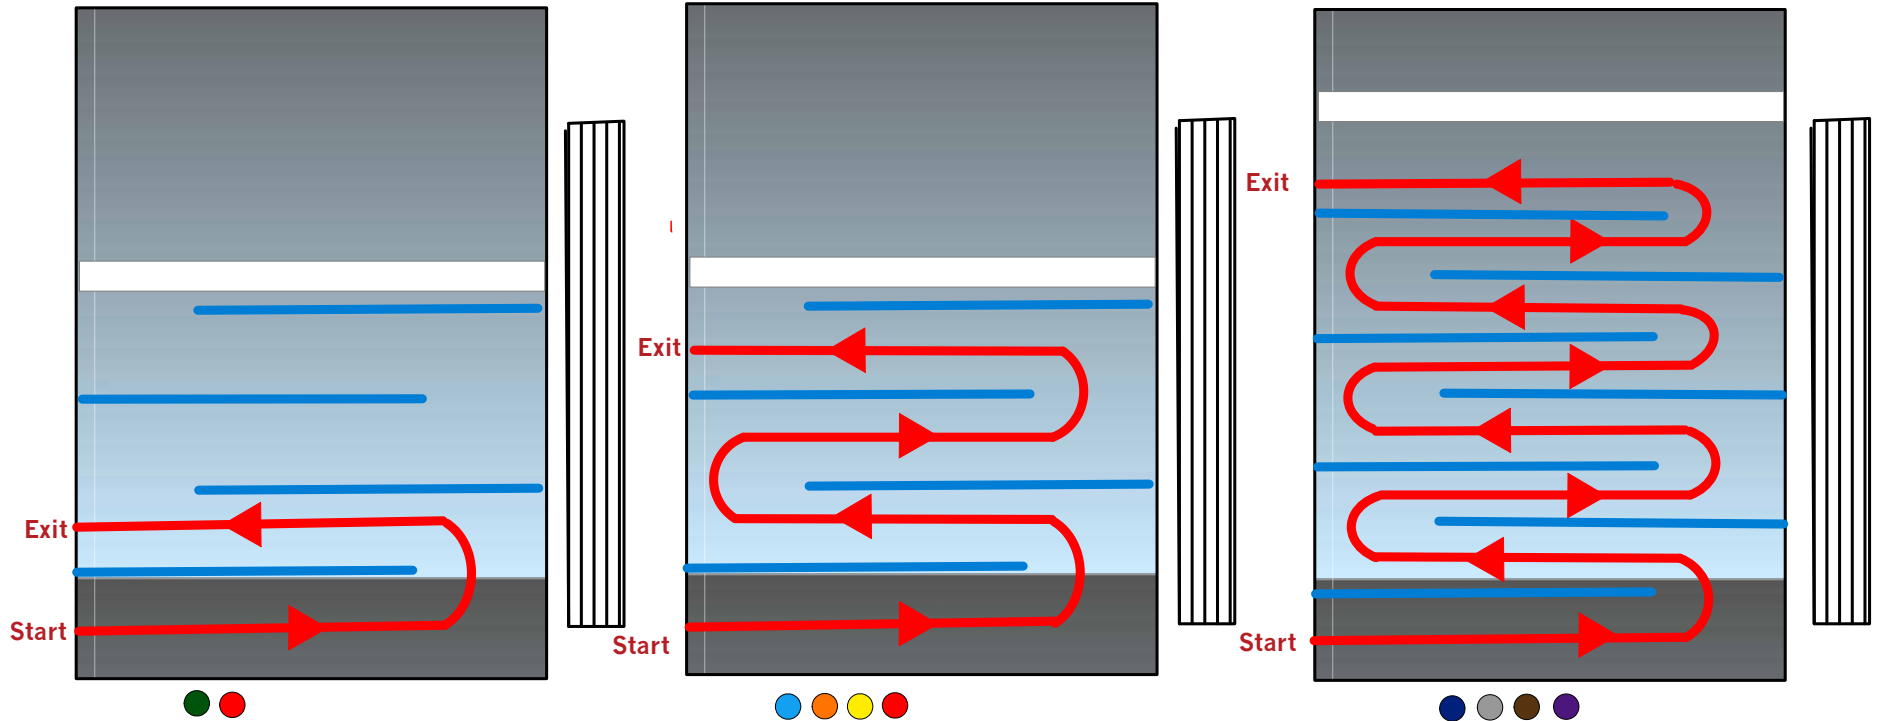

SWIM MAP - Wellington

7 years (50 metres)

8 - 10 years (100 metres)

11 - 15 years (200 metres)

Wellington - Kilbirnie Regional Aquatic Centre
Depth: 1.2m - 2m