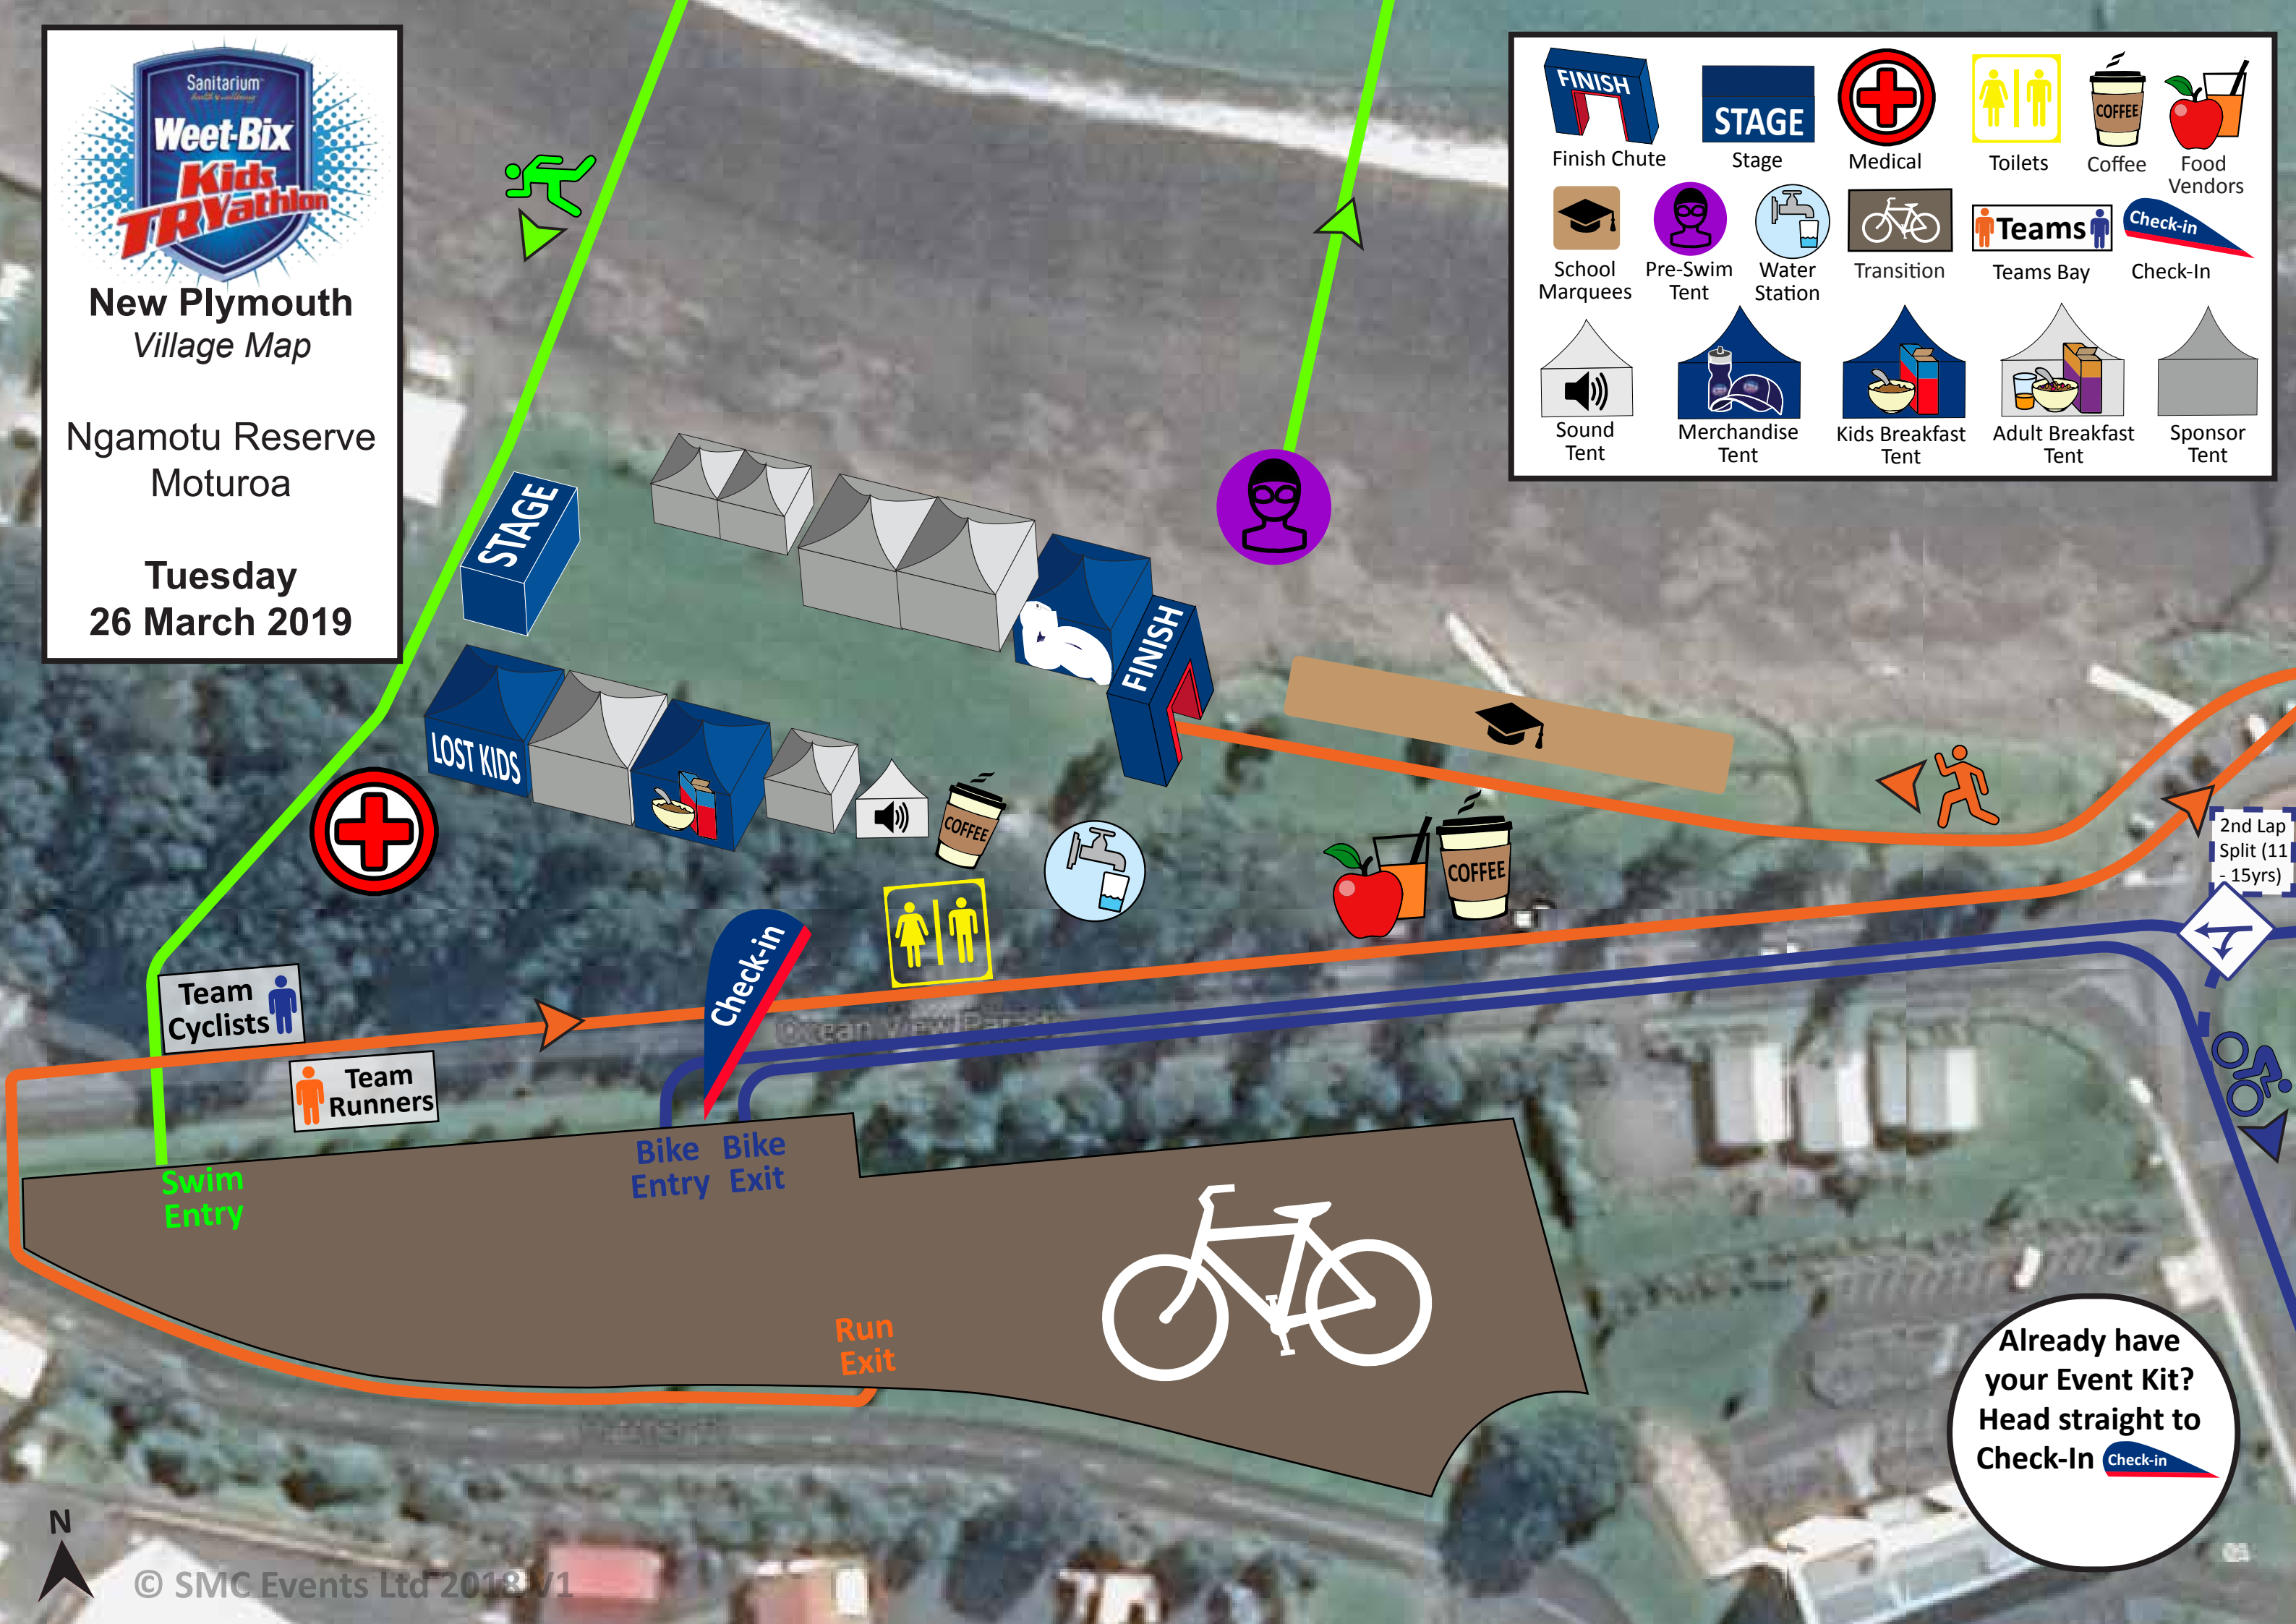

Sanitarium
Weet-Bix Kids TRIVathlon
New Plymouth Village Map
 Ngamotu Reserve Moturoa
Tuesday 26 March 2019

FINISH Finish Chute	STAGE Stage	Medical	Toilets	COFFEE	Food Vendors
School Marquees	Pre-Swim Tent	Water Station	Transition	Teams	Check-in
Sound Tent	Merchandise Tent	Kids Breakfast Tent	Adult Breakfast Tent	Sponsor Tent	

Already have your Event Kit? Head straight to Check-In