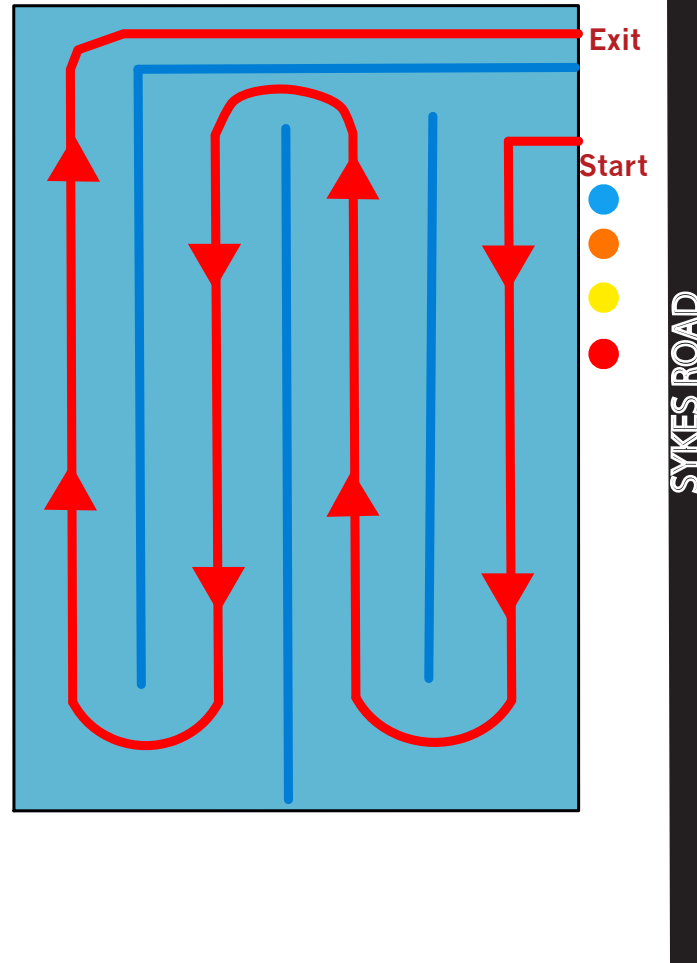

# SWIM MAP - SOUTH AUCKLAND

6 - 7 years (50 metres)

8 - 10 years (100 metres)

11 - 15 years (150 metres)

Manurewa Aquatic Centre  
Depth: 1m - 1.3m