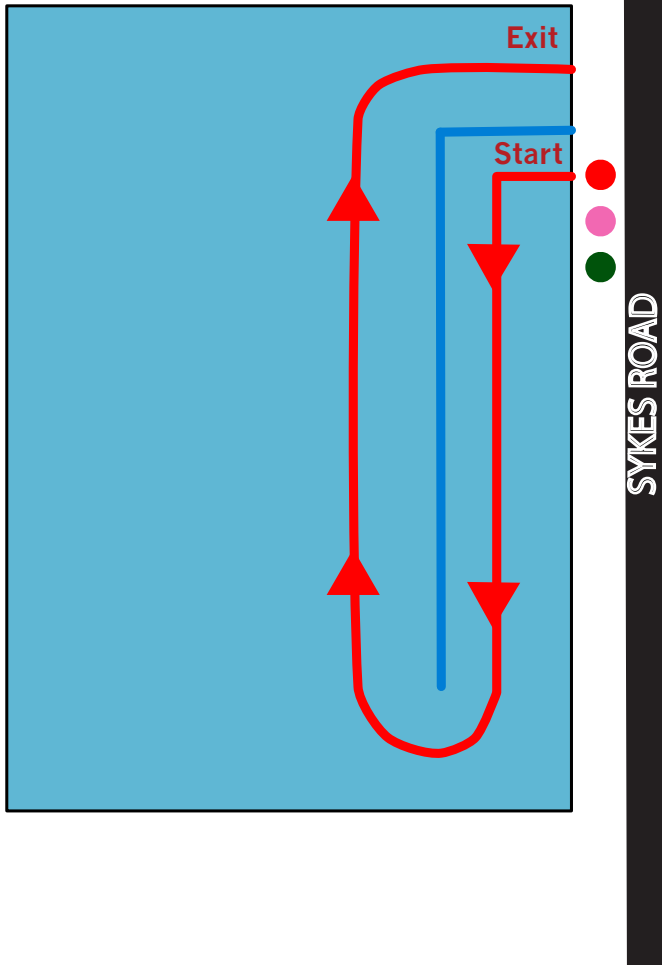

# SWIM MAP - SOUTH AUCKLAND

6 - 7 years (50 metres)

8 - 10 years (100 metres)

11 - 15 years (150 metres)

Manurewa Aquatic Centre  
Depth: 1m - 1.3m