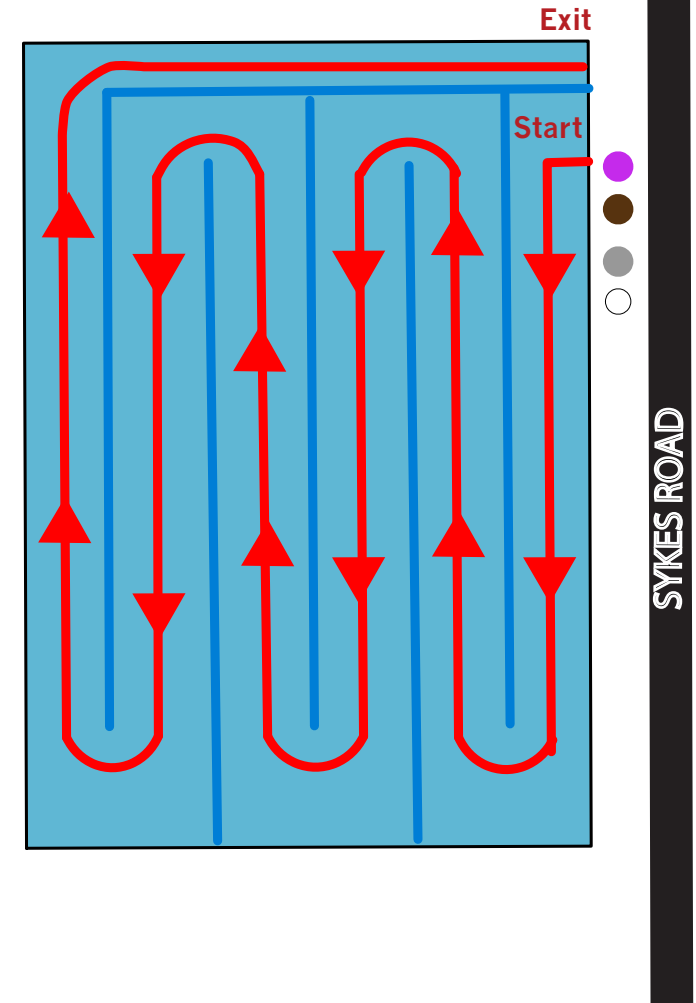

# SWIM MAP - SOUTH AUCKLAND

6 - 7 years (50 metres)

8 - 10 years (100 metres)

11 - 15 years (150 metres)

Manurewa Aquatic Centre  
Depth: 1m - 1.3m