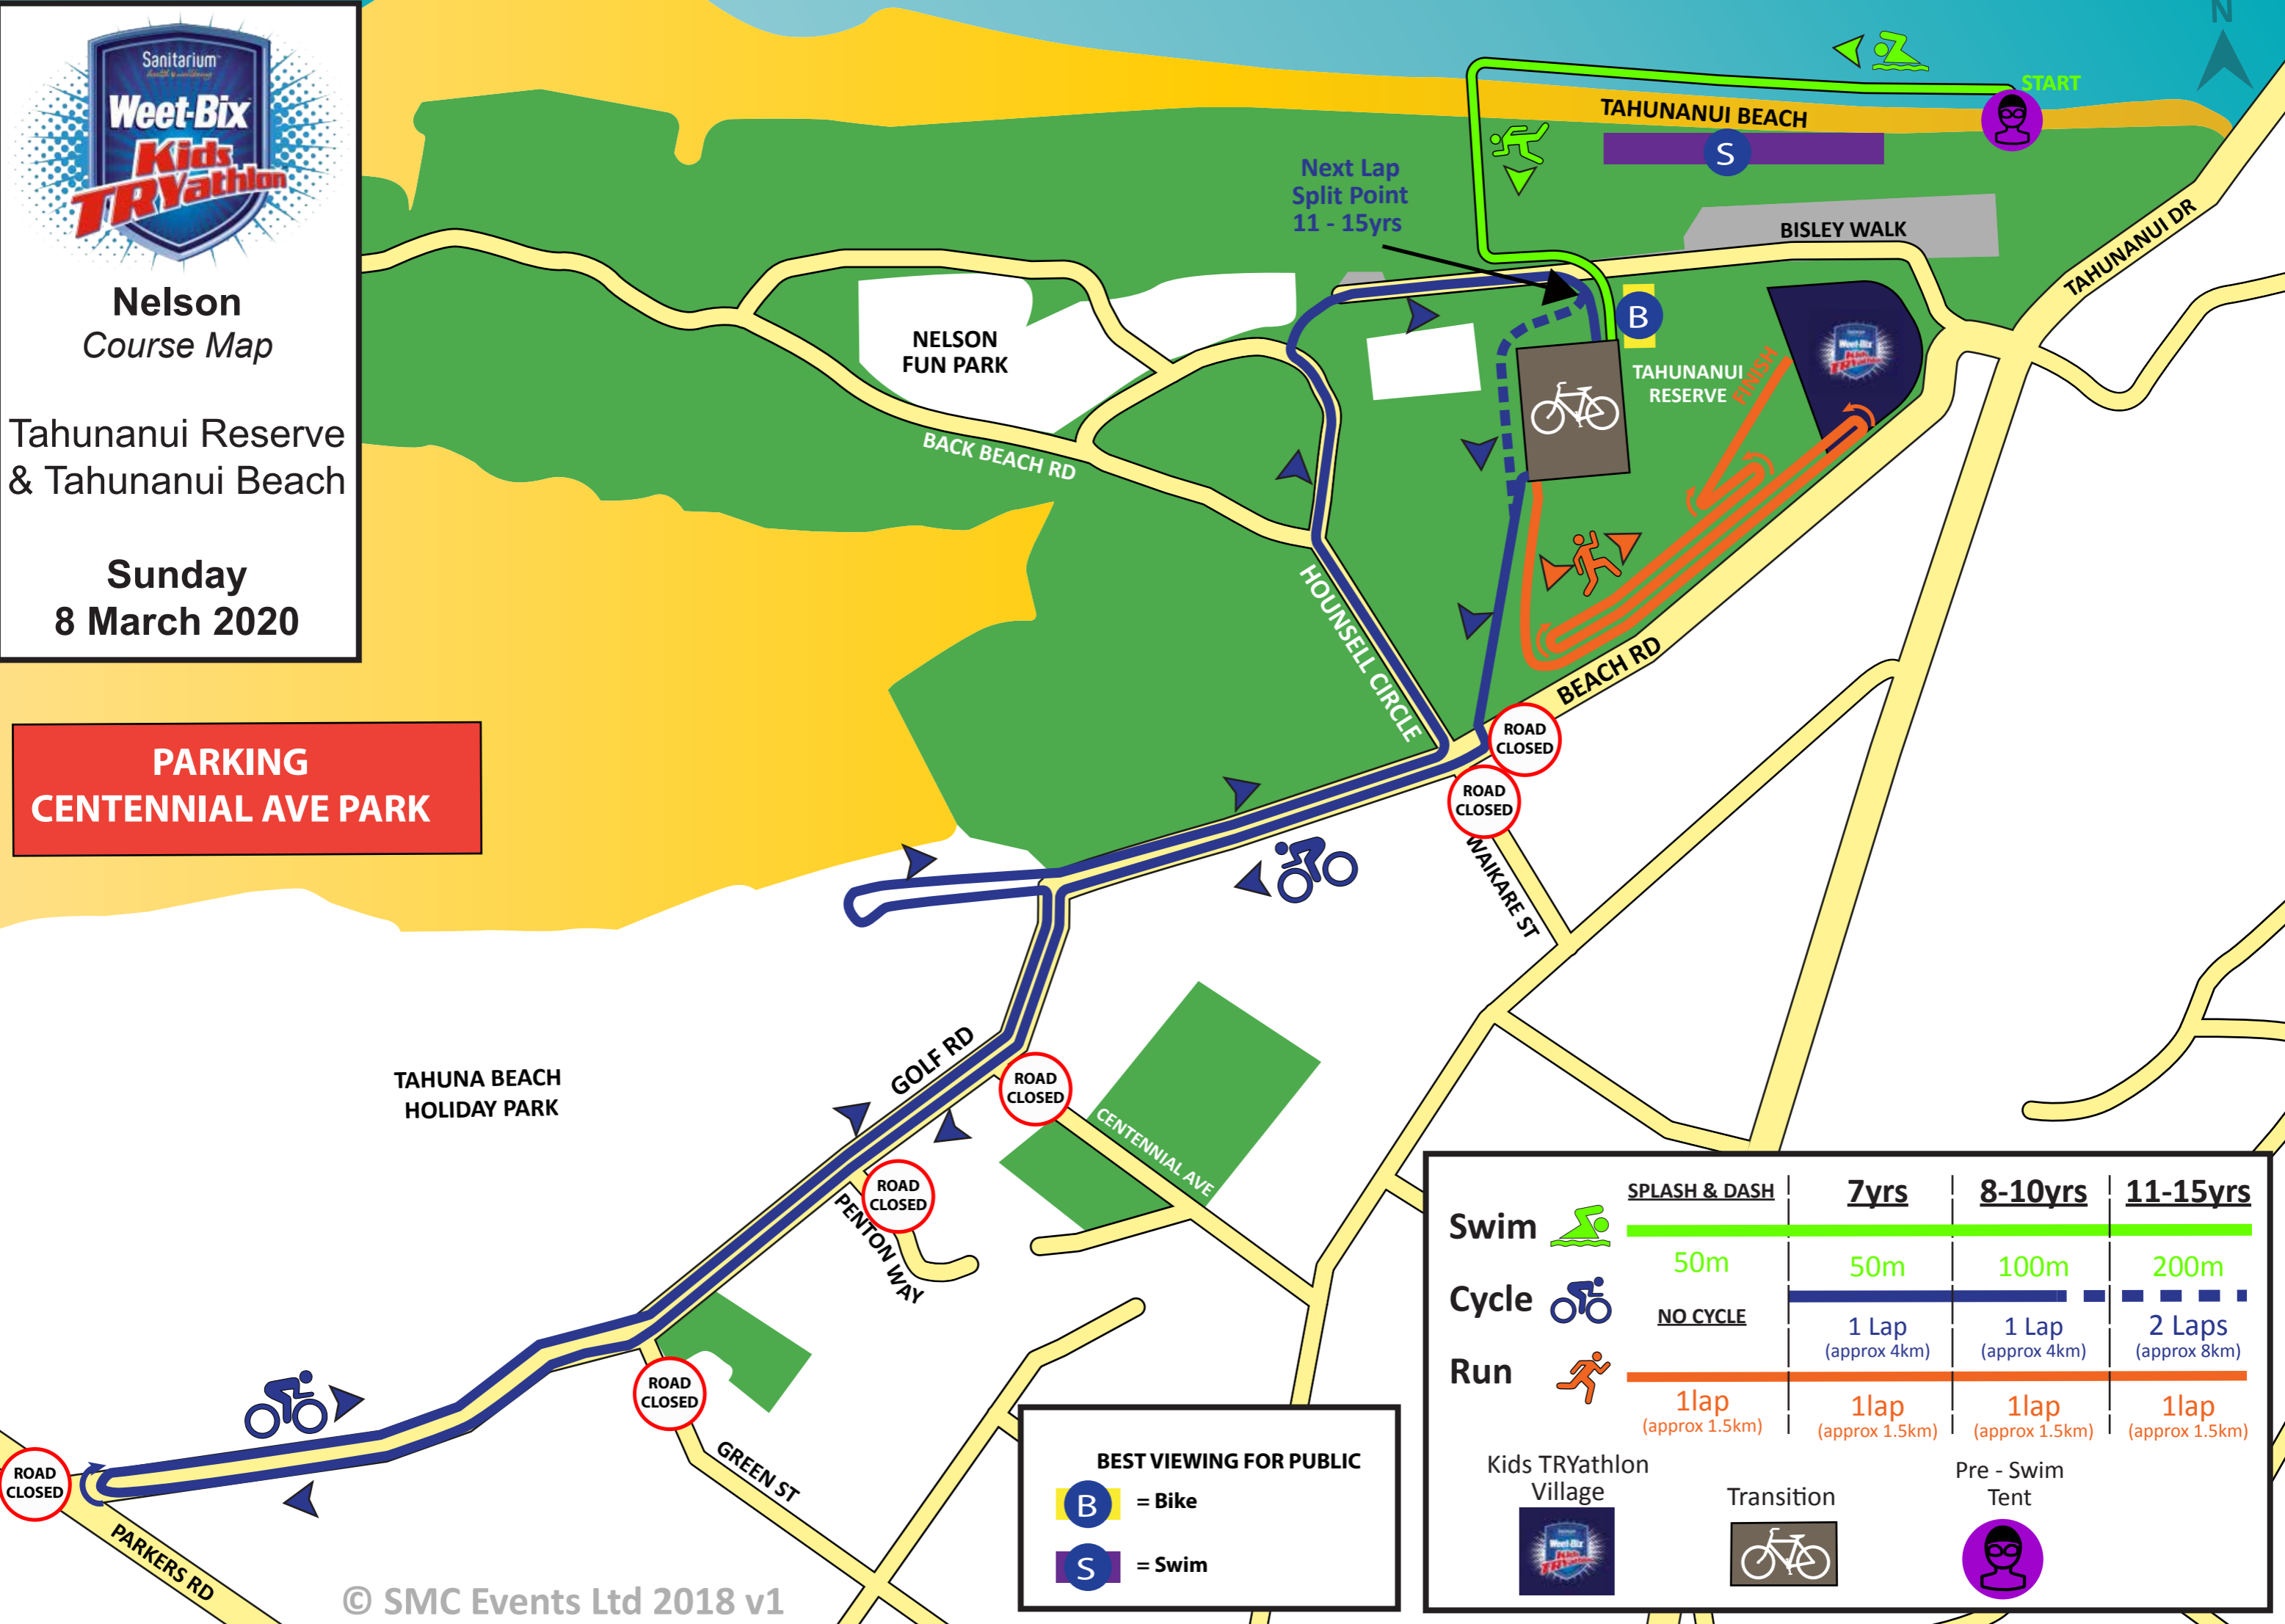

Nelson
Course Map

Tahunanui Reserve & Tahunanui Beach

Sunday
8 March 2020

PARKING
CENTENNIAL AVE PARK

TAHUNA BEACH HOLIDAY PARK

BEST VIEWING FOR PUBLIC

B = Bike
S = Swim

	SPLASH & DASH	7yrs	8-10yrs	11-15yrs
Swim	50m	50m	100m	200m
Cycle	NO CYCLE	1 Lap (approx 4km)	1 Lap (approx 4km)	2 Laps (approx 8km)
Run	1lap (approx 1.5km)	1lap (approx 1.5km)	1lap (approx 1.5km)	1lap (approx 1.5km)
	Kids TRYathlon Village	Transition	Pre - Swim Tent	