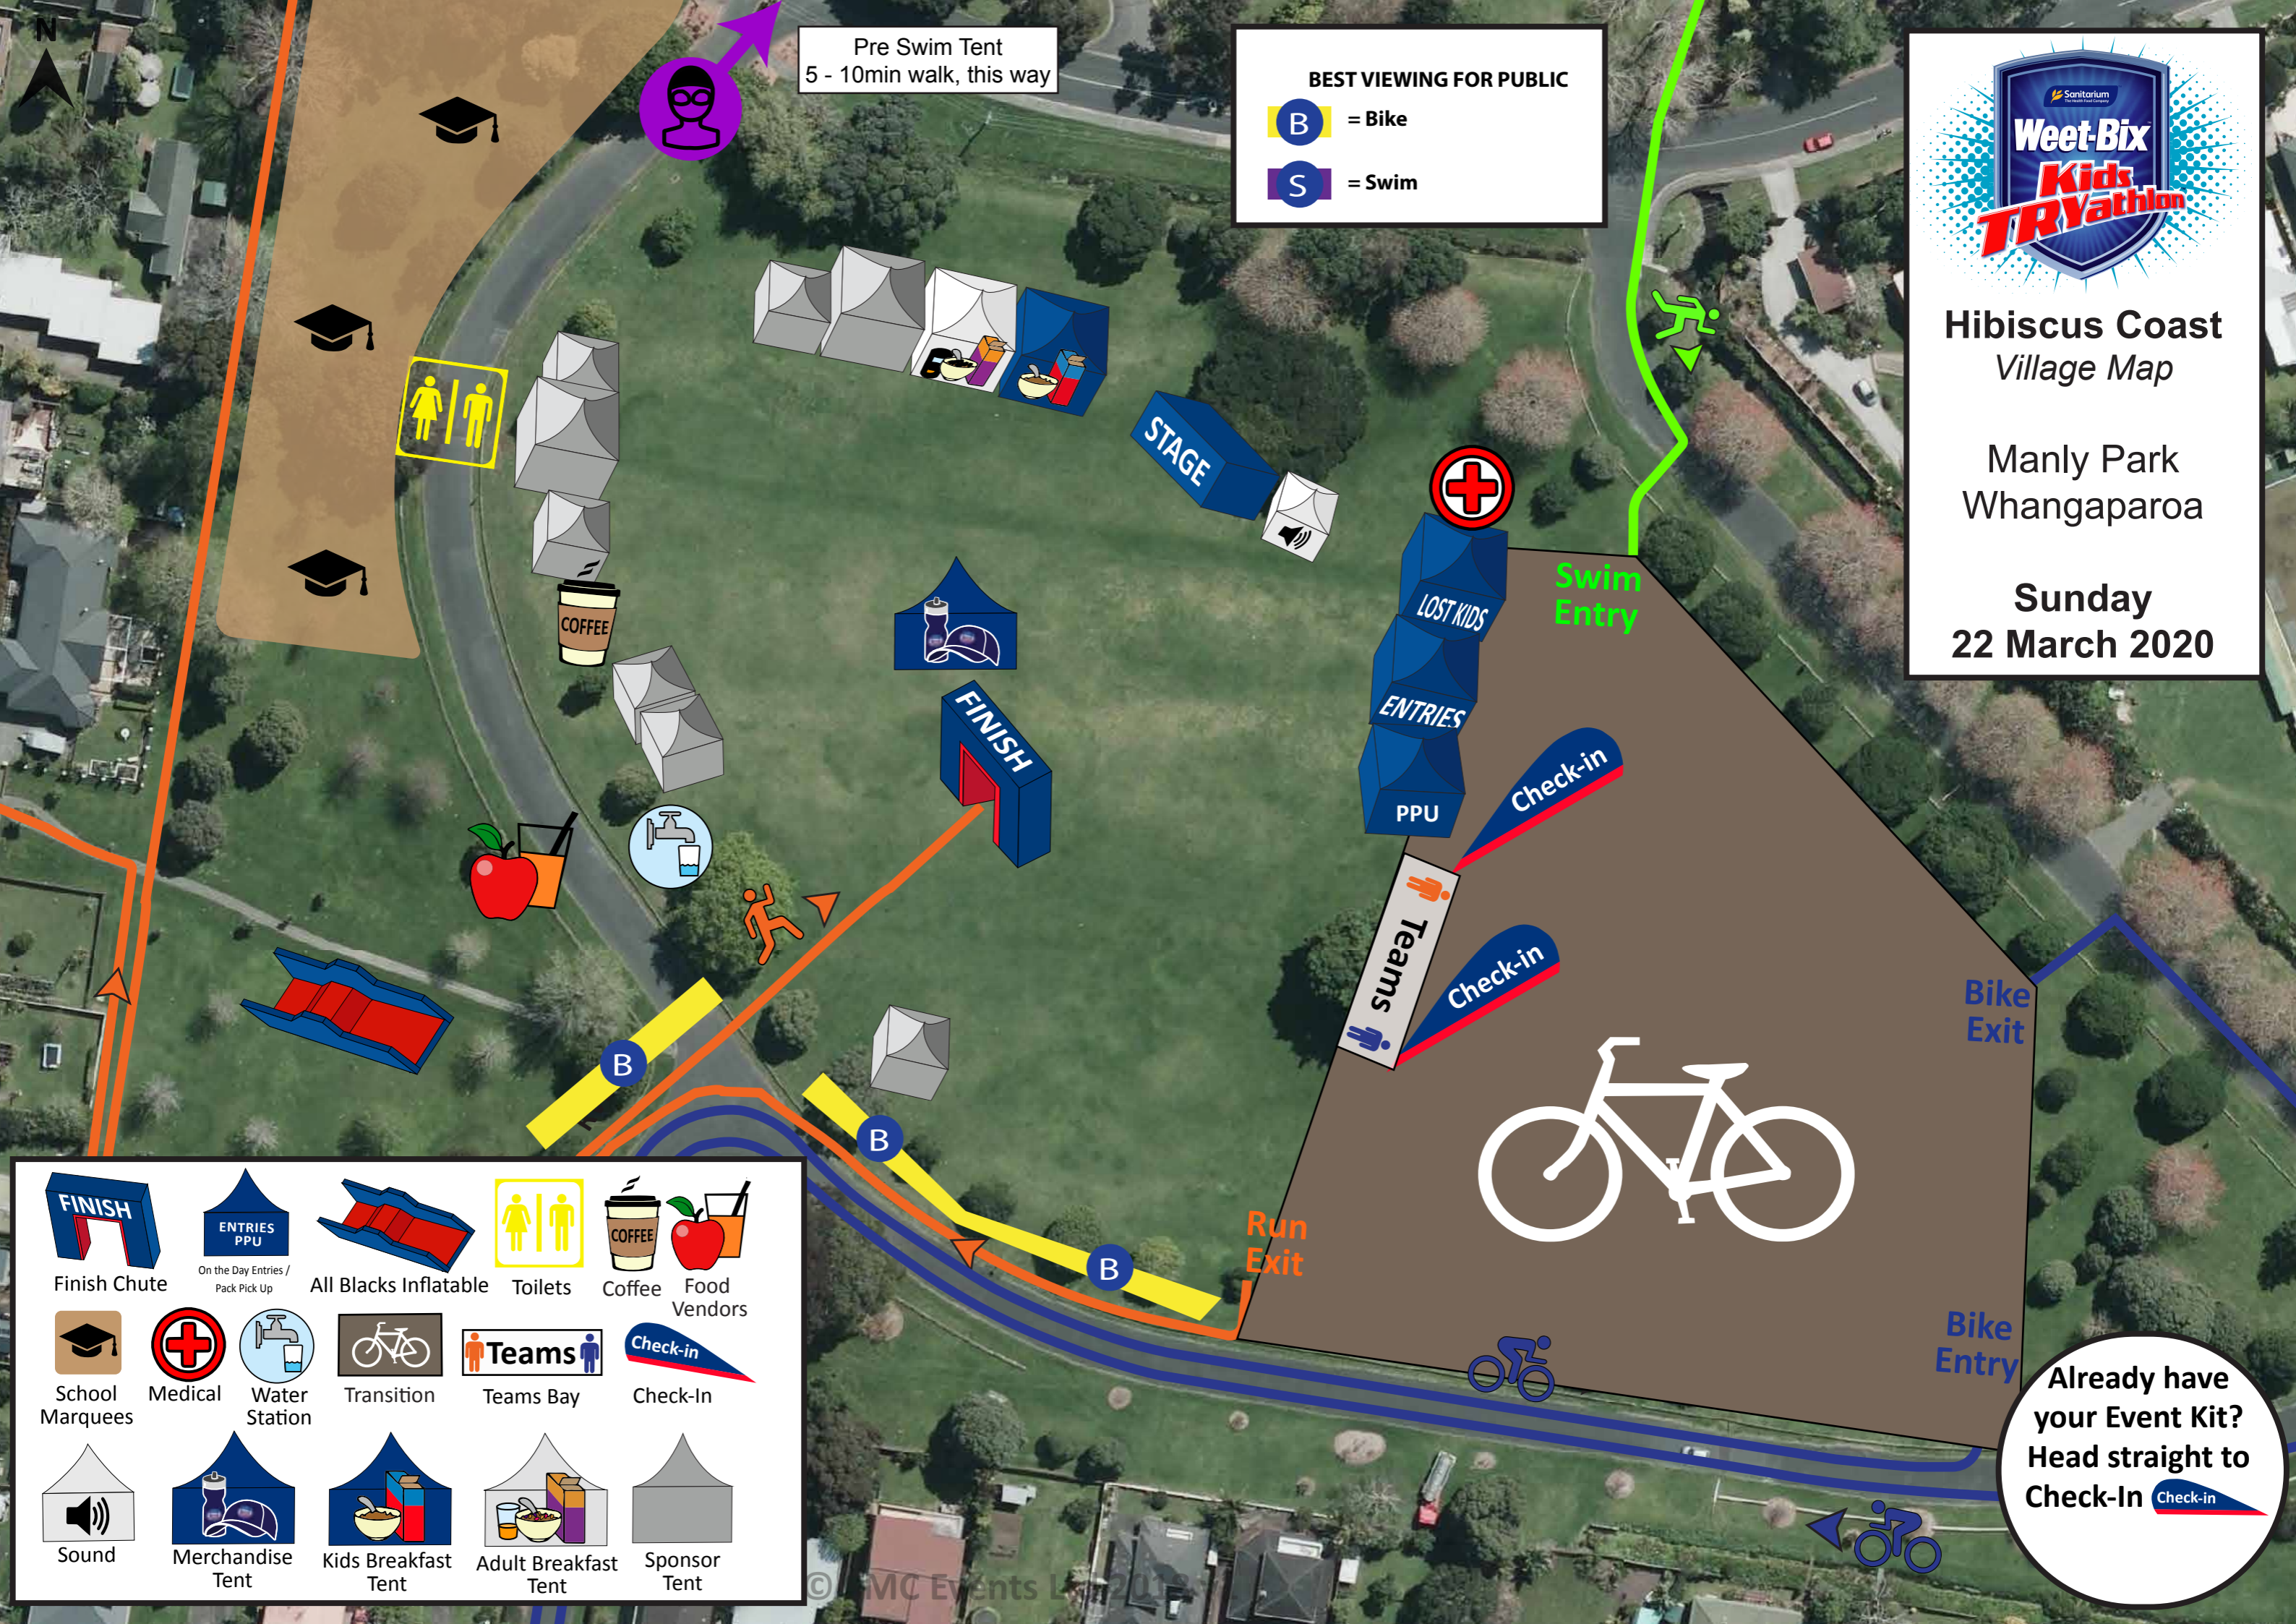

**Hibiscus Coast Village Map**

Manly Park Whangaparoa

Sunday 22 March 2020

**BEST VIEWING FOR PUBLIC**

**B** = Bike

**S** = Swim

Pre Swim Tent  
5 - 10min walk, this way

Finish Chute	On the Day Entries / Pack Pick Up	All Blacks Inflatable	Toilets	Coffee	Food Vendors
School Marquees	Medical	Water Station	Transition	Teams Bay	Check-In
Sound	Merchandise Tent	Kids Breakfast Tent	Adult Breakfast Tent	Sponsor Tent	

Already have your Event Kit? Head straight to Check-In