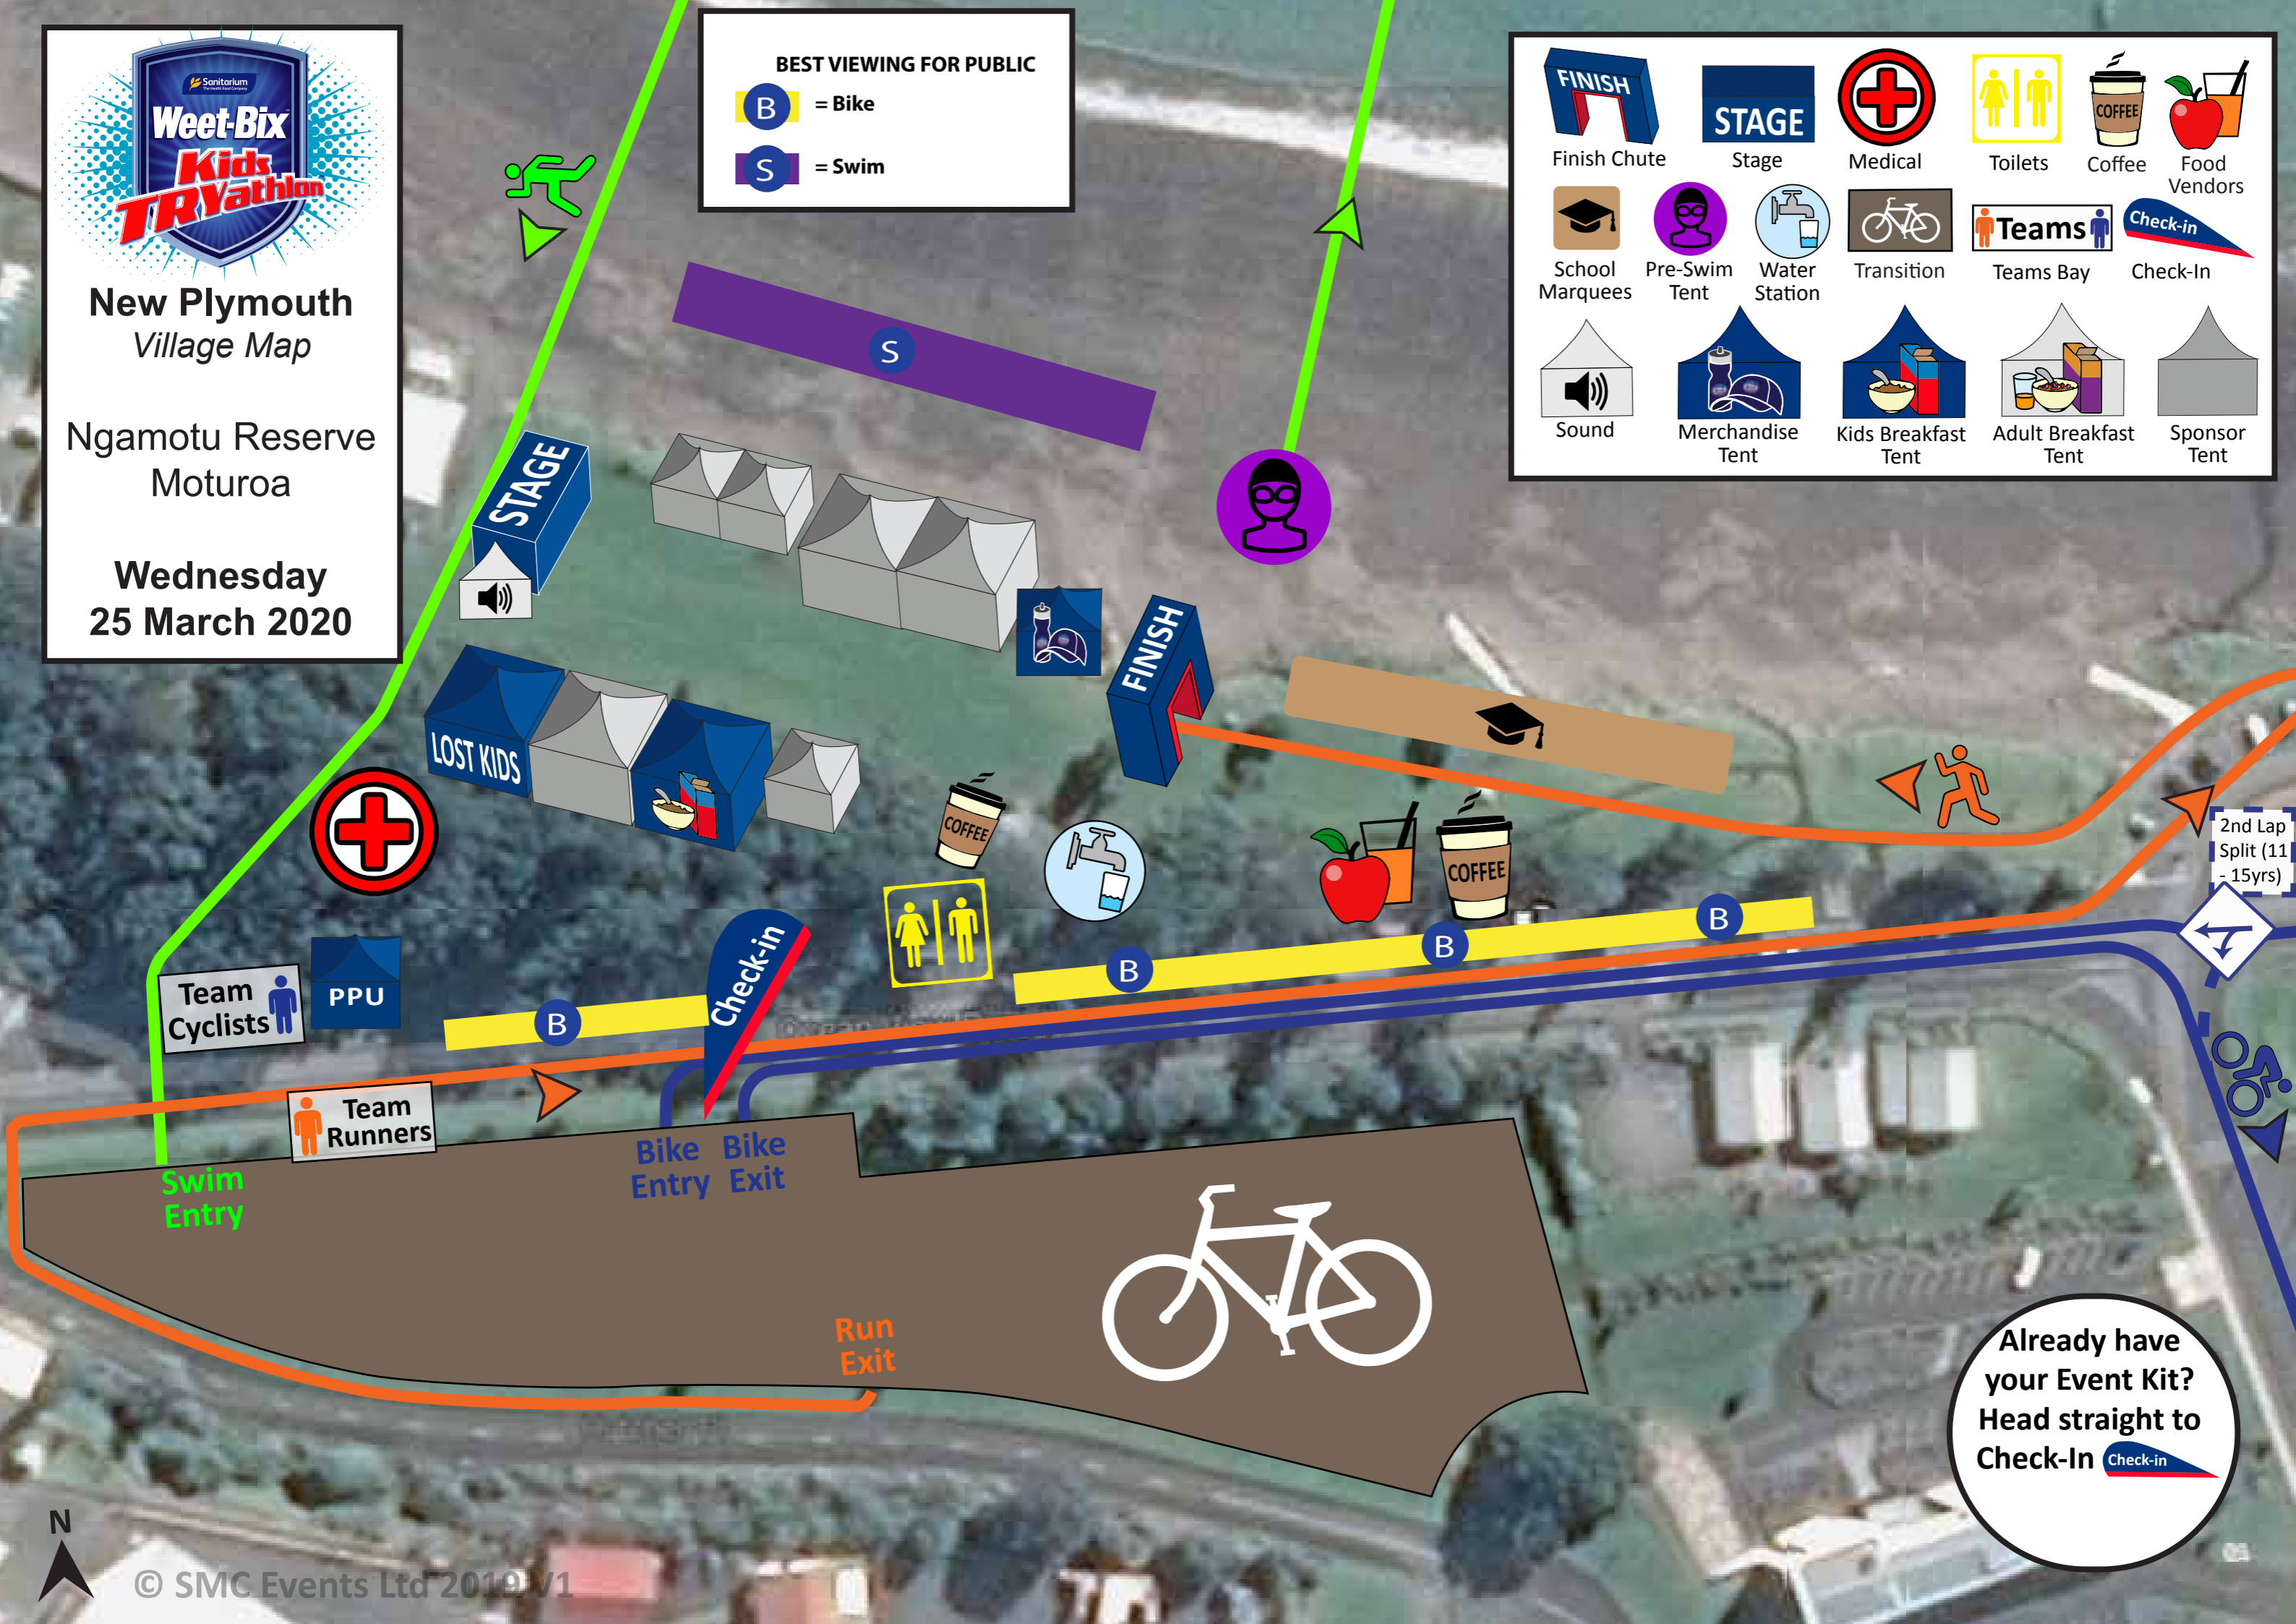

**Weet-Bix Kids TRIathlon**  
**New Plymouth Village Map**  
 Ngamotu Reserve Moturoa  
**Wednesday 25 March 2020**

**BEST VIEWING FOR PUBLIC**  
**B** = Bike  
**S** = Swim

Finish Chute	Stage	Medical	Toilets	Coffee	Food Vendors
School Marquee	Pre-Swim Tent	Water Station	Transition	Teams Bay	Check-In
Sound	Merchandise Tent	Kids Breakfast Tent	Adult Breakfast Tent	Sponsor Tent	

**Already have your Event Kit? Head straight to Check-In**