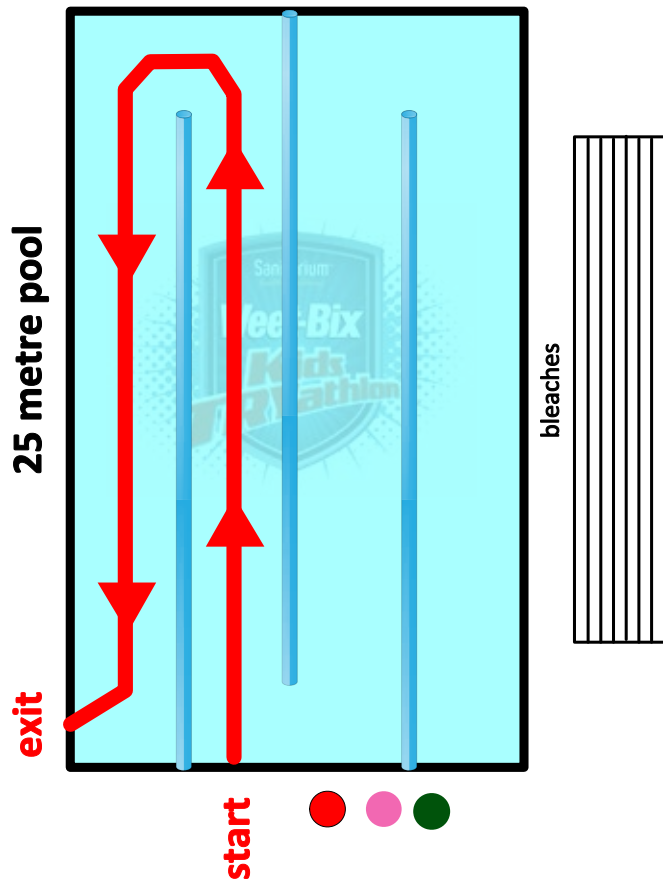

SWIM MAP - DUNEDIN

6 - 7 Years (50 Metres)

8 - 10 Years (100 Metres)

11- 15 Years (150 Metres)

Dunedin - Mosgiel Pool
Depth: 0.9m - 1.5m