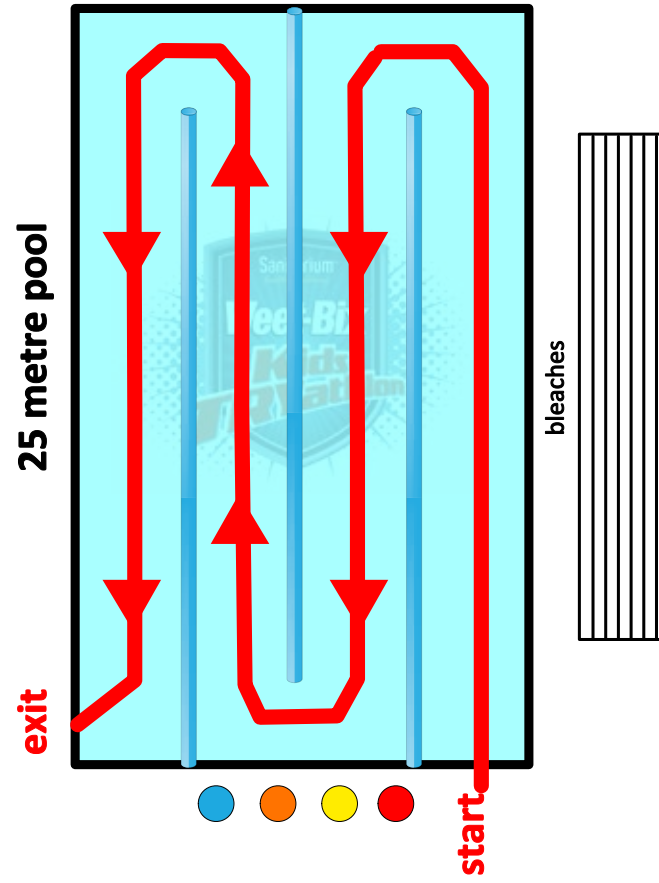

SWIM MAP - DUNEDIN

6 - 7 Years (50 Metres)

8 - 10 Years (100 Metres)

11- 15 Years (150 Metres)

Dunedin - Mosgiel Pool
Depth: 0.9m - 1.5m