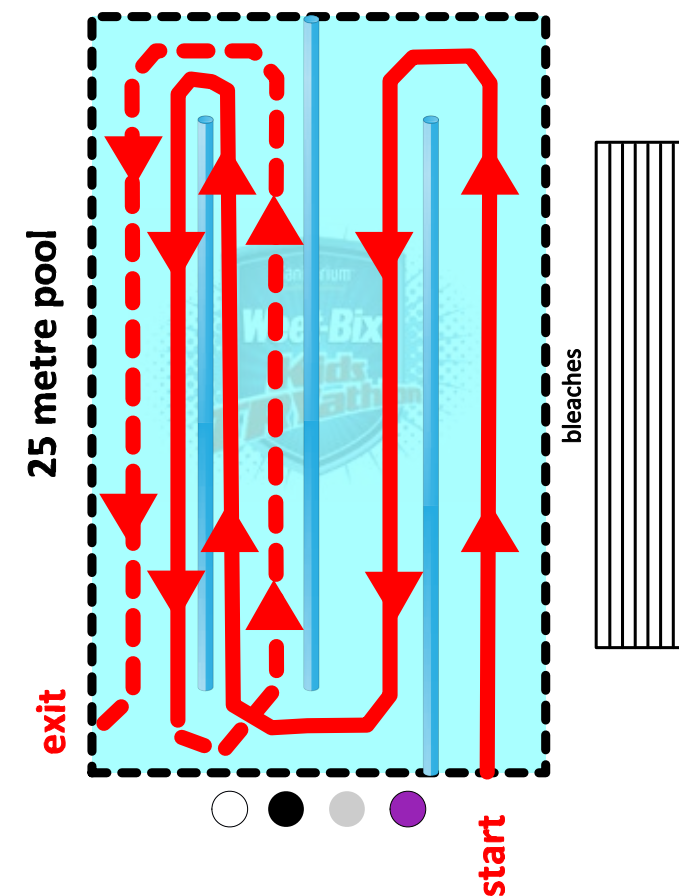

SWIM MAP - DUNEDIN

6 - 7 Years (50 Metres)

8 - 10 Years (100 Metres)

11- 15 Years (150 Metres)

Dunedin - Mosgiel Pool
Depth: 0.9m - 1.5m