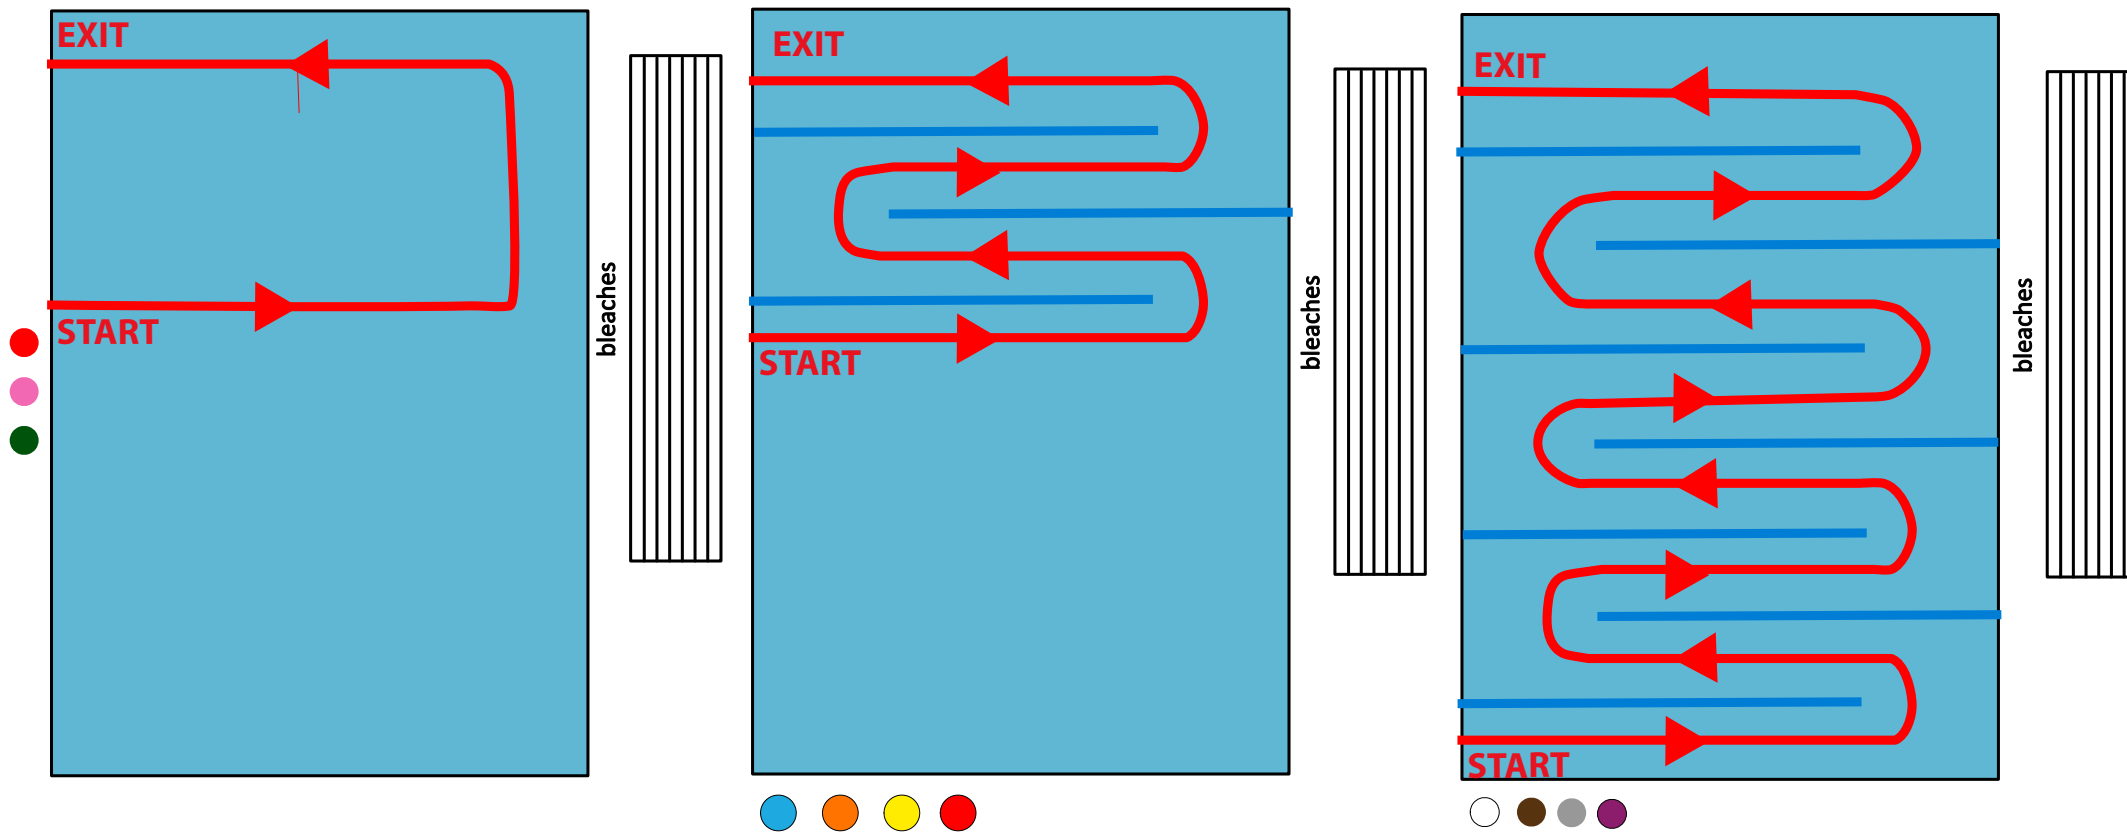

# SWIM MAP - HUTT CITY

7 years (50 metres)

8 - 10 years (75 metres)

11 - 15 years (150 metres)

Lower Hutt - Huia Swimming Pool

Depth: 0.8m - 3m