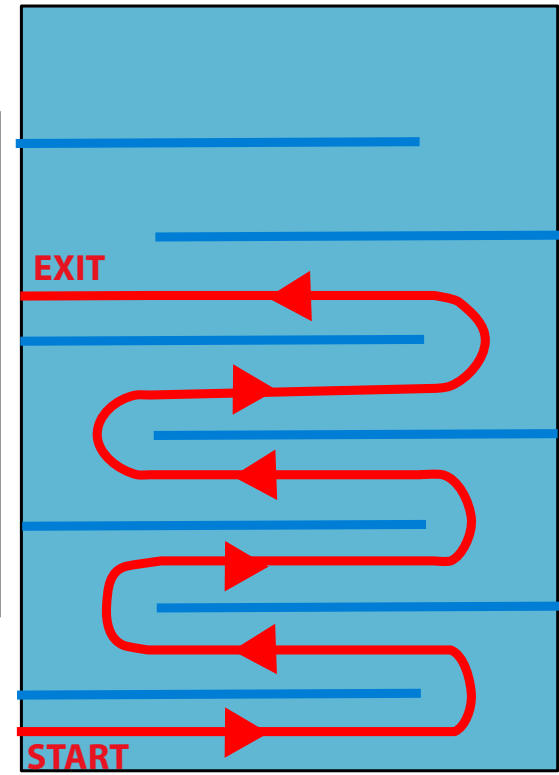

# SWIM MAP - WELLINGTON

6 - 7 years (50 metres)

8 - 10 years (100 metres)

11 - 15 years (150 metres)

Wellington - Kilbirnie Regional Aquatic Centre  
Depth: 1.2m - 2m