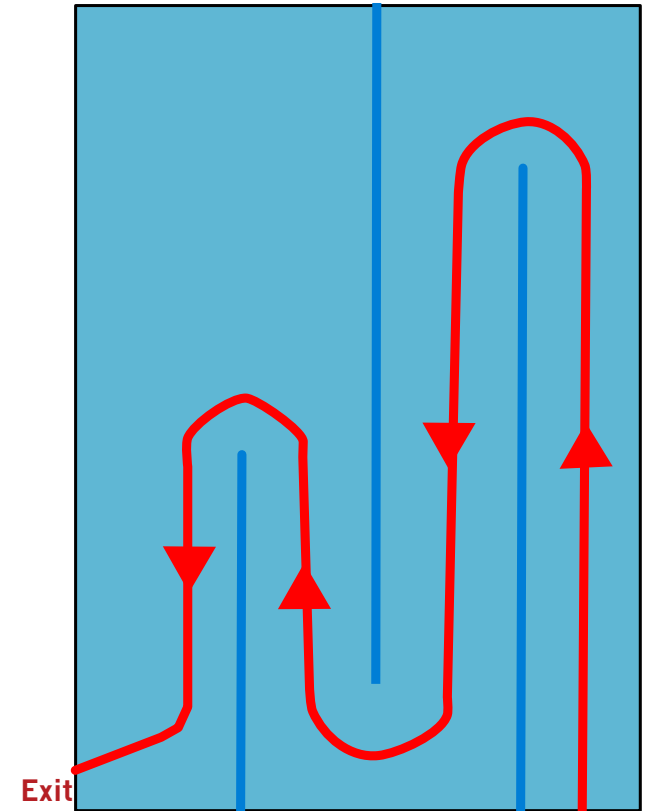

SWIM MAP - PALMERSTON NORTH

7 years (50 metres)

Start Start

Hydroslide

8 - 10 years (100 metres)

Start Start

Hydroslide

11 - 15 years (150 metres)

Start

Hydroslide

Palmerston North - Lido Aquatic Centre
Depth: 1m - 1.5m