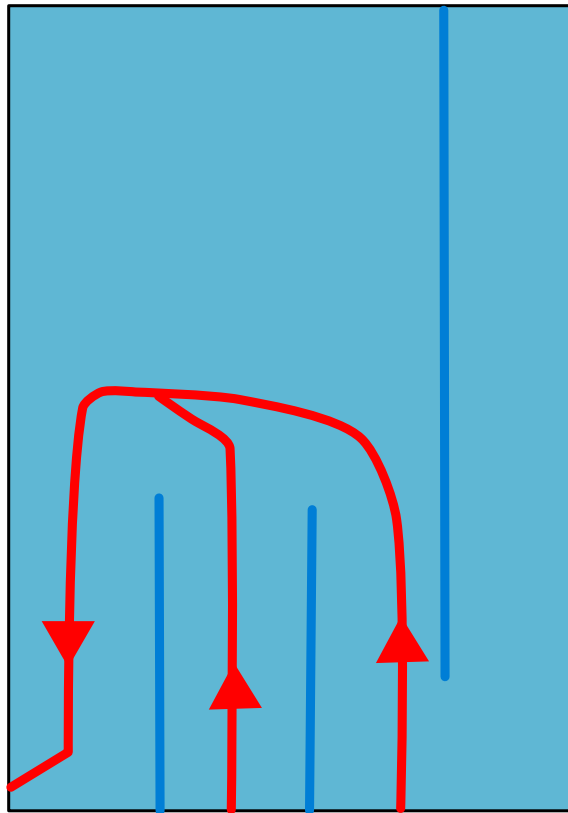

SWIM MAP - PALMERSTON NORTH

7 years (50 metres)

Start Start

Hydroslide

8 - 10 years (100 metres)

Start Start

Hydroslide

11 - 15 years (150 metres)

Start

Hydroslide

Palmerston North - Lido Aquatic Centre
Depth: 1m - 1.5m