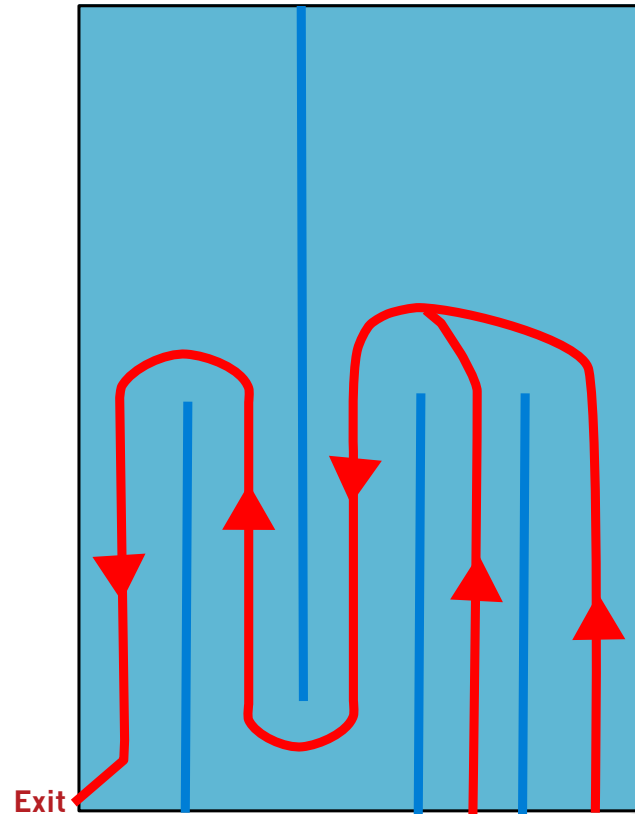

SWIM MAP - PALMERSTON NORTH

7 years (50 metres)

Start Start

Hydroslide

8 - 10 years (100 metres)

Start Start

Hydroslide

11 - 15 years (150 metres)

Start

Hydroslide

Palmerston North - Lido Aquatic Centre
Depth: 1m - 1.5m