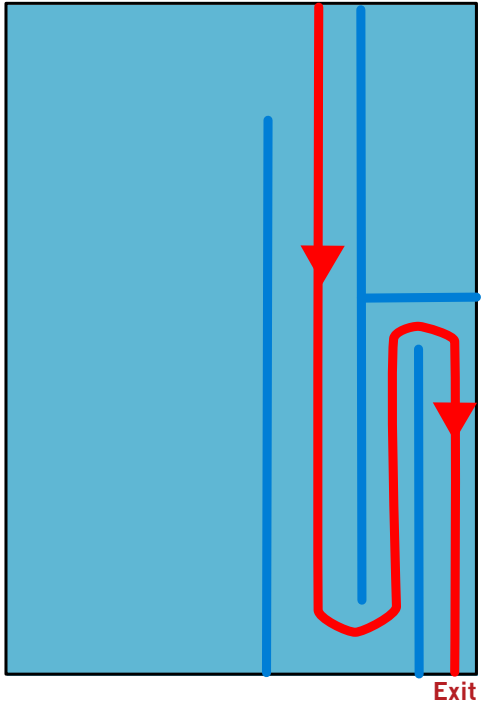

SWIM MAP - CENTRAL WEST AUCKLAND

7 years (50 metres)

Start ● ● ●

8 - 10 years (100 metres)

Start ● ● ● ●

11 - 15 years (150 metres)

Start ○ ● ● ● ●

Cameron Pool
Depth: 0.9m - 1.2m