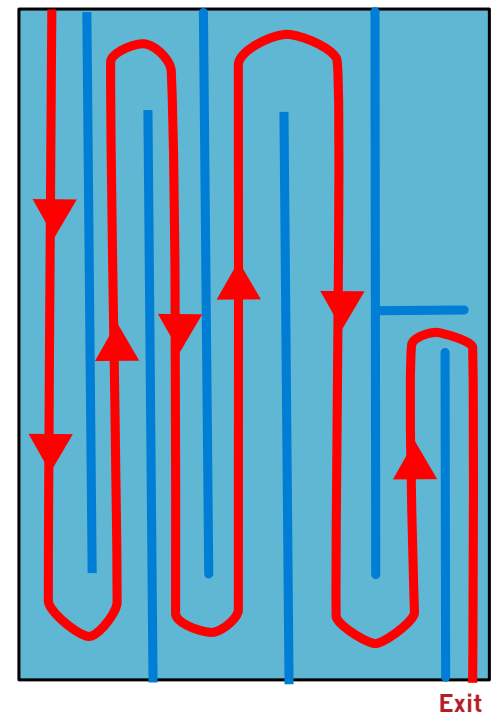

SWIM MAP - CENTRAL WEST AUCKLAND

7 years (50 metres)

Start ● ● ●

8 - 10 years (100 metres)

Start ● ● ● ●

11 - 15 years (150 metres)

Start ○ ● ● ● ●

Cameron Pool
Depth: 0.9m - 1.2m