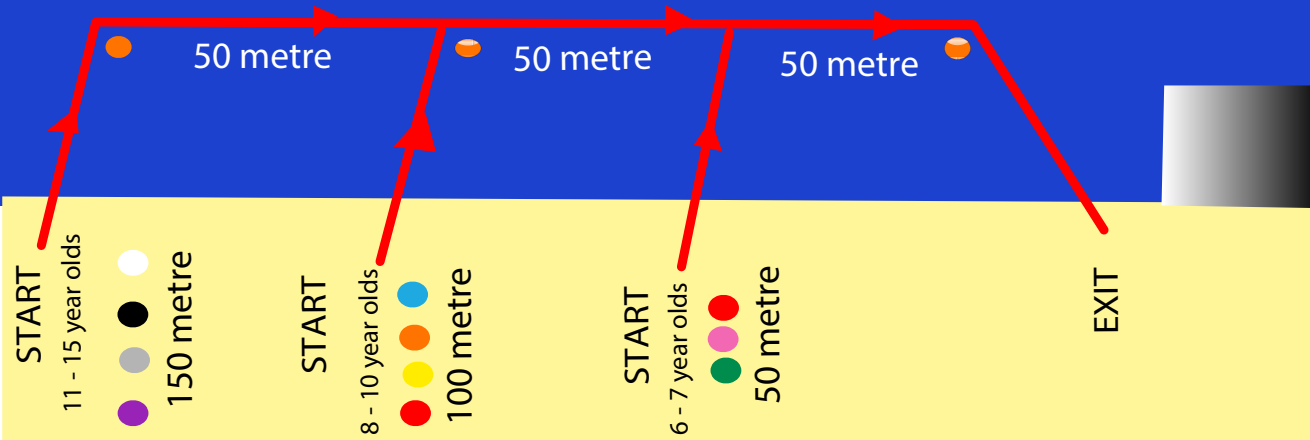

SWIM MAP - CENTRAL EAST AUCKLAND

Pt England Beach

Ocean

START
11 - 15 year olds

- 150 metre
- 100 metre
- 50 metre

START

- 100 metre
- 50 metre

START

- 50 metre

EXIT

Beach

PRE - SWIM
MARQUEE