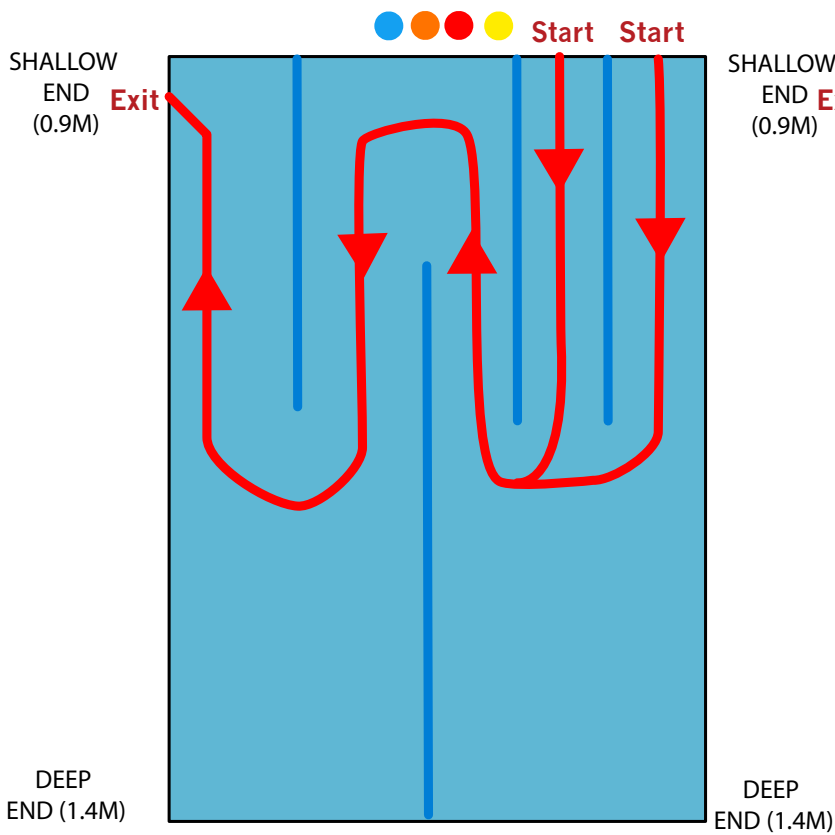

# SWIM MAP - HAMILTON

6 - 7 years (50 metres)

8 - 10 years (100 metres)

11 - 15 years (150 metres)

Hamilton - Waikato University Pool  
Depth: 0.9m - 1.4m