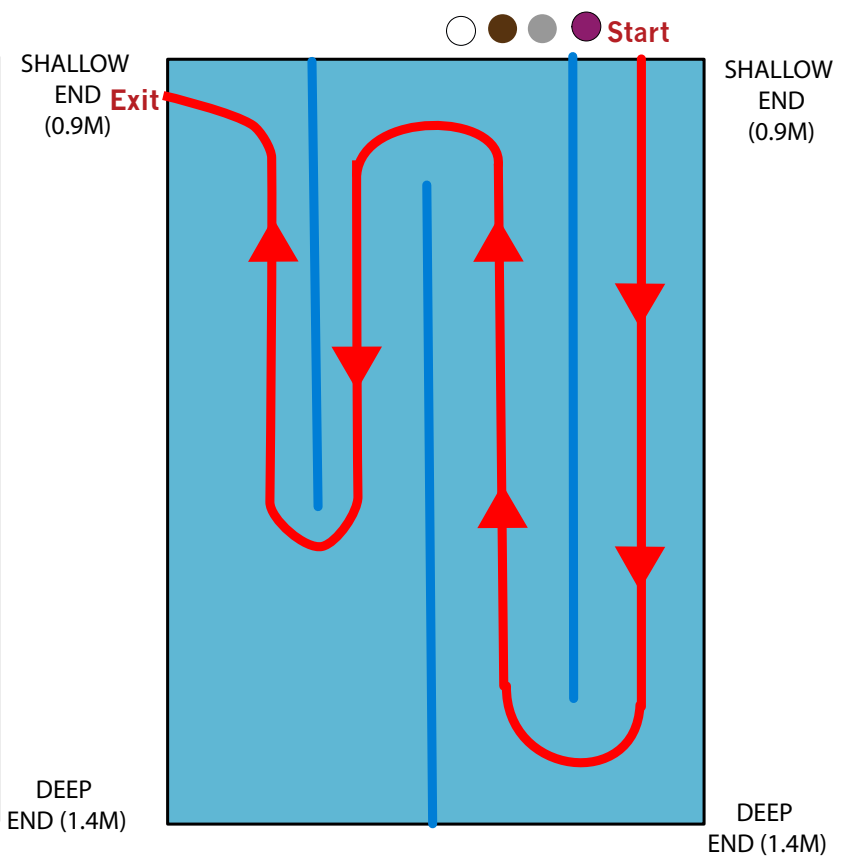

# SWIM MAP - HAMILTON

6 - 7 years (50 metres)

8 - 10 years (100 metres)

11 - 15 years (150 metres)

Hamilton - Waikato University Pool  
Depth: 0.9m - 1.4m