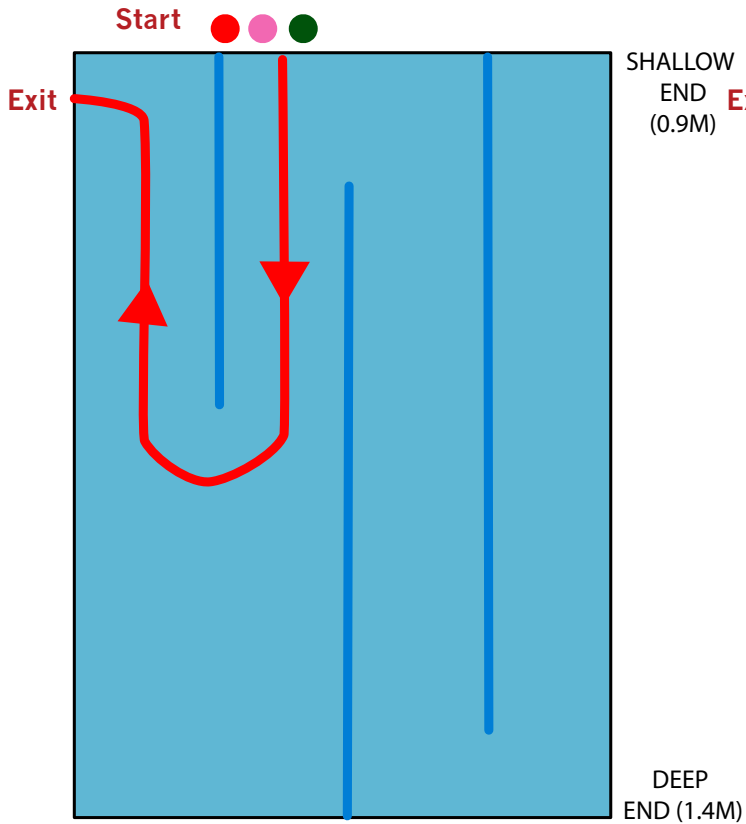

# SWIM MAP - HAMILTON

6 - 7 years (50 metres)

8 - 10 years (100 metres)

11 - 15 years (150 metres)

Hamilton - Waikato University Pool  
Depth: 0.9m - 1.4m