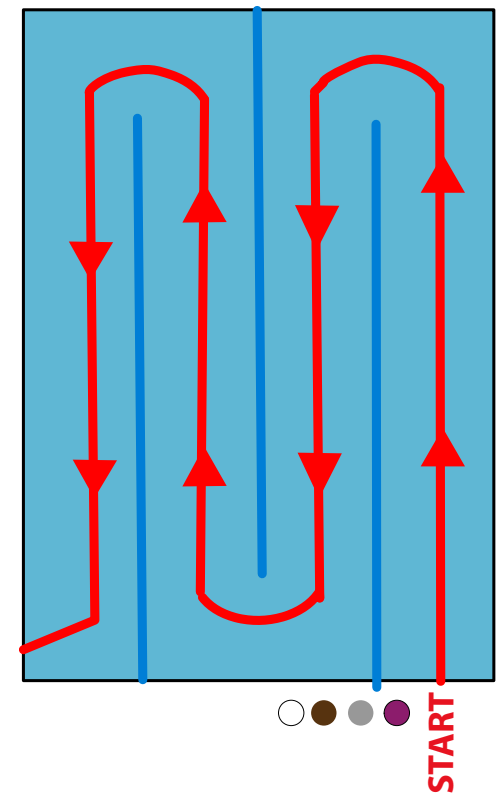

# SWIM MAP - CHRISTCHURCH

6 - 7 years (50 metres)

8 - 10 years (100 metres)

11 - 15 years (150 metres)

Christchurch - Jellie Park Pool  
Depth: 1.1m - 1.5m