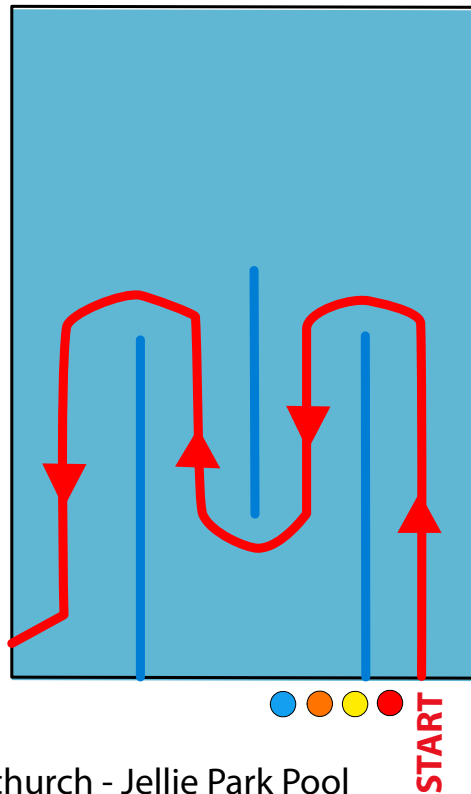

# SWIM MAP - CHRISTCHURCH

6 - 7 years (50 metres)

8 - 10 years (100 metres)

11 - 15 years (150 metres)

Christchurch - Jellie Park Pool  
Depth: 1.1m - 1.5m