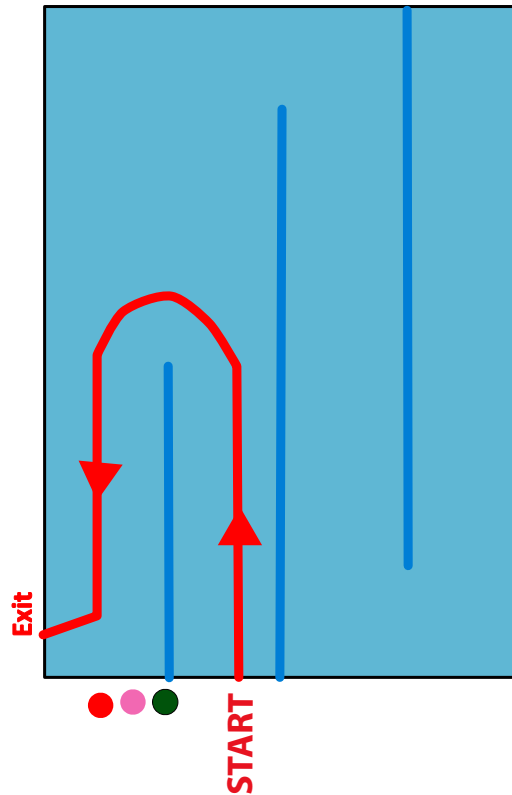

# SWIM MAP - CHRISTCHURCH

6 - 7 years (50 metres)

8 - 10 years (100 metres)

11 - 15 years (150 metres)

Christchurch - Jellie Park Pool  
Depth: 1.1m - 1.5m