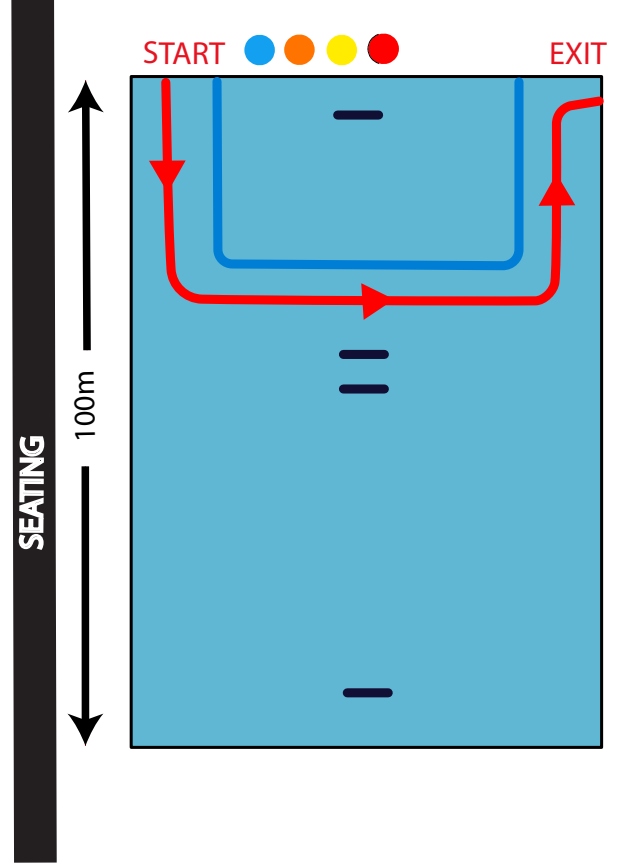

SWIM MAP - HASTINGS

6 - 7 years (50 metres)

8 - 10 years (100 metres)

11 - 15 years (200 metres)

Mitre10 Park, Hawke's Bay Aquatic Facility
Outdoor Pond depth - 1.2m