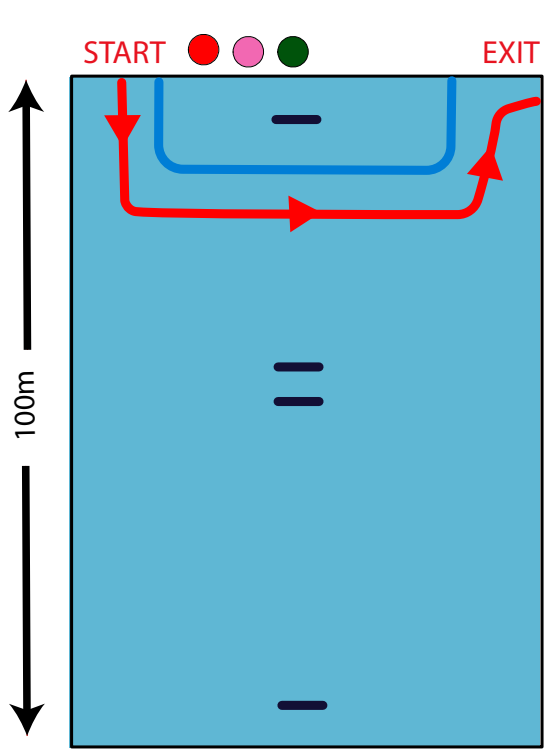

SWIM MAP - HASTINGS

6 - 7 years (50 metres)

8 - 10 years (100 metres)

11 - 15 years (200 metres)

Mitre10 Park, Hawke's Bay Aquatic Facility
Outdoor Pond depth - 1.2m