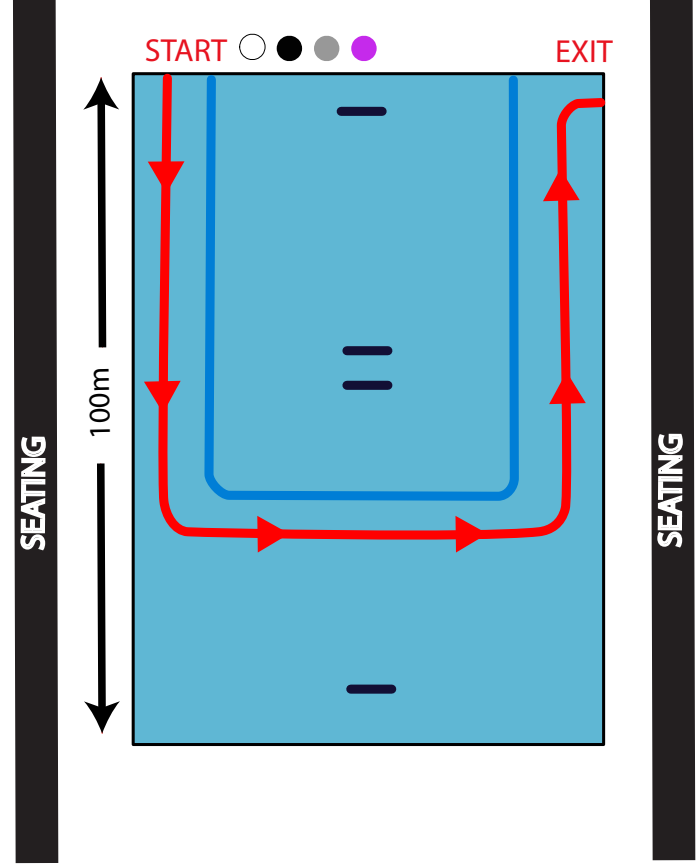

SWIM MAP - HASTINGS

6 - 7 years (50 metres)

8 - 10 years (100 metres)

11 - 15 years (200 metres)

Mitre10 Park, Hawke's Bay Aquatic Facility
Outdoor Pond depth - 1.2m