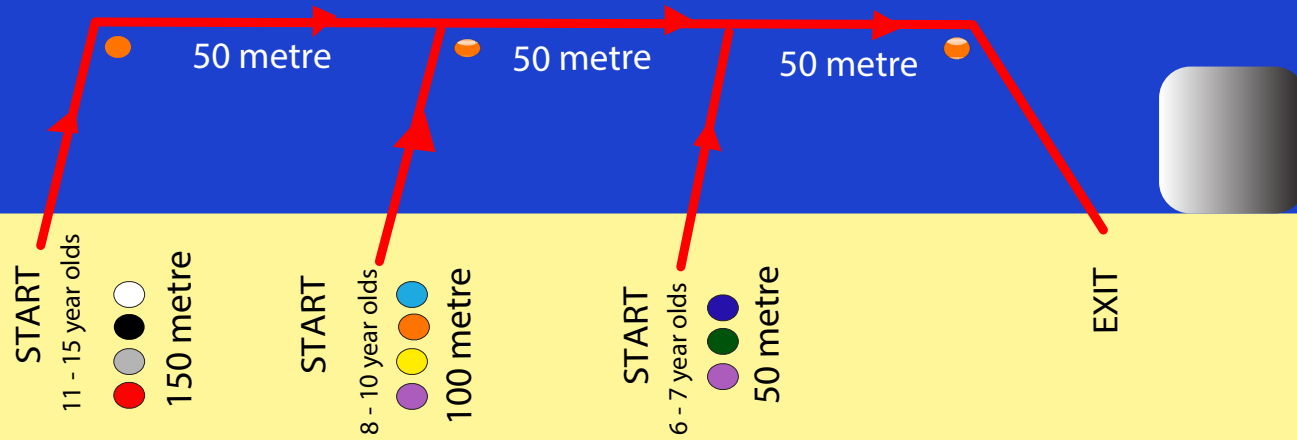

SWIM MAP - CENTRAL EAST AUCKLAND

Pt England Beach

Ocean

Beach

PRE - SWIM
MARQUEE