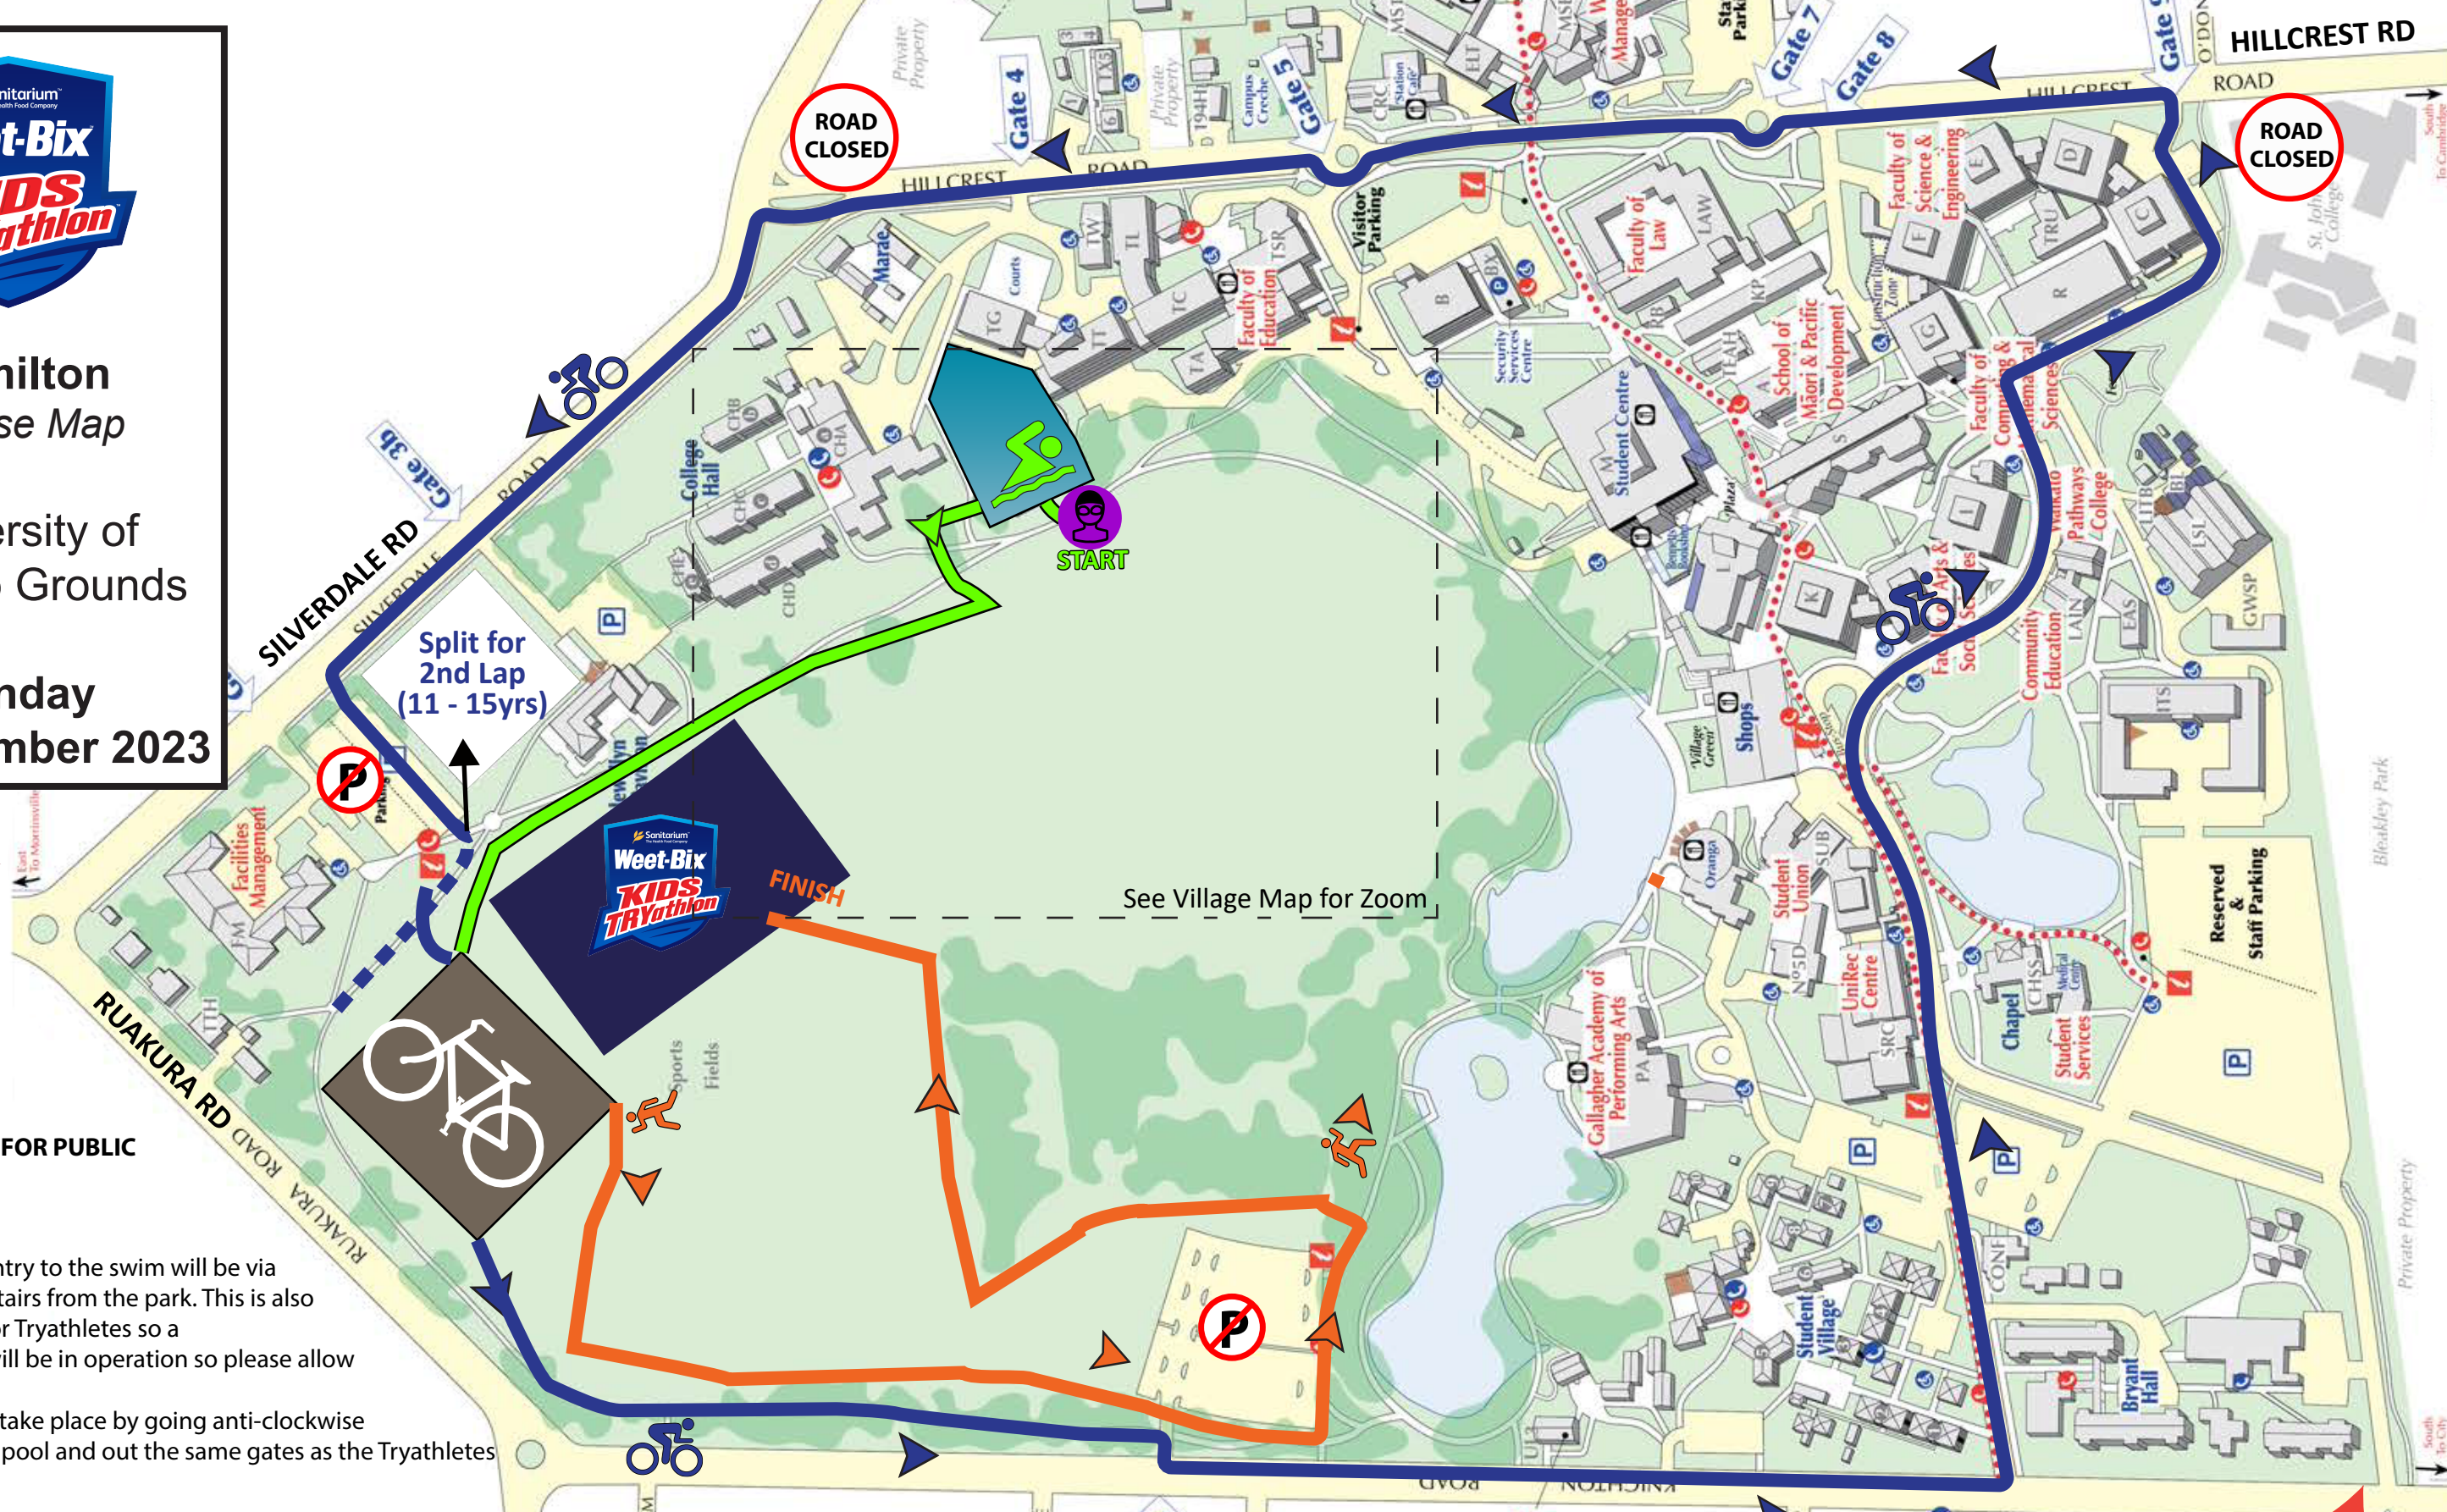

**Hamilton**  
Course Map

University of Waikato Grounds

**Sunday**  
**10 December 2023**

**BEST VIEWING FOR PUBLIC**

- B** = Bike
- S** = **Swim** - Entry to the swim will be via the gated stairs from the park. This is also the entry for Tryathletes so a Stop / Go will be in operation so please allow extra time. Exiting will take place by going anti-clockwise around the pool and out the same gates as the Tryathletes

	SPLASH & DASH	7yrs	8-10yrs	11-15yrs	Kids TRYathlon Village	Transition	Pre-Swim Tent	University of Waikato Pools
Swim	50m	50m	100m	150m				
Cycle	NO CYCLE	1lap (approx 4km)	1lap (approx 4km)	2laps (approx 8km)				
Run	1lap (approx 1.5km)	1lap (approx 1.5km)	1lap (approx 1.5km)	1lap (approx 1.5km)				

**PARKING IN GATE 1, VIA KNIGHTON ROAD**