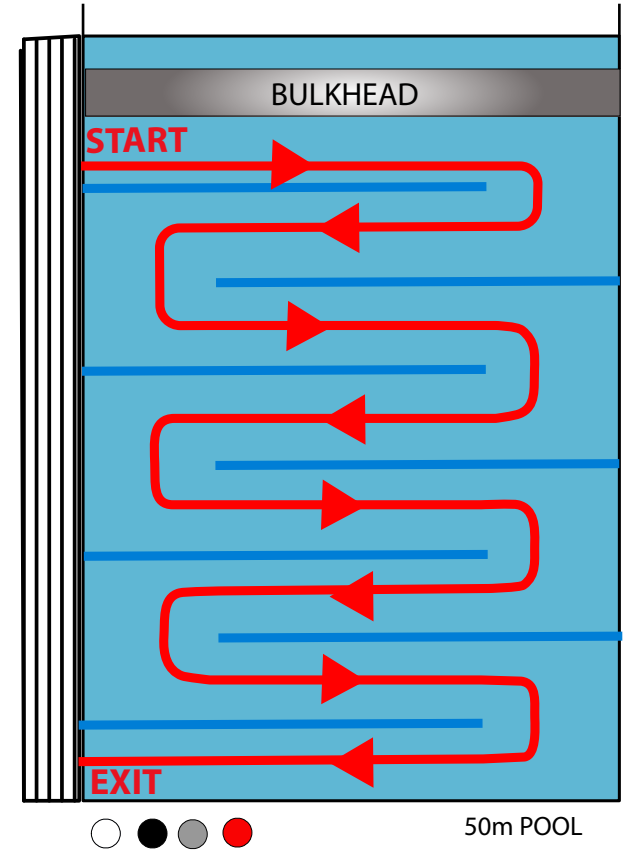

SWIM MAP - HASTINGS

6 - 7 years (50 metres)

8 - 10 years (100 metres)

11 - 15 years (200 metres)

Hawkes Bay Regional Aquatic Centre
Depth: 25m Pool: 1m-1.35m / 50m Pool: 2.2m