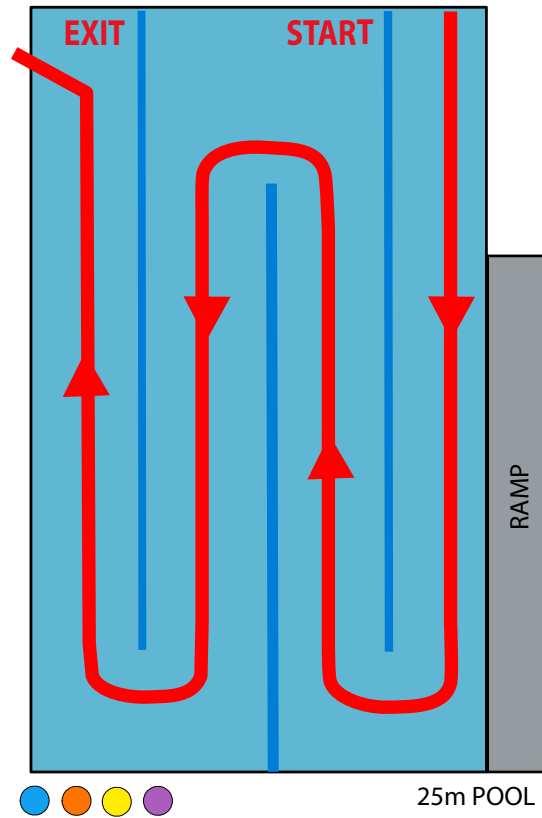

SWIM MAP - HASTINGS

6 - 7 years (50 metres)

8 - 10 years (100 metres)

11 - 15 years (200 metres)

Hawkes Bay Regional Aquatic Centre
Depth: 25m Pool: 1m-1.35m / 50m Pool: 2.2m