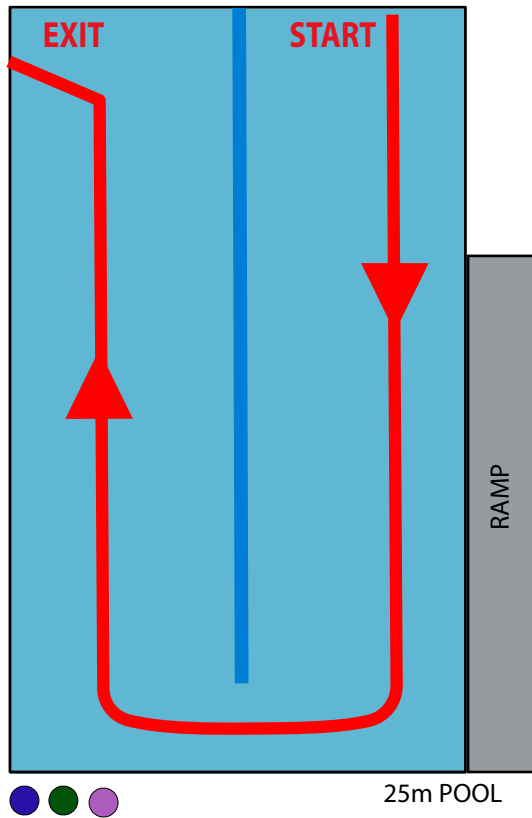

SWIM MAP - HASTINGS

6 - 7 years (50 metres)

8 - 10 years (100 metres)

11 - 15 years (200 metres)

Hawkes Bay Regional Aquatic Centre
Depth: 25m Pool: 1m-1.35m / 50m Pool: 2.2m