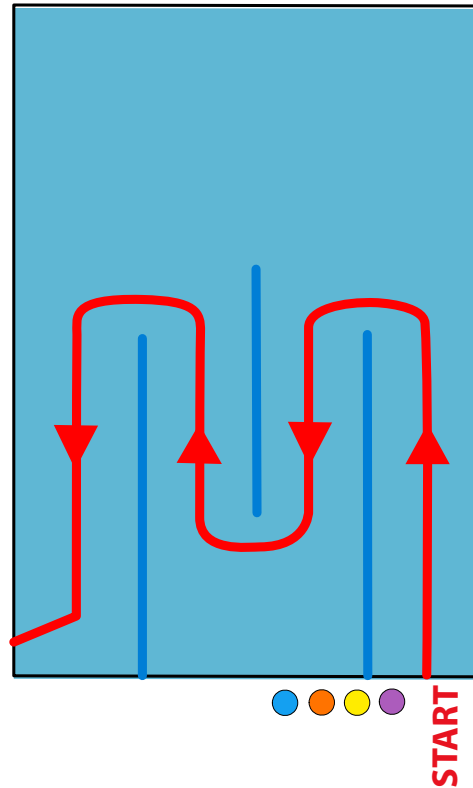

# SWIM MAP - CHRISTCHURCH

6 - 7 years (50 metres)

Pool Building

8 - 10 years (100 metres)

Pool Building

11 - 15 years (150 metres)

Pool Building

Jellie Park Pool Recreation & Sports Centre  
Depth: 1.1m - 1.5m