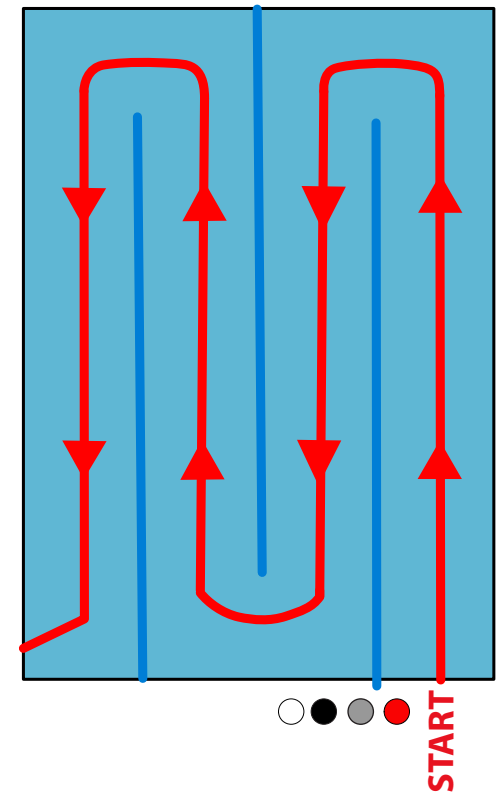

# SWIM MAP - CHRISTCHURCH

6 - 7 years (50 metres)

Pool Building

8 - 10 years (100 metres)

Pool Building

11 - 15 years (150 metres)

Pool Building

Jellie Park Pool Recreation & Sports Centre  
Depth: 1.1m - 1.5m