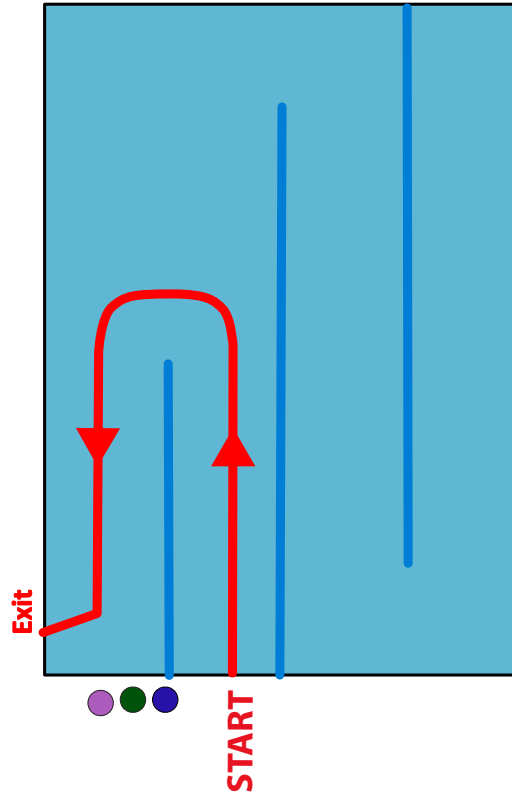

# SWIM MAP - CHRISTCHURCH

6 - 7 years (50 metres)

Pool Building

8 - 10 years (100 metres)

Pool Building

11 - 15 years (150 metres)

Pool Building

Jellie Park Pool Recreation & Sports Centre  
Depth: 1.1m - 1.5m