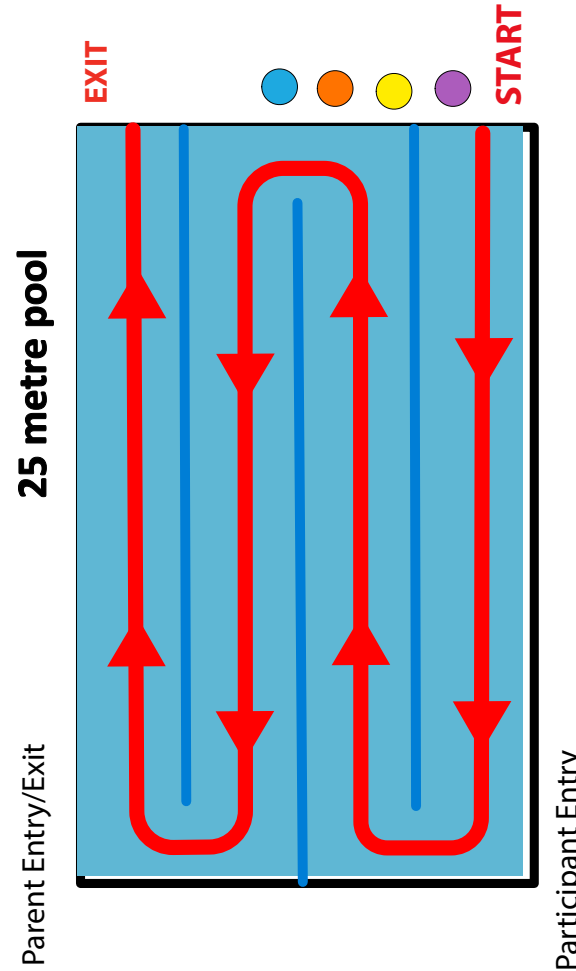

SWIM MAP - DUNEDIN

6 - 7 Years (50 Metres)

8 - 10 Years (100 Metres)

11- 15 Years (150 Metres)

Taieri College Pool
Depth: 0.9m - 1.5m