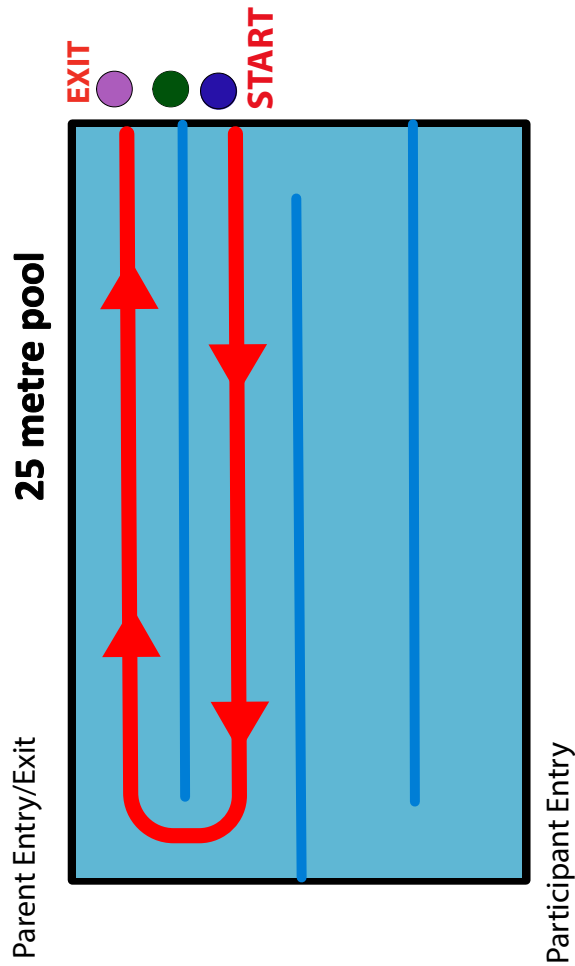

SWIM MAP - DUNEDIN

6 - 7 Years (50 Metres)

8 - 10 Years (100 Metres)

11- 15 Years (150 Metres)

Taieri College Pool
Depth: 0.9m - 1.5m