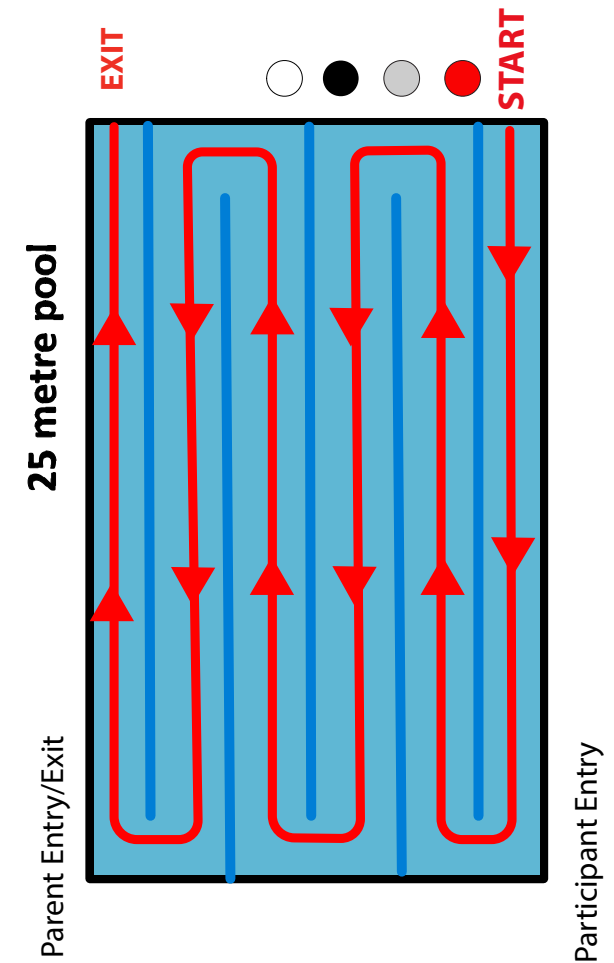

SWIM MAP - DUNEDIN

6 - 7 Years (50 Metres)

8 - 10 Years (100 Metres)

11- 15 Years (150 Metres)

Taieri College Pool
Depth: 0.9m - 1.5m