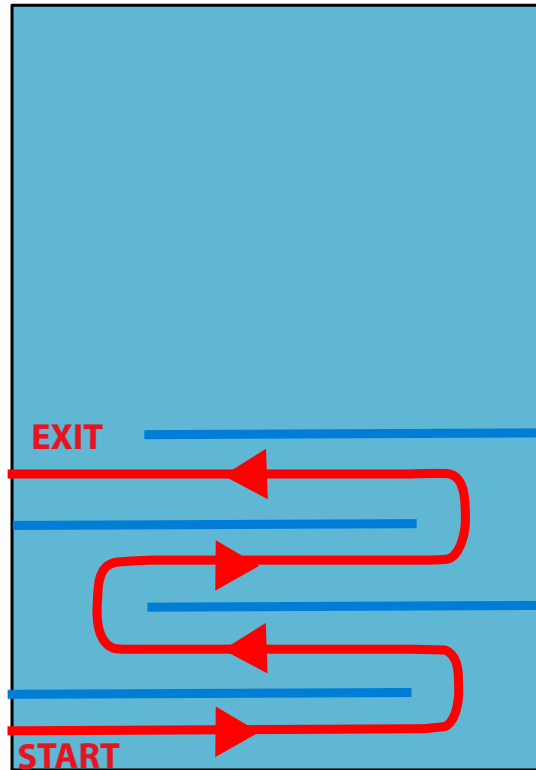

SWIM MAP - WELLINGTON

6 - 7 years (50 metres)

8 - 10 years (100 metres)

11 - 15 years (150 metres)

SHALLOW END

SHALLOW END

SHALLOW END

Kilbirnie Regional Aquatic Centre
Depth: 1.2m - 2m