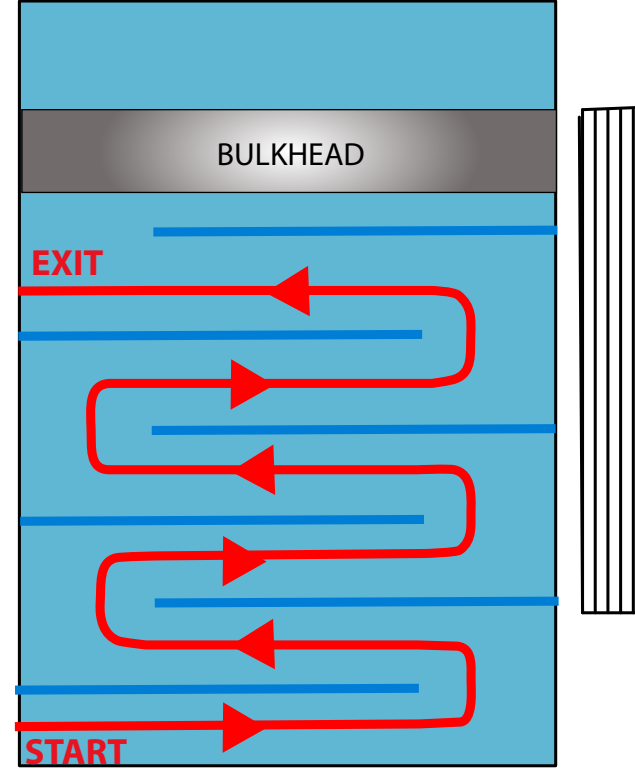

SWIM MAP - WELLINGTON

6 - 7 years (50 metres)

8 - 10 years (100 metres)

11 - 15 years (150 metres)

SHALLOW END

SHALLOW END

SHALLOW END

Kilbirnie Regional Aquatic Centre
Depth: 1.2m - 2m