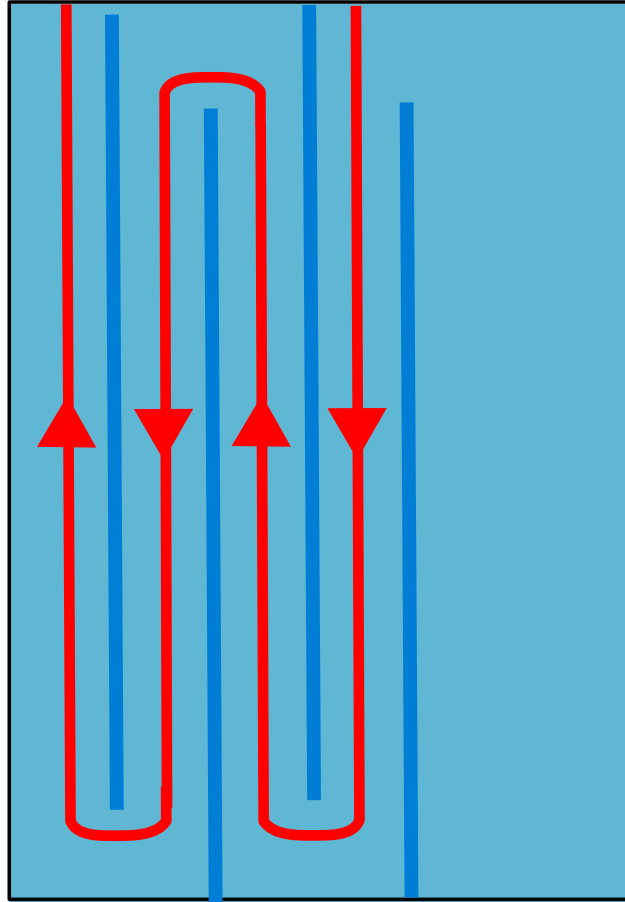

# SWIM MAP - DUNEDIN

● ● ● 6 - 7 years (50 metres)

● ● ● 8 - 9 years (100 metres)

○ ● ● ● ● 10 - 15 years (150 metres)

EXIT START

25 metre pool

EXIT START

25 metre pool

EXIT

START

25 metre pool

Taieri College Pool  
Depth: 0.9m - 1.5m