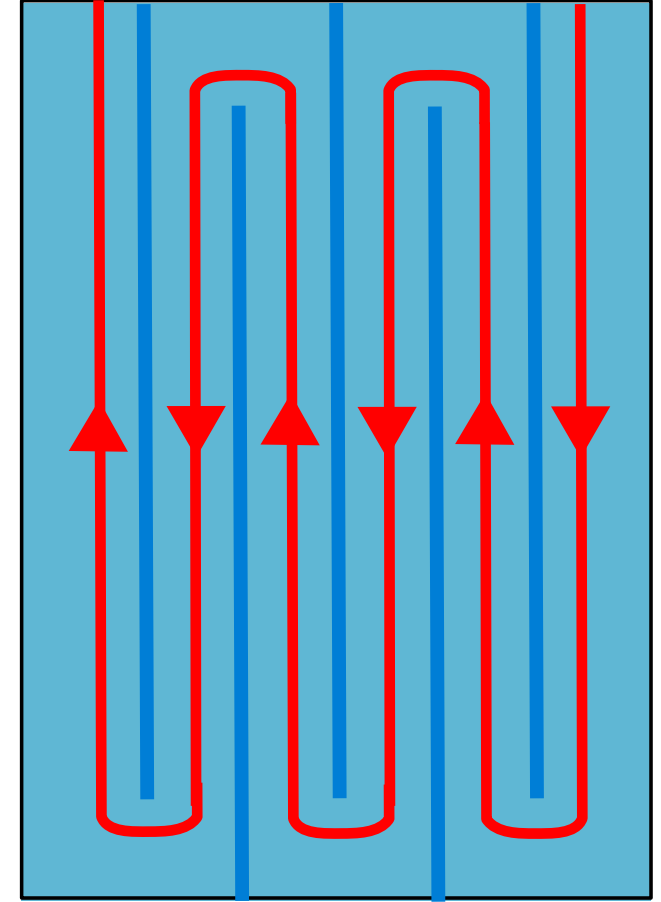

# SWIM MAP - DUNEDIN

● ● ● 6 - 7 years (50 metres)

● ● ● 8 - 9 years (100 metres)

○ ● ● ● ● 10 - 15 years (150 metres)

EXIT START

25 metre pool

EXIT START

25 metre pool

EXIT

START

25 metre pool

Taieri College Pool  
Depth: 0.9m - 1.5m