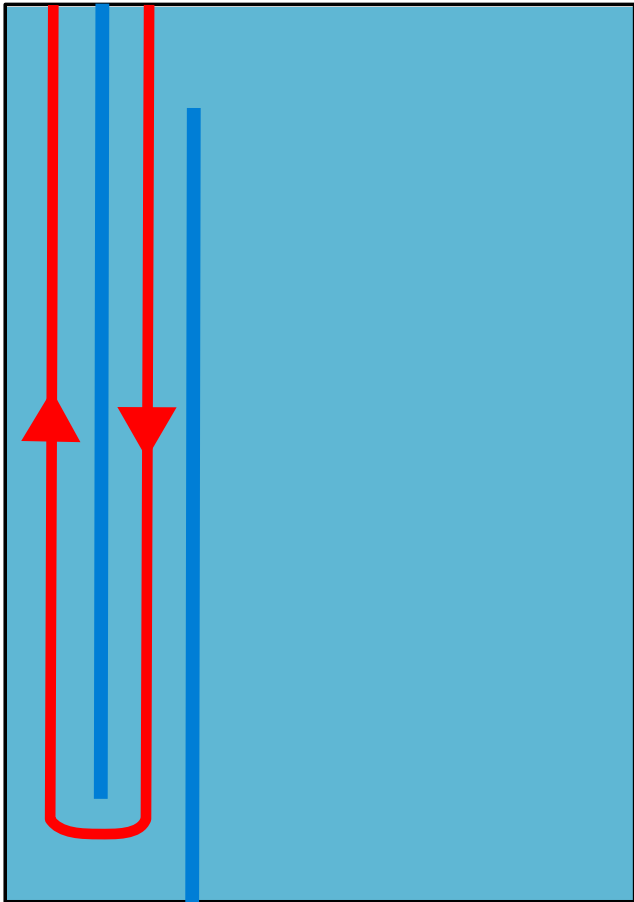

# SWIM MAP - DUNEDIN

● ● ● 6 - 7 years (50 metres)

● ● ● 8 - 9 years (100 metres)

○ ● ● ● ● 10 - 15 years (150 metres)

EXIT START

25 metre pool

EXIT START

25 metre pool

EXIT

START

25 metre pool

Taieri College Pool  
Depth: 0.9m - 1.5m