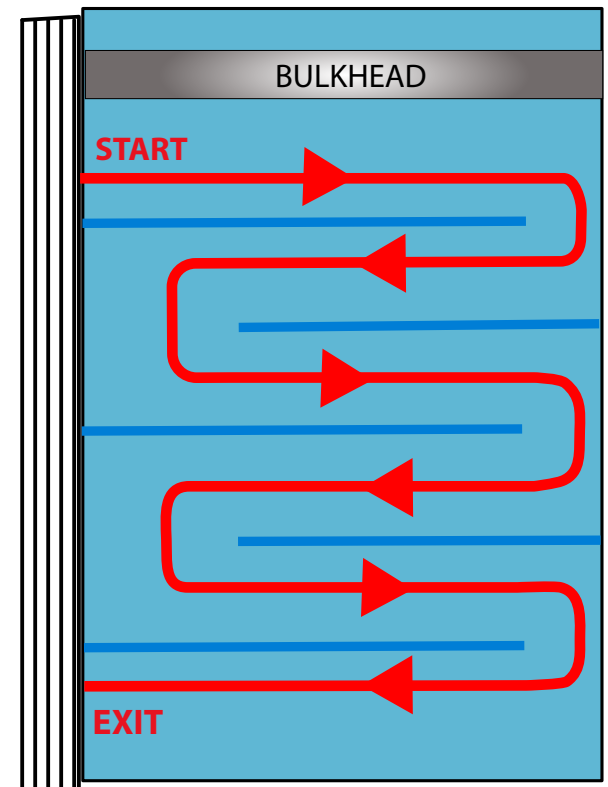

SWIM MAP - HASTINGS

6 - 7 years (50 metres)

● ● ● **START**

25m Pool

8 - 9 years (100 metres)

● ● ● **START**

25m Pool

10 - 15 years (150 metres)

○ ● ● ● ●

50m Pool

Hawkes Bay Regional Aquatic Centre
25m Pool Depth: 1m - 1.35m / 50m Pool Depth: 2.2m