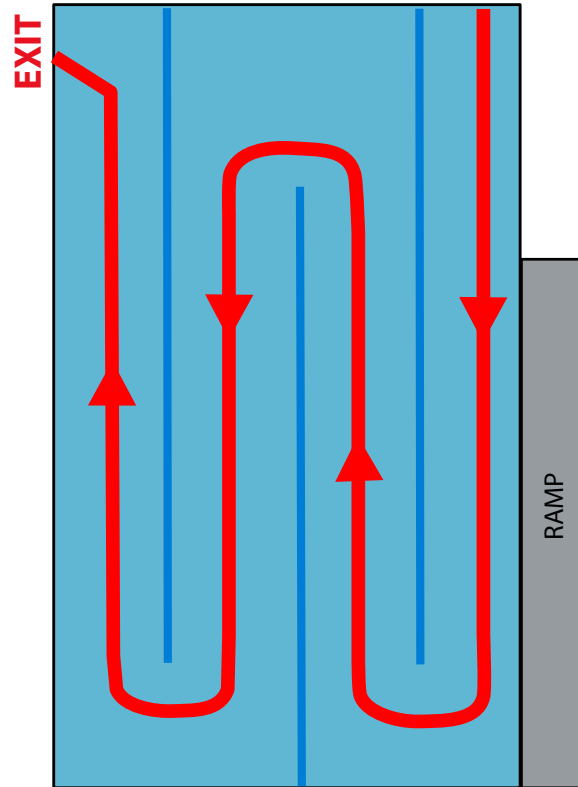

SWIM MAP - HASTINGS

6 - 7 years (50 metres)

● ● ● **START**

25m Pool

8 - 9 years (100 metres)

● ● ● **START**

25m Pool

10 - 15 years (150 metres)

○ ● ● ● ●

50m Pool

Hawkes Bay Regional Aquatic Centre
25m Pool Depth: 1m - 1.35m / 50m Pool Depth: 2.2m