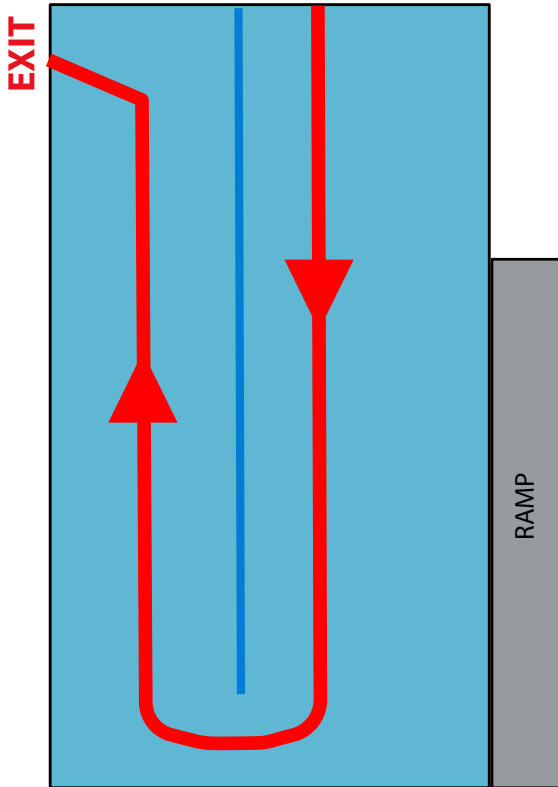

SWIM MAP - HASTINGS

6 - 7 years (50 metres)

● ● ● **START**

25m Pool

8 - 9 years (100 metres)

● ● ● **START**

25m Pool

10 - 15 years (150 metres)

○ ● ● ● ●

50m Pool

Hawkes Bay Regional Aquatic Centre
25m Pool Depth: 1m - 1.35m / 50m Pool Depth: 2.2m