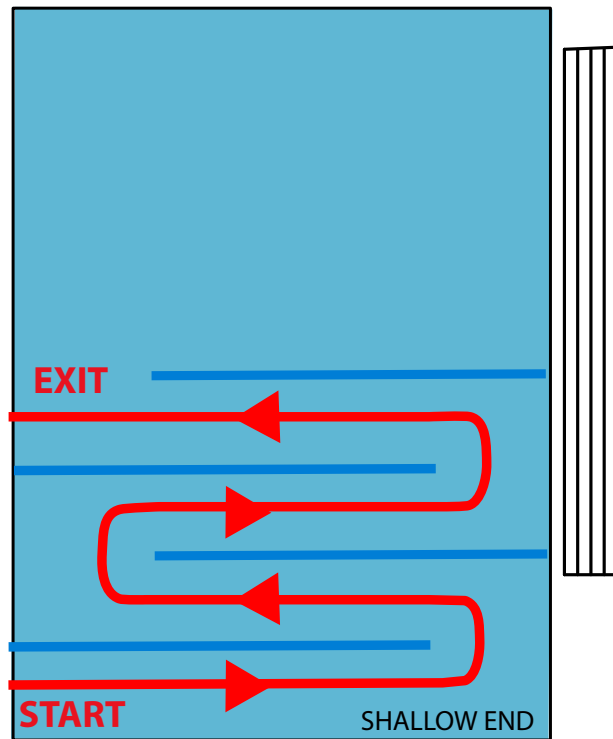

SWIM MAP - WELLINGTON

6 - 7 years (50 metres)

8 - 9 years (100 metres)

10 - 15 years (150 metres)

Kilbirnie Regional Aquatic Centre
Depth: 1.2m - 2m