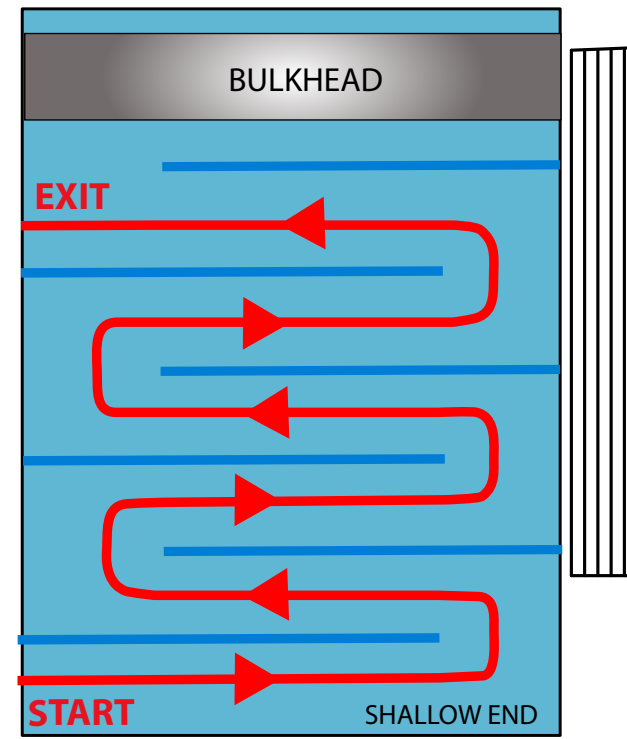

SWIM MAP - WELLINGTON

6 - 7 years (50 metres)

8 - 9 years (100 metres)

10 - 15 years (150 metres)

Kilbirnie Regional Aquatic Centre
Depth: 1.2m - 2m