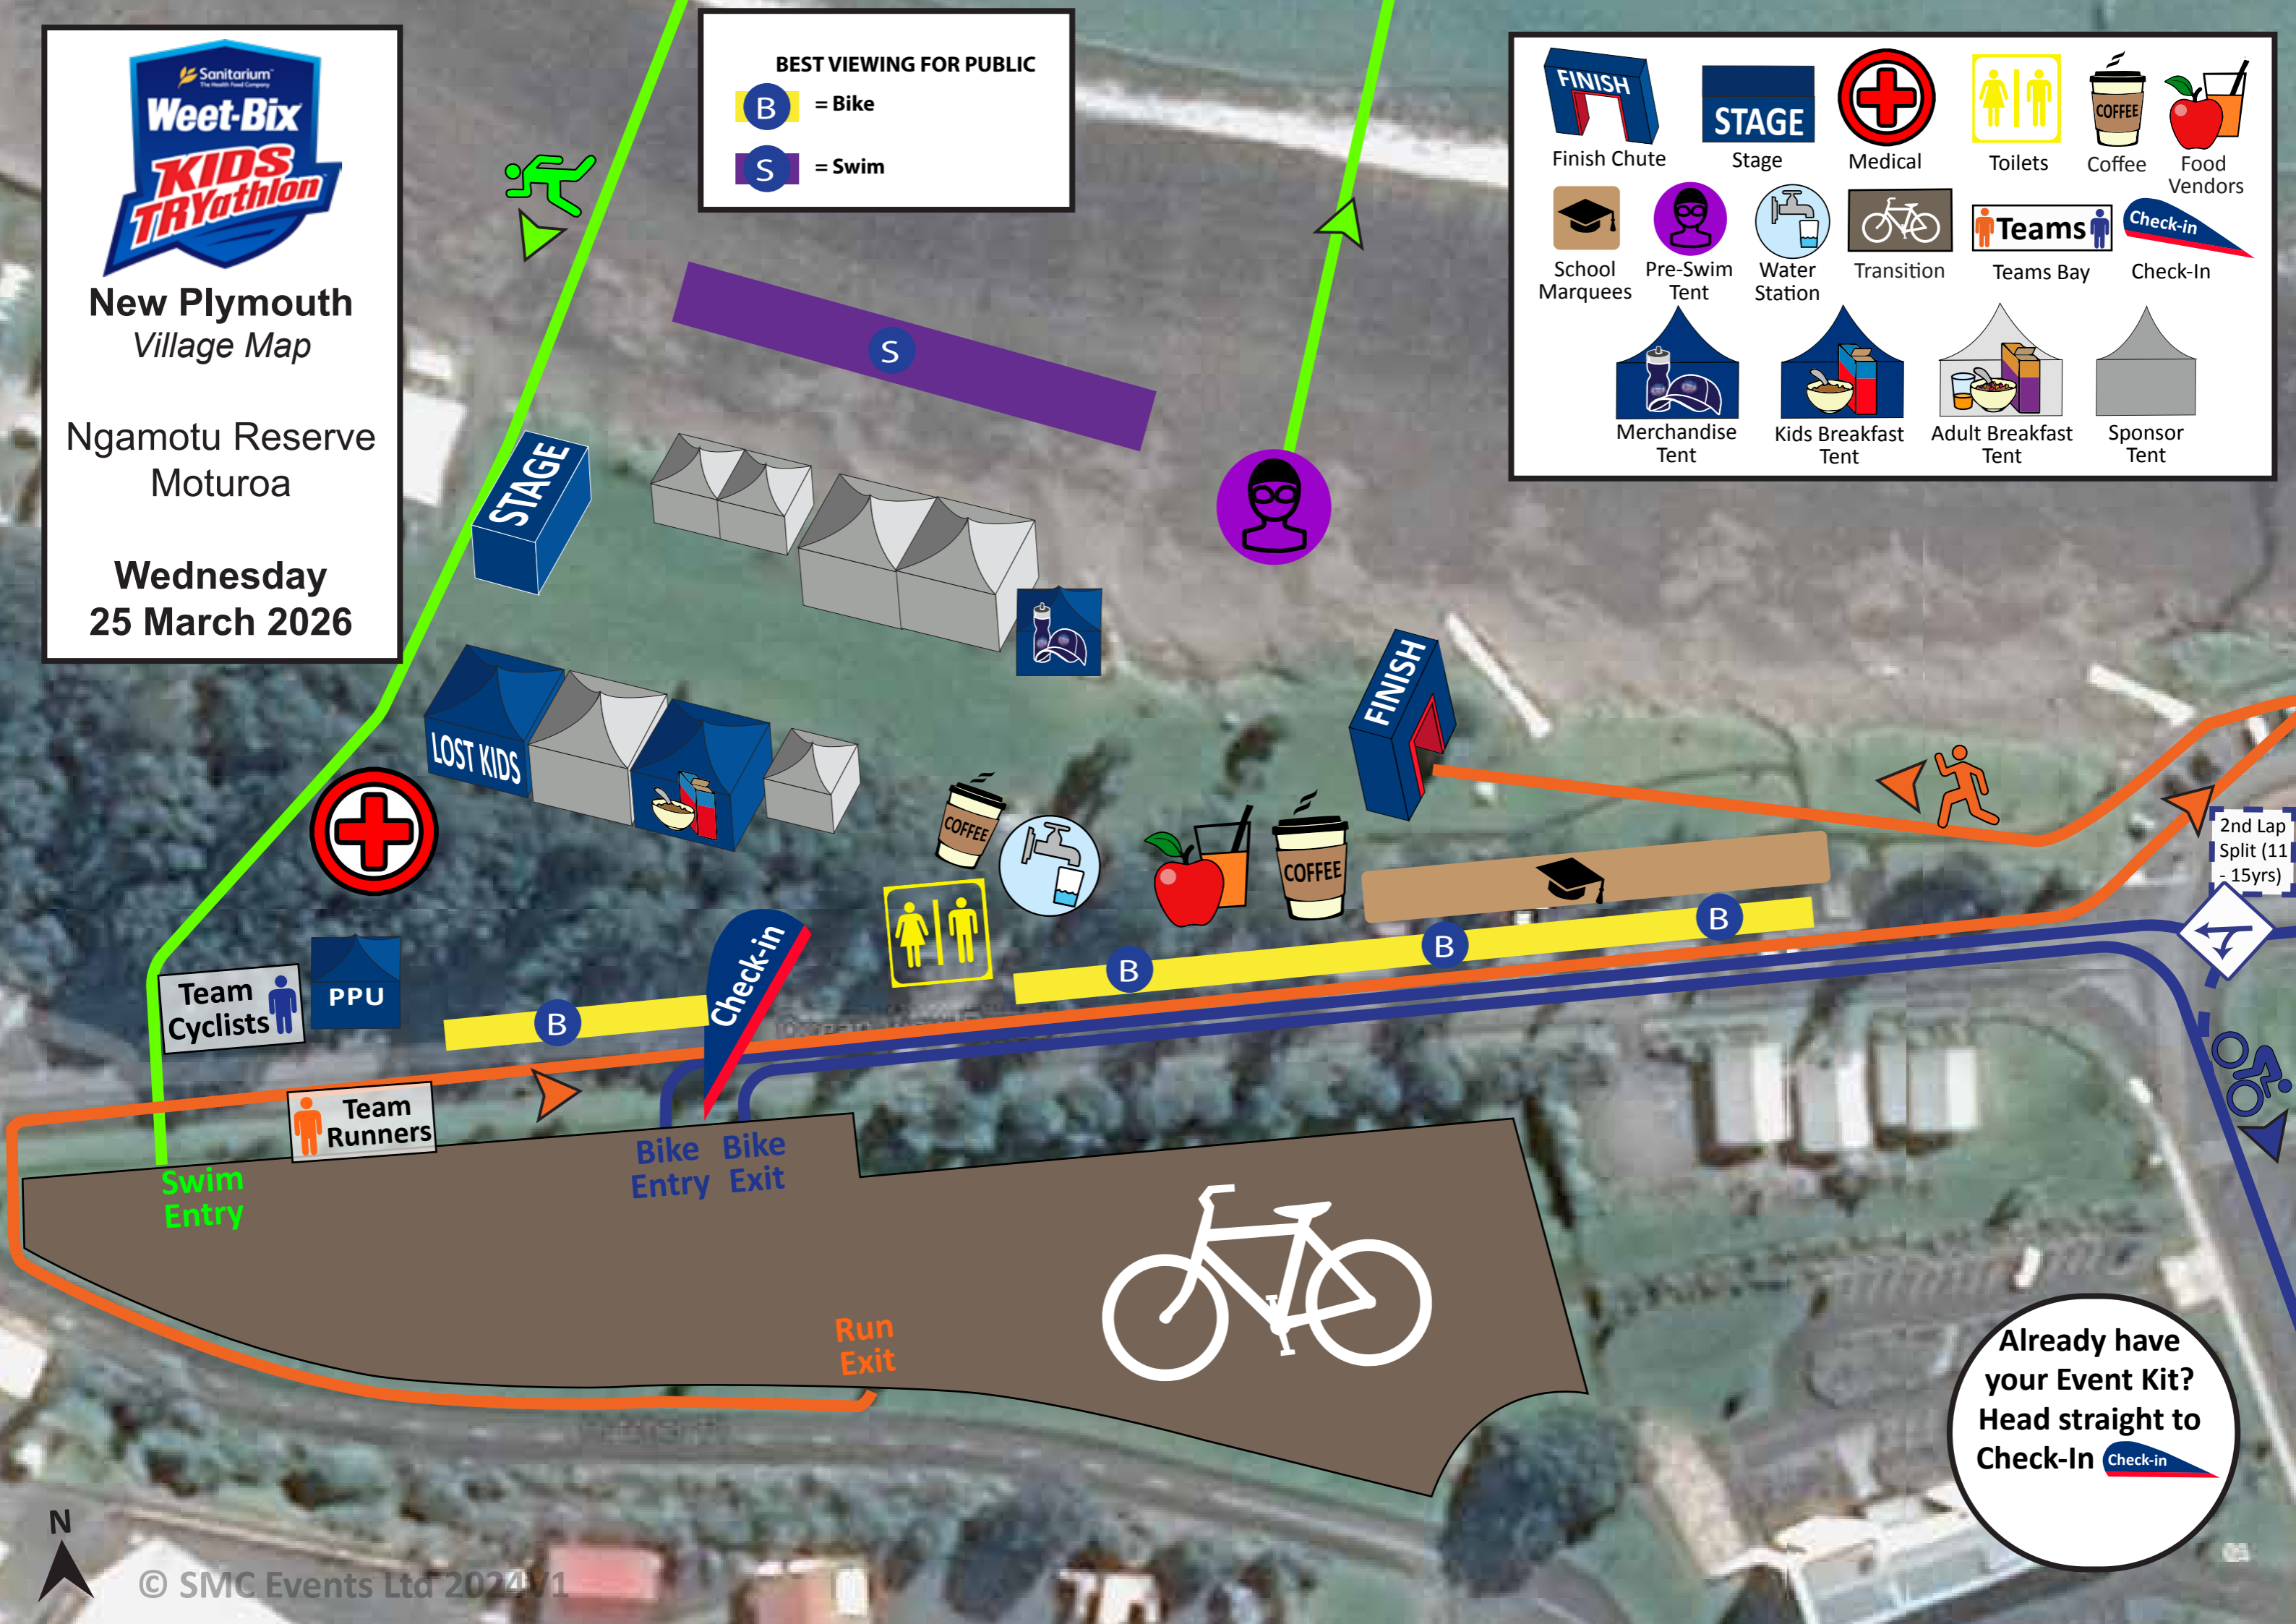

New Plymouth Village Map

Ngamotu Reserve Moturoa

Wednesday 25 March 2026

**BEST VIEWING FOR PUBLIC**  
B = Bike  
S = Swim

Finish Chute	Stage	Medical	Toilets	Coffee	Food Vendors
School Marquee	Pre-Swim Tent	Water Station	Transition	Teams Bay	Check-In
Merchandise Tent	Kids Breakfast Tent	Adult Breakfast Tent	Sponsor Tent		

Already have your Event Kit? Head straight to Check-In